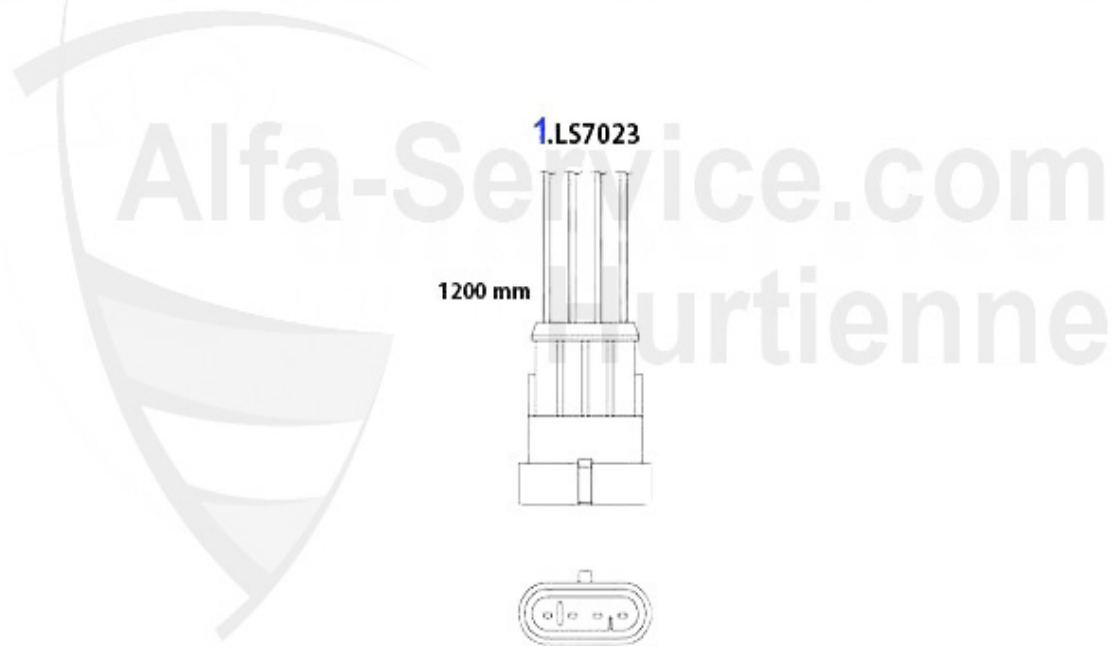

Brera/Spider (939) > impianto scarico > sonda Lambda > 3.0 V6 12V

Lambda-Sonde/Lambda Probe gtv/spider (916) 3.0 V6 12V

---

1 LS7023

Lambda-Sonde 145/6 2.0 16V TS bj. 11.96>,156 1.6 16V T

78.99 EUR