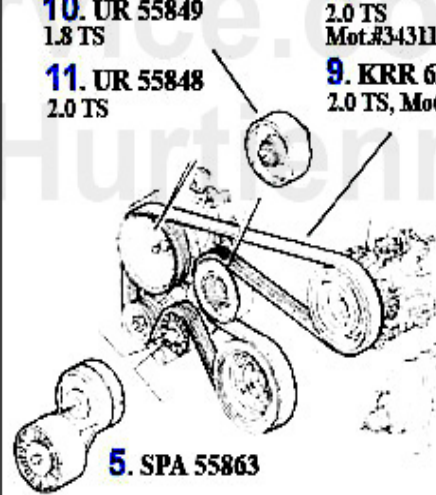

1. **6. KRR 6PK1855**
   1.8 TS
2. **7. KRR 7PK1952**
   2.0 TS, >Mot.#343116
3. **8. KRR 6PK1975**
   2.0 TS
   Mot.#343117-2835764
4. **9. KRR 6PK1960**
   2.0 TS, Mot.#2835765>
5. **10. UR 55849**
   1.8 TS
6. **11. UR 55848**
   2.0 TS

1	KRR6PK1045	Keilrippenriemen 6PK1045 145/6 Bj. 97>,155,156,gtv&spid	20.00 EUR
2	KRR7PK1083	Keilrippenriemen 7PK1083 145/6,155 156,166,gtv/spider (	35.90 EUR
3	KRR6PK1082	Keilrippemriemen 6PK1082 145/6 2.0 TS 16V,147 2.0 TS/JT	25.00 EUR
4	KRR6PK1062	Keilrippenriemen 6PK1062 147,156 2. 0 16V TS CF 3 ohne	22.50 EUR
5	SPA55863	Spannarm Keilrippenriemen 145/6/7, 155/6,166,916 divers	45.51 EUR
6	KRR6PK1855	Keilrippenriemen 6PK1855 145/6 1.4/ 1.8 TS 16V Bj. 97>,	28.50 EUR
7	KRR7PK1952	Keilrippenriemen 7PK1952 145/6,155, gtv/spider (916) 2.	52.50 EUR
8	KRR6PK1975	Keilrippenriemen 6PK1975 145/6/147/ 156/166/gtv/spider	35.50 EUR
9	KRR6PK1960	Keilrippenriemen 6PK1960 147/156/16 6/gtv/spider (916)	40.00 EUR
10	UR55849	Umlenkrolle Keilrippenriemen 145/6/7,155/6,gtv/spider	34.00 EUR
11	UR55848	Umlenkrolle Keilrippenriemen 145/6/7,155/6,166,gtv/spi	55.00 EUR