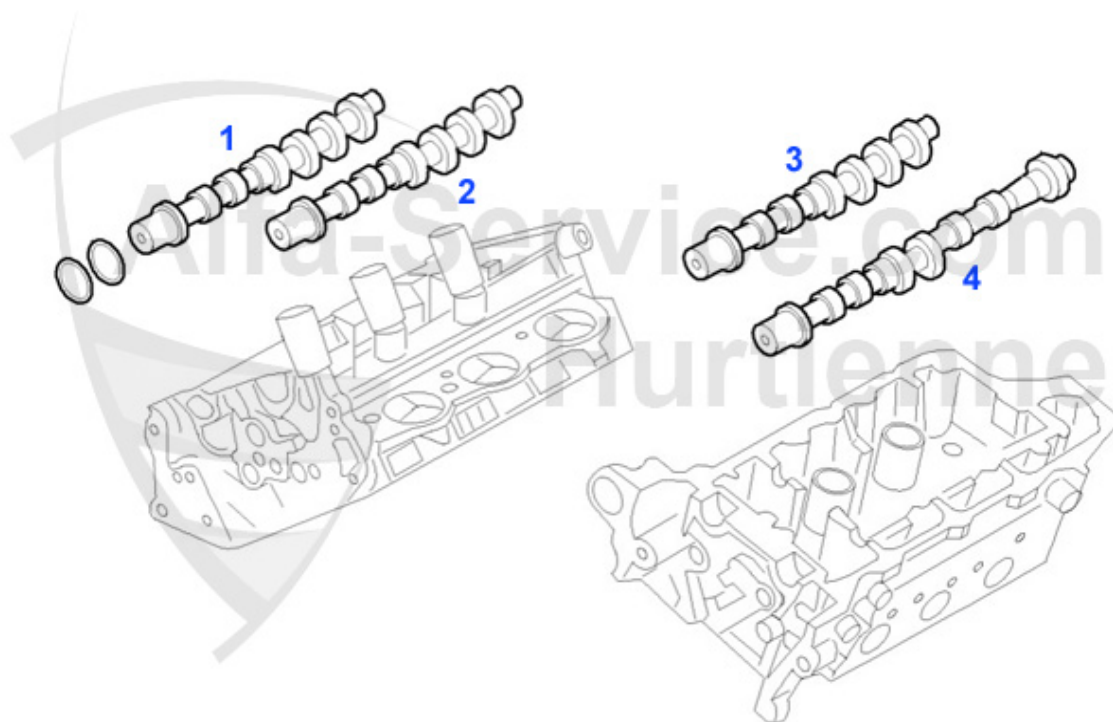

Brera/Spider (939) > motore > distribuzione > 3.2 JTS > albero a camme

1	NKW1593	Nockenwelle Auslass 3,2 CF4 159/Brera/Spider 05-10 Rech	280.00 EUR
2	NKW1594	Nockenwelle Einlass 3,2 CF4 159/Brera/Spider 05-10 Rech	280.00 EUR
3	NKW1595	Nockenwelle Einlass 3,2 CF4 159/Brera/Spider 05-10 Link	280.00 EUR
4	NKW1596	Nockenwelle Auslass 3,2 CF4 159/Brera/Spider 05-10 Link	280.00 EUR