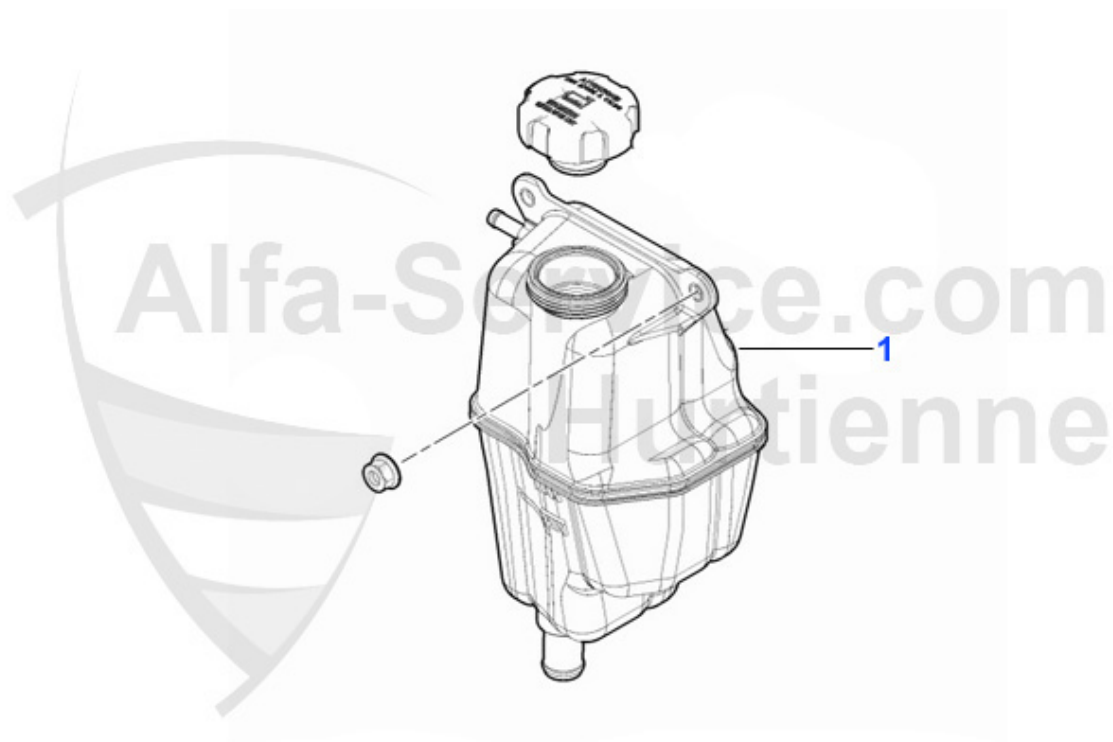

1 KWB16508

vaso di espansione 159 05-10/Brera 05-10/Spider 06-10

29.50 EUR