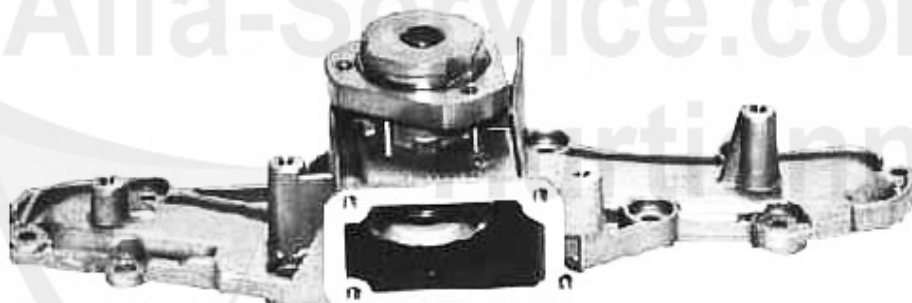

Thermostat gtv/spider (916) V6 24V

1. TH 52403

1 TH52403

termostato V6 24V/GTA 147,166,GTV/Spider (916)

85.00 EUR

Wasserpumpe/Waterpump gtv/spider (916) V6 24V

1. WP 81355

1 WP81355