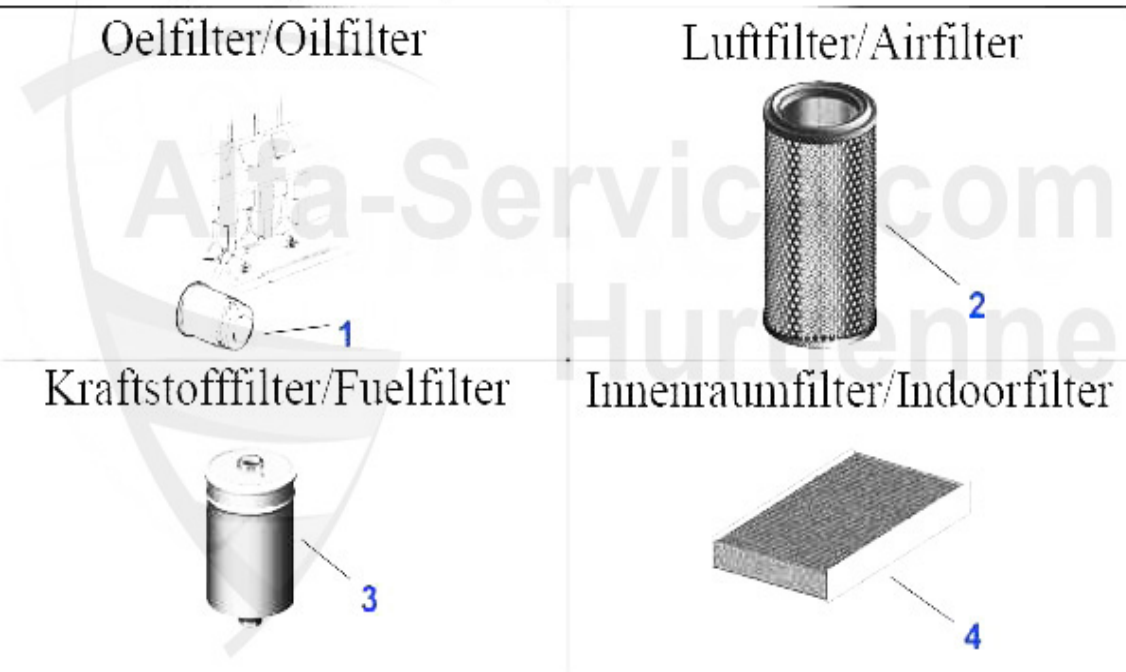

Filter gtv/spider (916) 3.0/3.2 V6 24V/GTA

1	OF124	filtro olio 147,155,156,164,166,GTV/ Spider (916), Nuov	9.13 EUR
1	OF128	filtro olio Giulietta 1.8TB/Mito 1.6/ Brera 1.8TB 159 1	6.95 EUR
2	LF350	filtro aria GTV/Spider (916) V6 24V	36.14 EUR
3	KF86	filtro benzina 75,164/Super,GTV/Spider (916), da avvita	25.89 EUR
4	IF314	filtro abitacolo 145/6,155 96> GTV/Spider (916) 98>, re	26.91 EUR