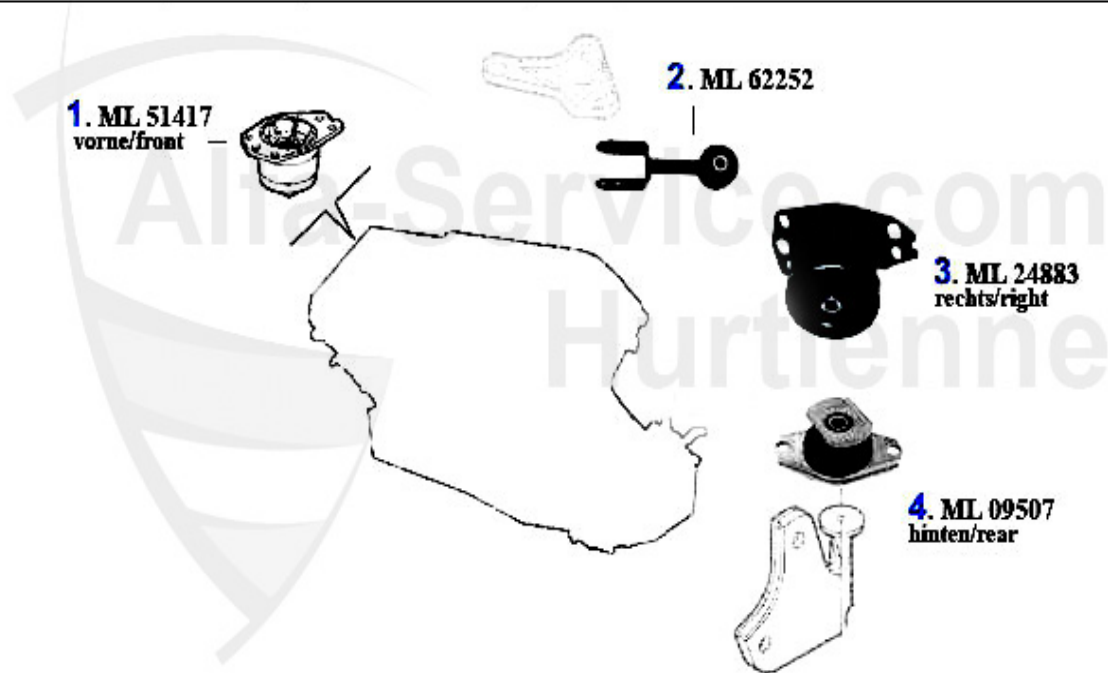

Motorlager/Enginemount gtv/spider (916) 2.0 V6 Turbo

3	ML24883	Motorlager HR gtv/spider (916) V6

120.00 EUR