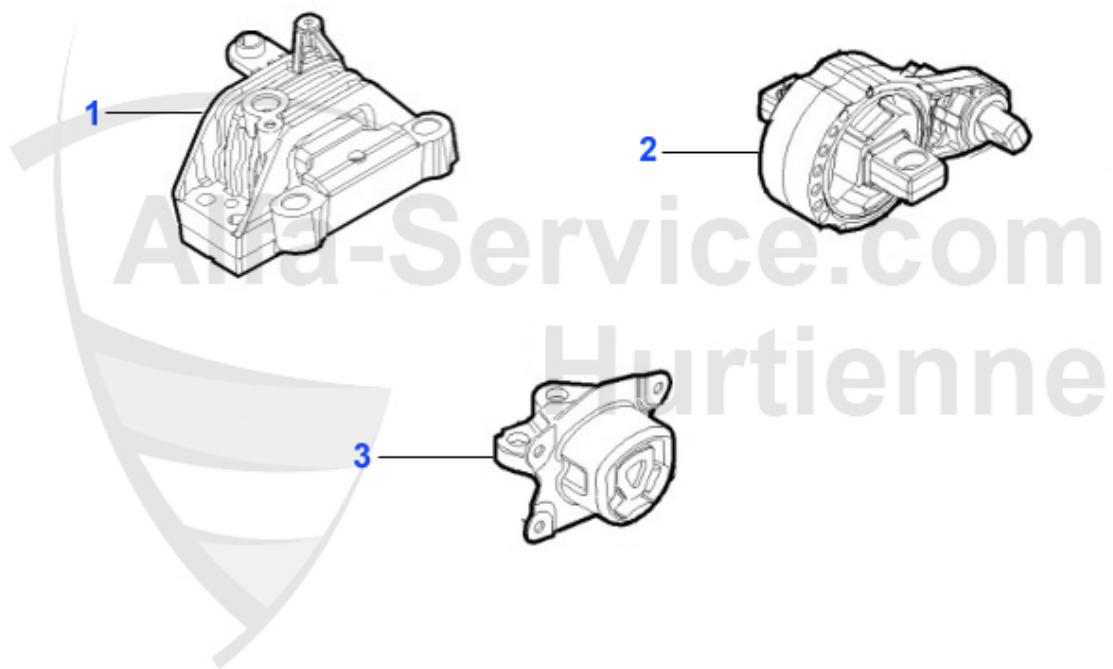

2 ML01607

supporto motore inferiore 159,Brera, Spider 2.2 JTS CF4

54.50 EUR