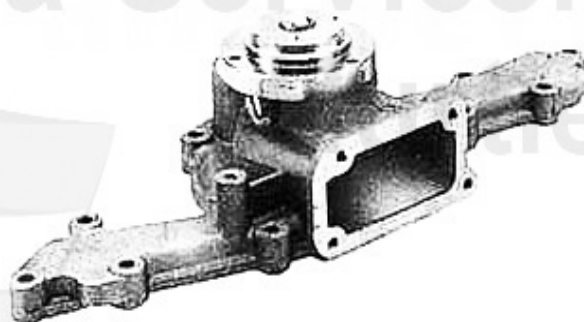

Brera/Spider (939) > motore > raffreddamento motore > 2.0 V6 Turbo > pompa acqua

Wasserpumpe/Waterpump gtv/spider (916) 2.0 V6 Turbo

---

1 WP01110

pompa acqua 155 2.5 V6,GTV/Spider (916) 2.0 V6 Turbo/3.

109.50 EUR