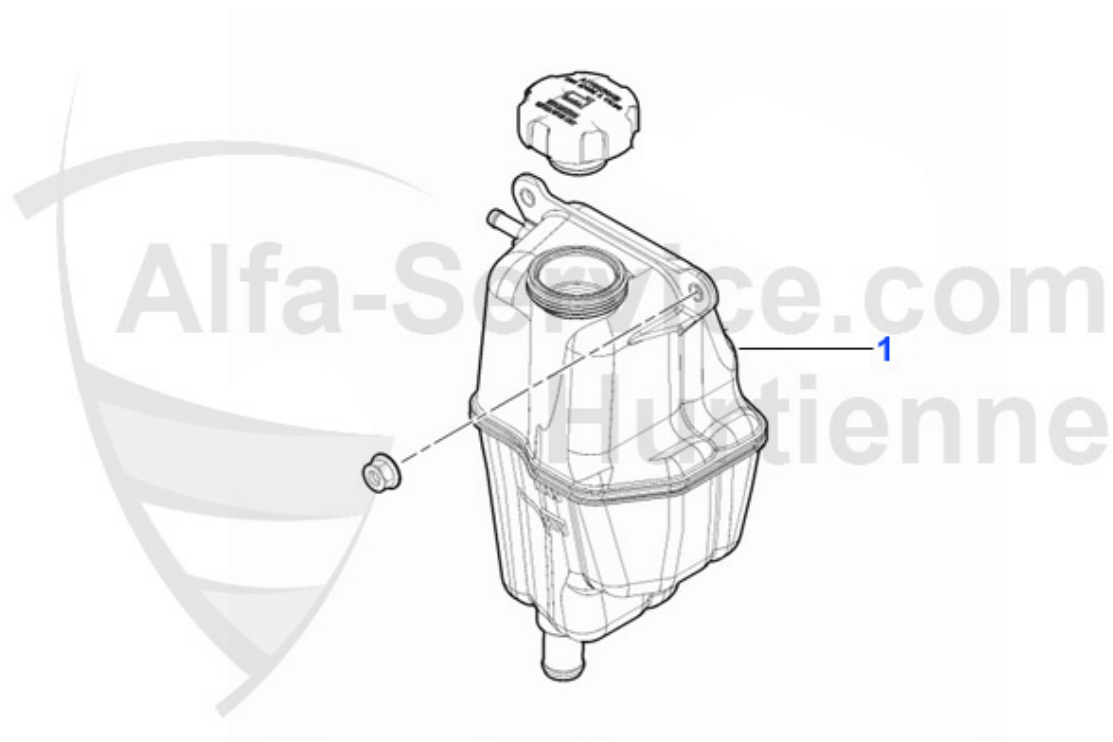

1 KWB16508 vaso di espansione 159 05-10/Brera 05-10/Spider 06-10

29.50 EUR