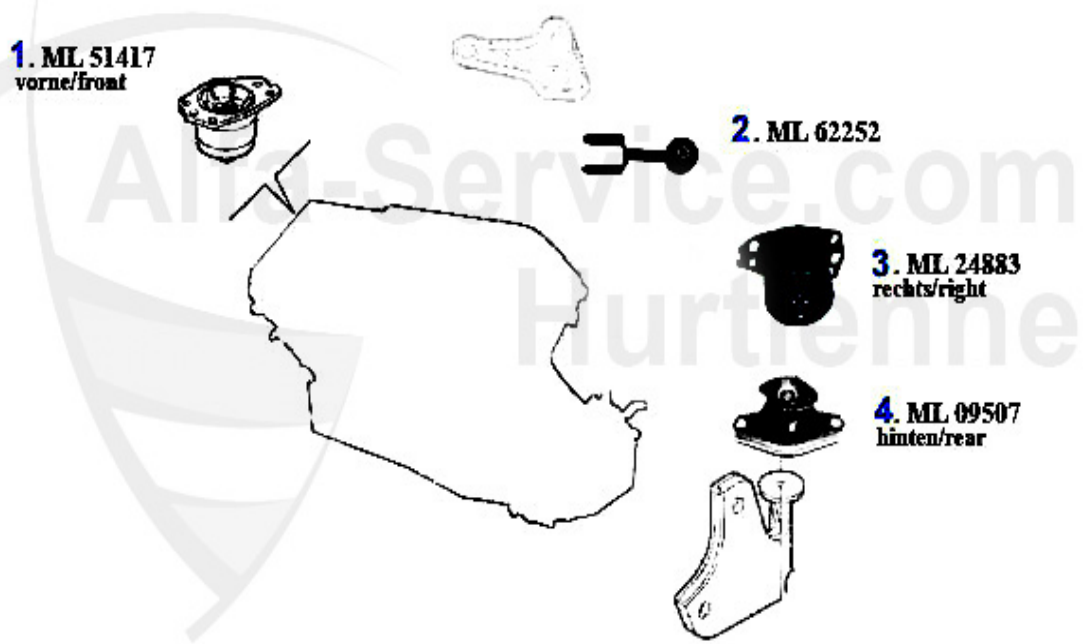

Motorlager/Enginemount gtv/spider (916) 3.0 V6

3 ML24883

Motorlager HR gtv/spider (916) V6

120.00 EUR