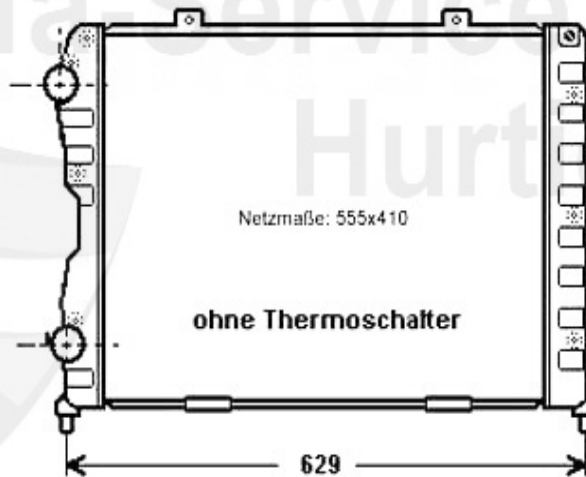

Kühler/Radiator gtv/spider 2.0 JTS

1. MK 22995

1 MK22995

radiatore GTV/Spider (916) 1.8/2.0 16V TS > #6023207

359.00 EUR