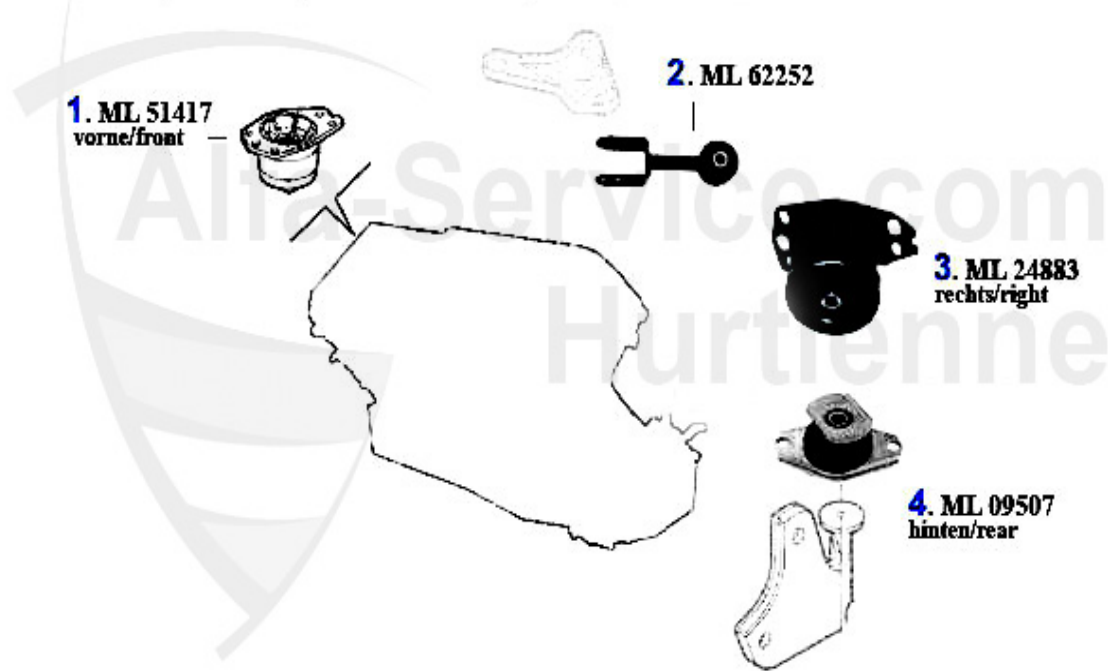

Motorlager/Enginemount gtv/spider (916) 2.0 V6 Turbo

---

3 ML24883

Motorlager HR gtv/spider (916) V6

120.00 EUR