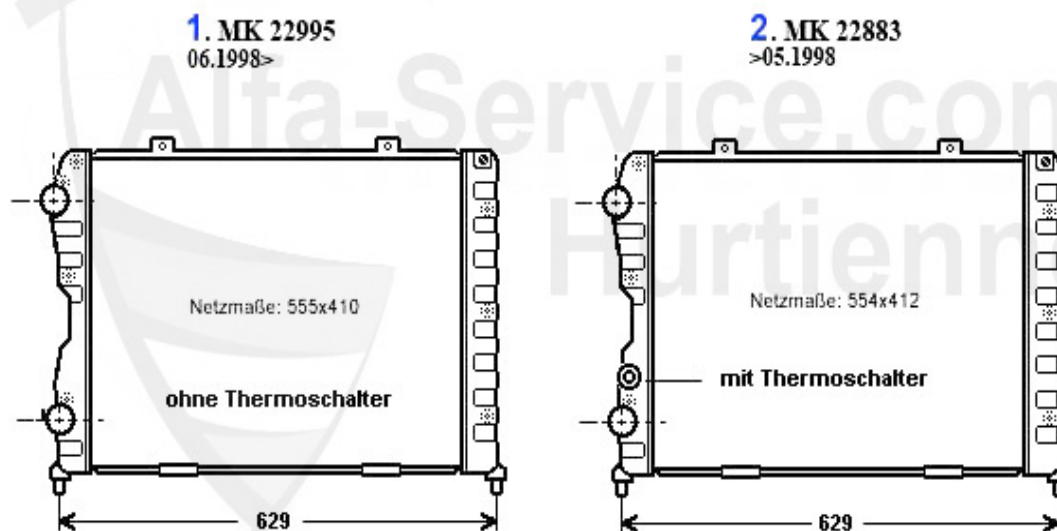

Wasserpumpe/Waterpump gtv/spider (916) 3.0 V6

1 WP01110

pompa acqua 155 2.5 V6,GTV/Spider (916) 2.0 V6 Turbo/3.

109.50 EUR

Motorkühler/Radiator gtv/spider (916) V6 24V

1	MK22995	radiatore GTV/Spider (916) 1.8/2.0 16V TS > #6023207	359.00 EUR
2	MK22883	radiatore GTV/Spider (916) 2.0 V6 Turbo, 3.0 V6 tt 1.8/	375.00 EUR