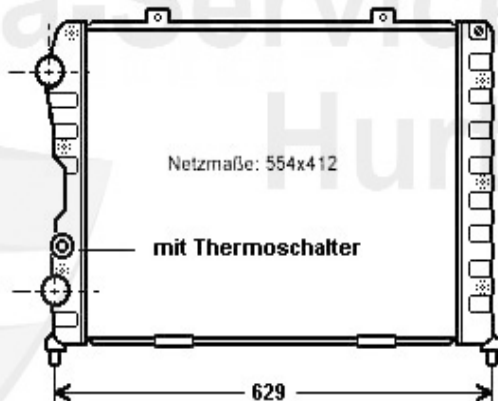

Kühler/Radiator gtv/spider 2.0 V6 Turbo

1. MK 22883

1 MK22883

radiatore GTV/Spider (916) 2.0 V6 Turbo, 3.0 V6 tt 1.8/

375.00 EUR