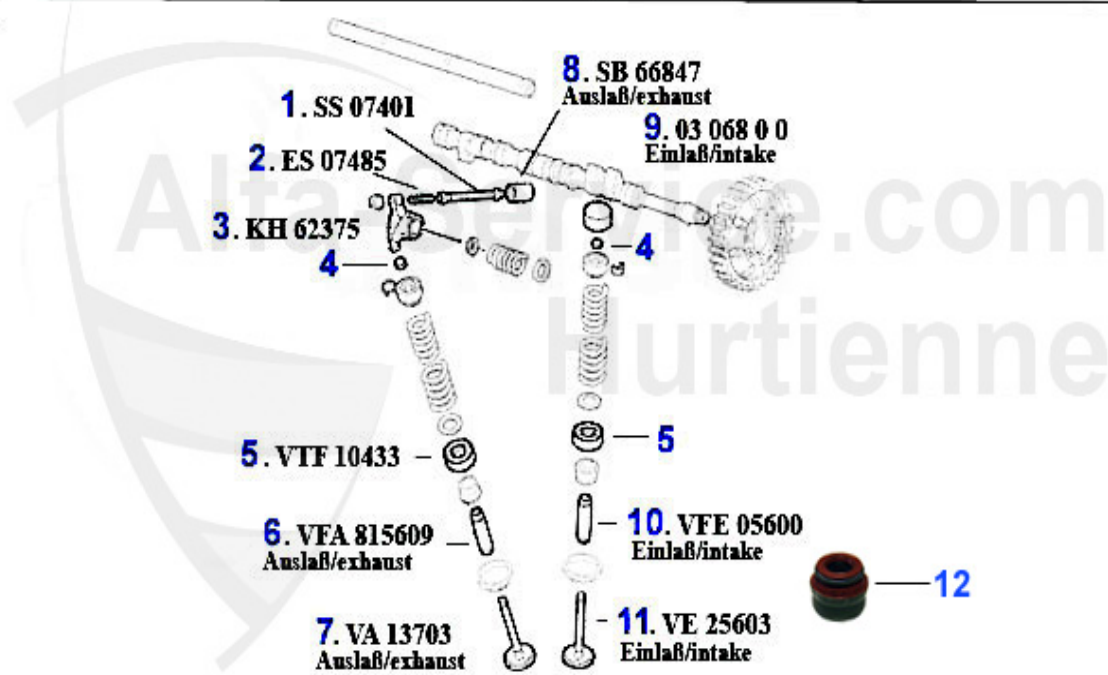

1	NKW02873	albero a camme dx 164 Super 2.0 V6 Turbo # 6308653>,166	599.00 EUR
2	NKW02874	albero a camme sx 164 Super 2.0 V6 Turbo #6308653>,166,	475.24 EUR

Ventiltrieb/Valve Train gtv/spider (916) 2.0 V6 Turbo