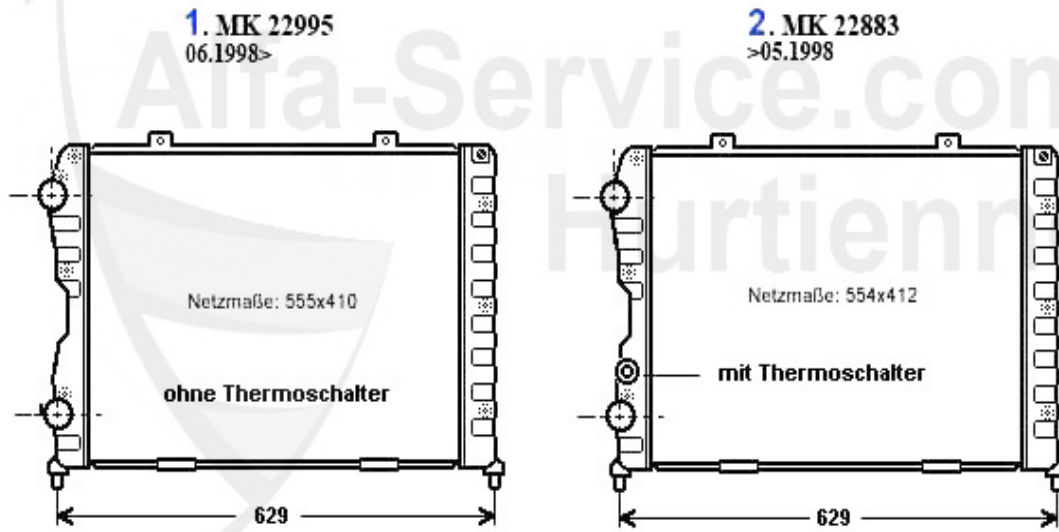

Motorkühler/Radiator gtv/spider (916) 3.0 V6

1	MK22995	radiatore GTV/Spider (916) 1.8/2.0 16V TS > #6023207	359.00 EUR
2	MK22883	radiatore GTV/Spider (916) 2.0 V6 Turbo, 3.0 V6 tt 1.8/	375.00 EUR