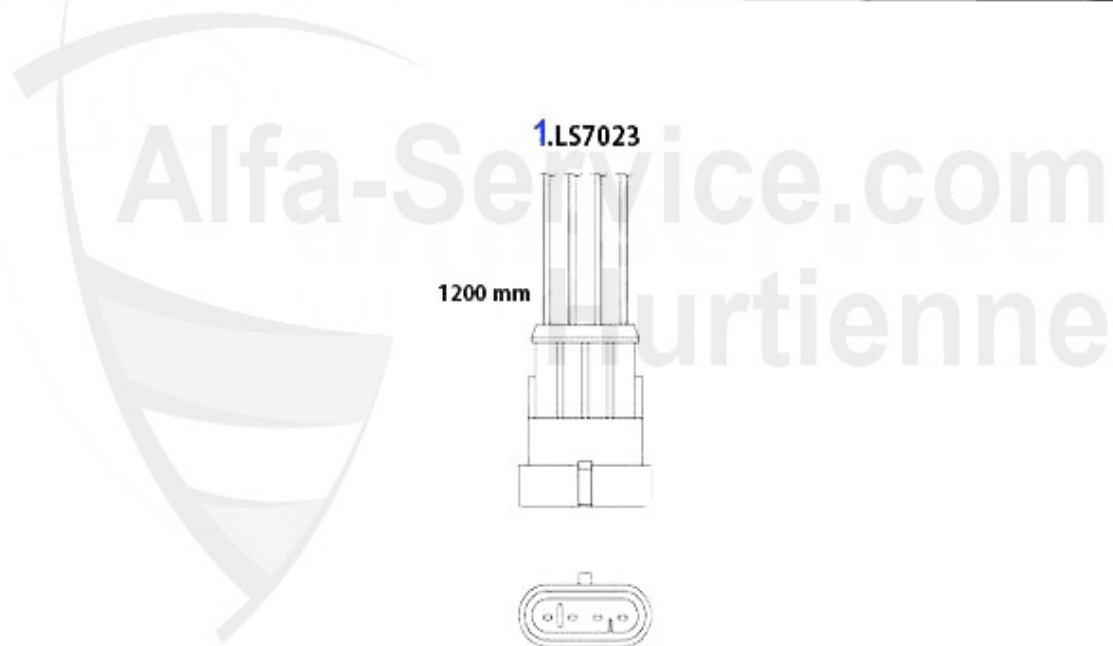

GTV/Spider (916) > impianto scarico > sonda Lambda > 3.0 V6 12V

Lambda-Sonde/Lambda Probe gtv/spider (916) 3.0 V6 12V

---

1 LS7023

Lambda-Sonde 145/6 2.0 16V TS bj. 11.96>,156 1.6 16V T

78.99 EUR