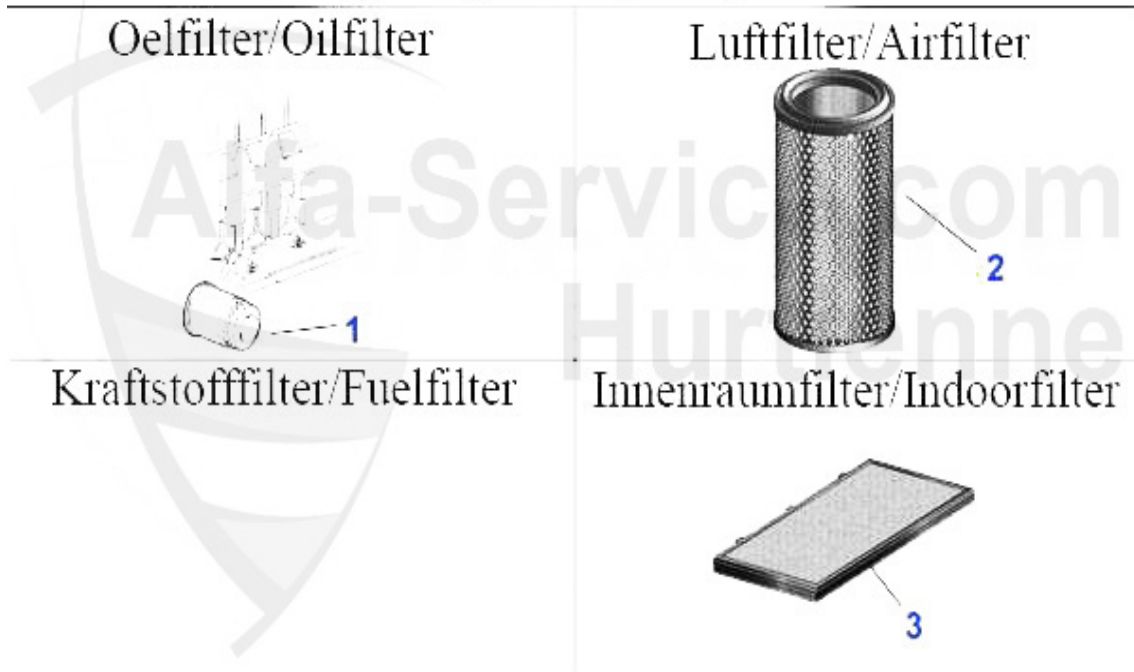

Filter gtv/spider (916) 2.0 JTS

Oelfilter/Oilfilter

Luftfilter/Airfilter

Kraftstofffilter/Fuelfilter

Innenraumfilter/Indoorfilter

1	OF519	filtro olio 145/6,147,155,156,166,GTV/ Spider (916),Nuo	8.90 EUR
2	LF93	filtro aria 166,GTV/Spider (916) > # 6053907,Nuovo GT 1	28.50 EUR
3	IF309	filtro abitacolo 145/6,155 >96 GTV/Spider (916) >98, re	26.91 EUR