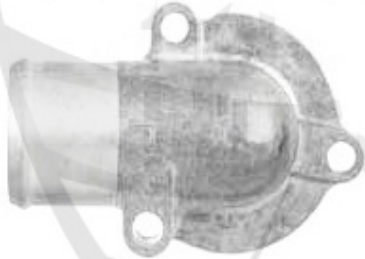

Thermostat gtv/spider (916) V6 24V

---

1. TH 52403