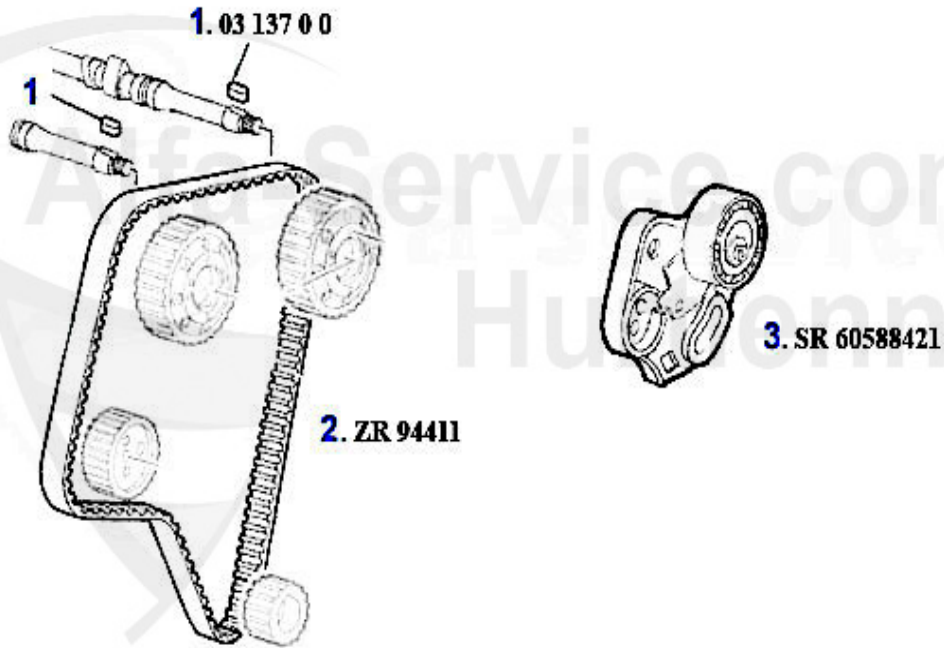

Zahnriemen/Timing Belt gtv/spider (916) 2.0 V6 Turbo

1	03 137 0 0	cuneo per albero a camme	6.90 EUR
2	ZR94411	Zahnriemen 134SP254C 155,164,gtv/sp ider (916) 6-Zylind	49.90 EUR
3	SR60588421	tendicinghia meccanico 155,164 Super, GTV/SPIDER (916)	149.00 EUR