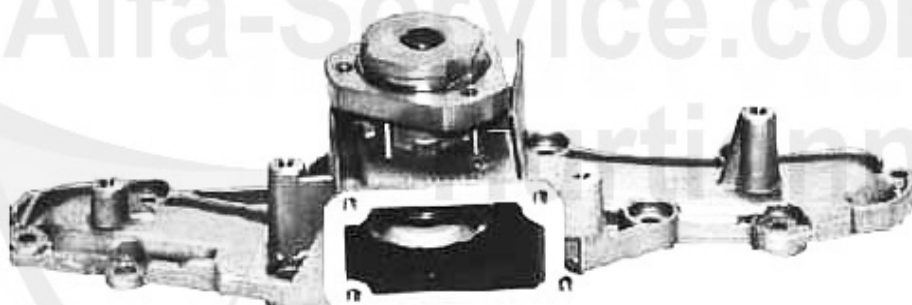

Wasserpumpe/Waterpump gtv/spider (916) V6 24V

---

1. WP 81355

---

1 WP81355

Wasserpumpe 147 3.2 GTA,156 2.5 V6 24V,166 V6 24V/2.0 V

158.00 EUR