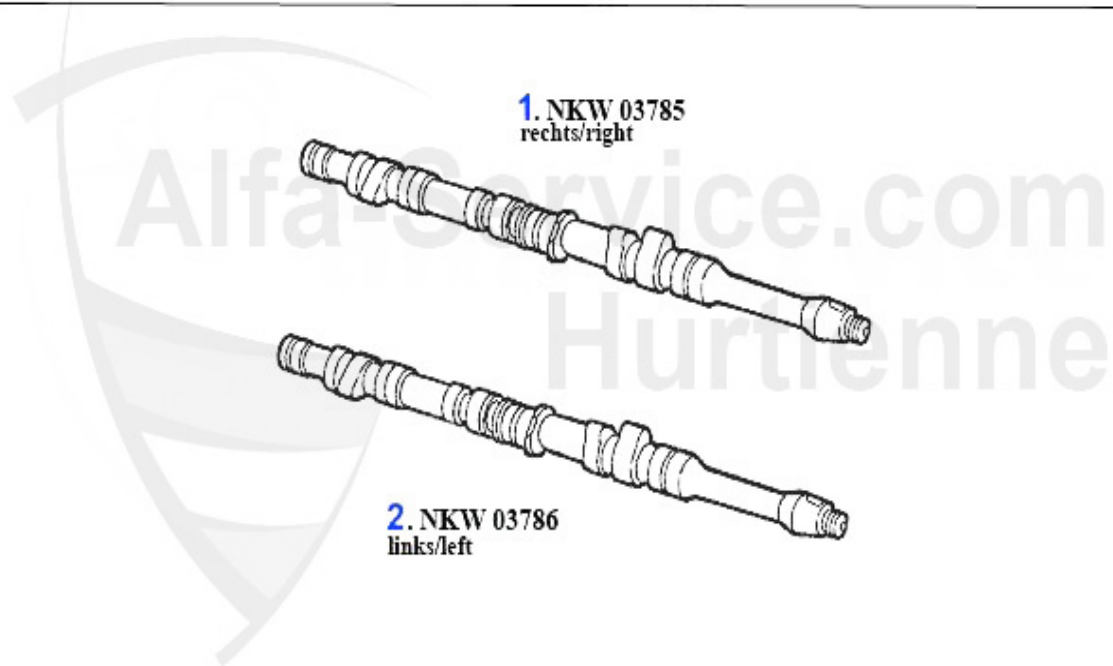

Nockenwelle/Camshaft gtv/spider 3.0 V6 12V

2	NKW03786	Nockenwelle links gtv/spider (916) 3.0 V6 (nicht 24V)

439.11 EUR