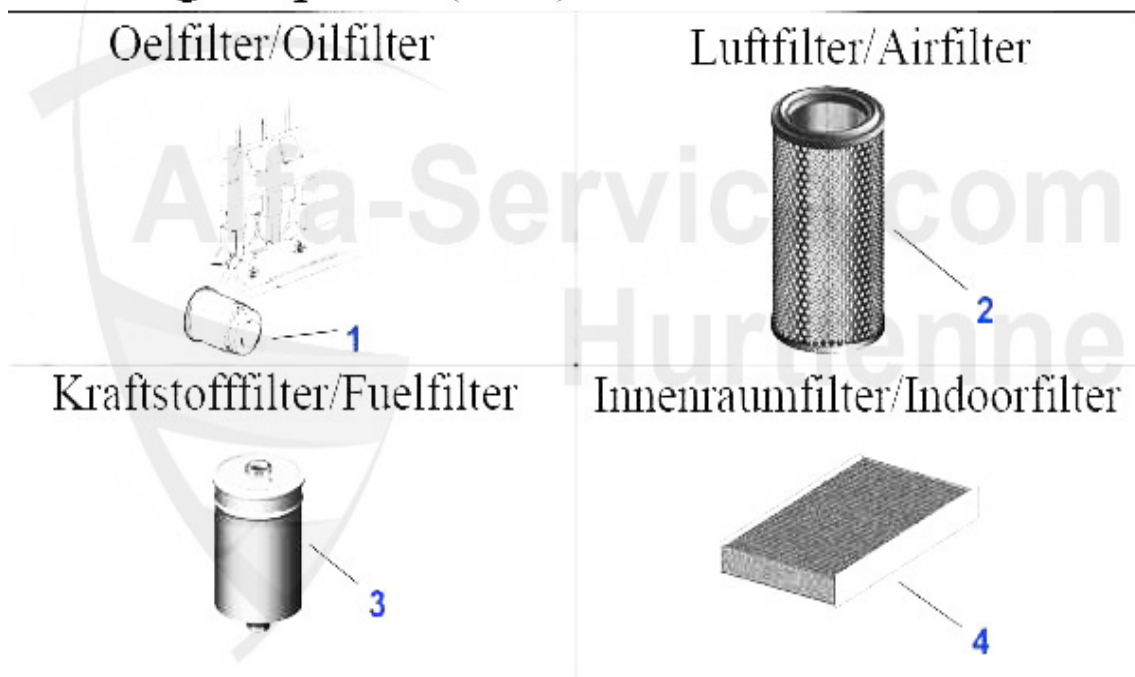

Filter gtv/spider (916) 3.0/3.2 V6 24V/GTA

1	OF124	filtro olio 147,155,156,164,166,GTV/ Spider (916), Nuov	9.13 EUR
2	LF350	filtro aria GTV/Spider (916) V6 24V	36.14 EUR
3	KF86	filtro benzina 75,164/Super,GTV/Spider (916), da avvita	25.89 EUR
4	IF314	filtro abitacolo 145/6,155 96> GTV/Spider (916) 98>, re	26.91 EUR