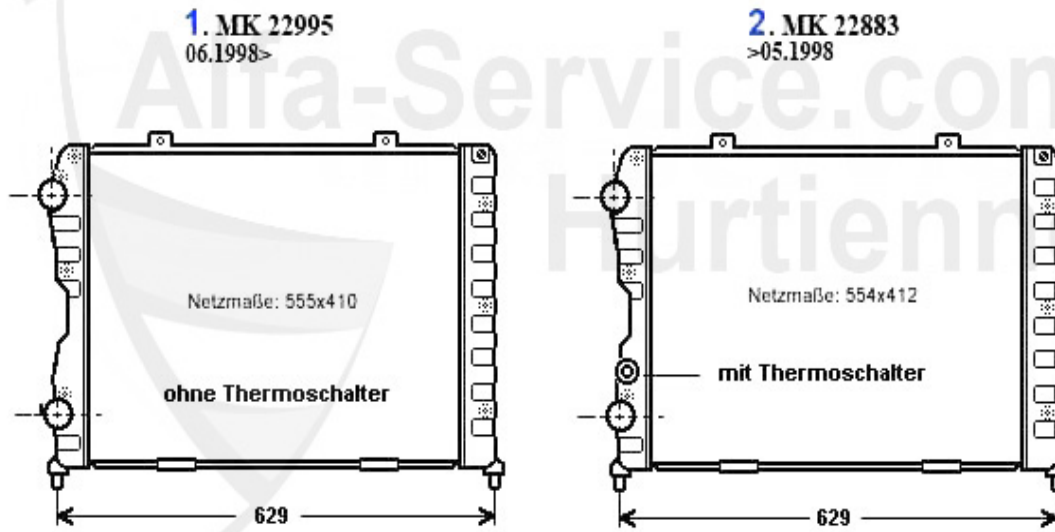

Motorkühler/Radiator gtv/spider (916) 3.0 V6

1	MK22995	radiatore GTV/Spider (916) 1.8/2.0 16V TS > #6023207	359.00 EUR
2	MK22883	radiatore GTV/Spider (916) 2.0 V6 Turbo, 3.0 V6 tt 1.8/	375.00 EUR