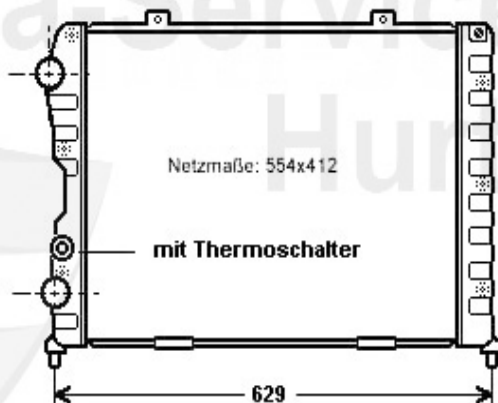

Kühler/Radiator gtv/spider 2.0 V6 Turbo

1. MK 22883

1 MK22883

radiatore GTV/Spider (916) 2.0 V6 Turbo, 3.0 V6 tt 1.8/

375.00 EUR