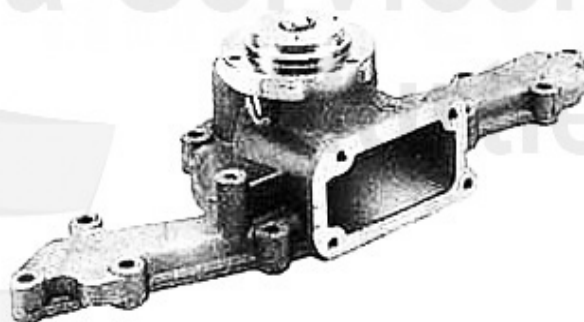

Mito (955) > motore > raffreddamento motore > 2.0 V6 Turbo > pompa acqua

Wasserpumpe/Waterpump gtv/spider (916) 2.0 V6 Turbo

---

1 WP01110

pompa acqua 155 2.5 V6,GTV/Spider (916) 2.0 V6 Turbo/3.

109.50 EUR