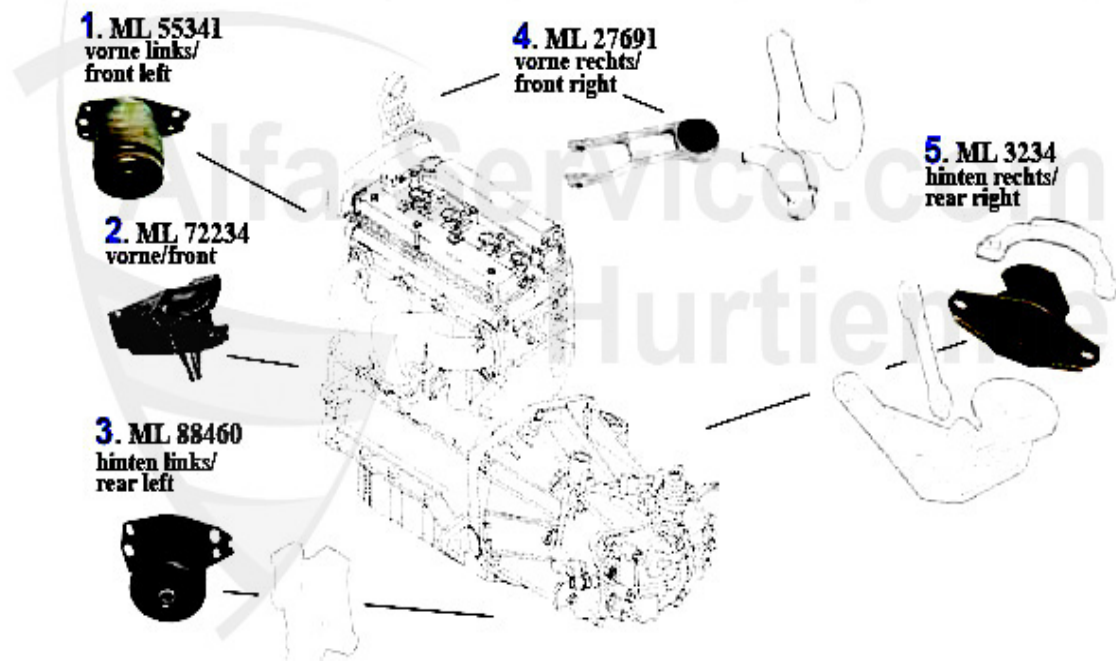

Wasserpumpe/Waterpump Nuovo GT 1.9 JTD

1. WP 04051

1 WP04051

pompa acqua 147,156,159,166,Nuovo GT 1.9 JTD 16V

72.33 EUR

Motorlager/Enginemount Nuovo GT 1.8 TS

2	ML72234	Motorlager vorne 156 Bj. 02>, gtv/spider (916) Bj. 98>,	92.50 EUR
3	ML88460	supporto motore 145/6,147(74KW),155,156, GTV/Spider (91	99.00 EUR
4	ML27691	Motorzugstange HR 145/6,156,gtv/ spider (916),Nuovo GT	35.81 EUR
5	ML3234	supporto motore ant. dx 145/6,147,155, 156,GTV/Spider (79.50 EUR