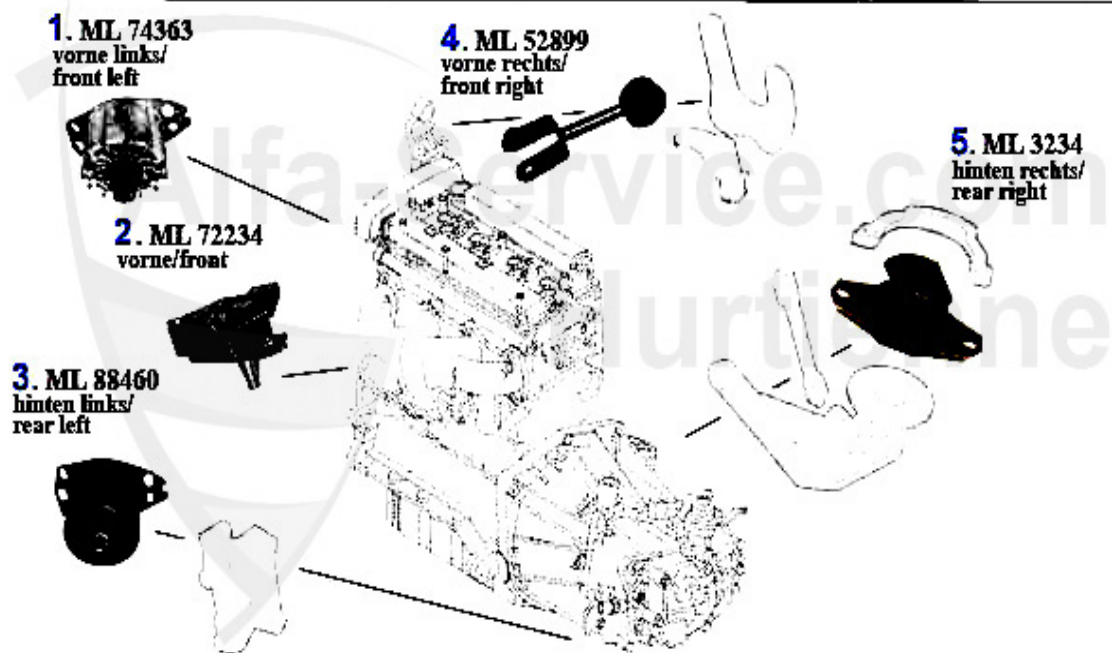

Motorlager/Enginemount Nuovo GT 2.0 JTS

1	ML74363	supporto motore ant. sx 147,156/SW,Nuovo GT 2.0 TS/JTS	239.00 EUR
2	ML72234	Motorlager vorne 156 Bj. 02>, gtv/spider (916) Bj. 98>,	92.50 EUR
3	ML88460	supporto motore 145/6,147(74KW),155,156, GTV/Spider (91	99.00 EUR
4	ML64349	tirante 147,156,Nuovo GT 2.0 TS/JTS Selespeed	88.50 EUR
5	ML3234	supporto motore ant. dx 145/6,147,155, 156,GTV/Spider (	79.50 EUR