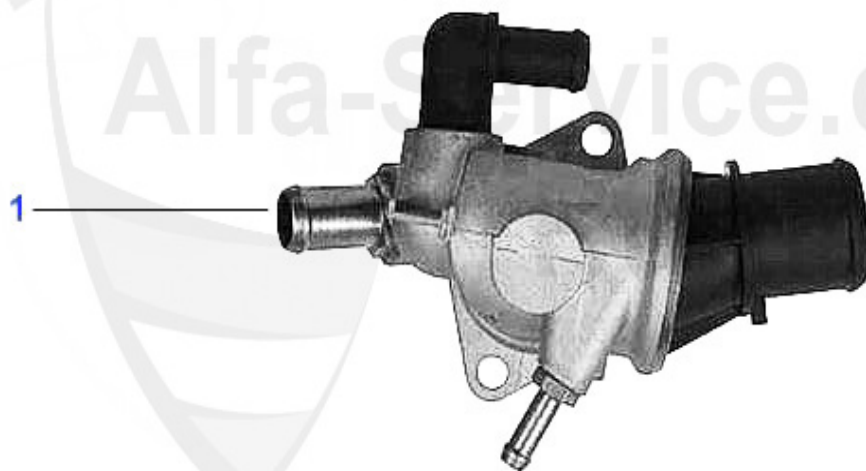

122.08 EUR

Kühler/Radiator Nuovo GT 1.8 TS

1 MK49783

radiatore 147 2.0 JTS/Nuovo GT

164.14 EUR

Thermostat Nuovo GT 1.8 TS

1 TH650688

termostato 145/6.147,156,GTV (916),1.6/ 1.8/2.0 ie TS