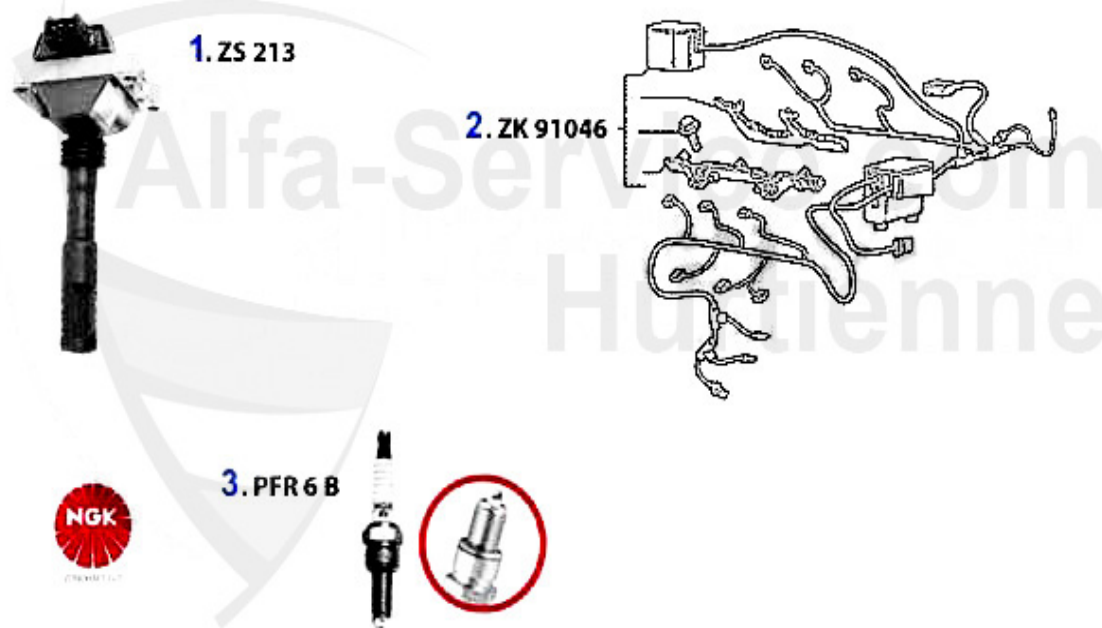

Zündanlage/Ignition System Nuovo GT GTA

1	ZS213	bobina 156,164,166,Spider/GTV (916) 2.5/ 3.0 V6 24V 94	109.00 EUR
3	PFR 6 B	Zündkerze NGK 33 1.7 ie 16V,145/6 1 .7 ie 16V,147 3.2 G	19.00 EUR