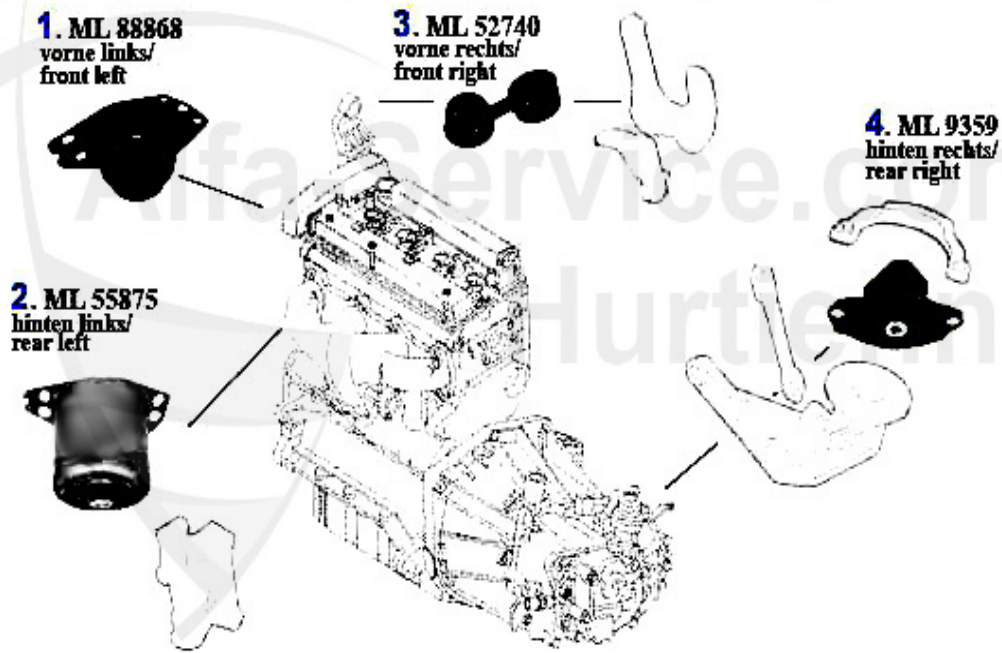

Motorlager/Enginemount Nuovo GT 3.2/GTA

3	ML52740	Motorzugstange 147,156,Nuovo GT V6 24V/GTA	104.99 EUR
4	ML9359	supporto motore post. 147,155,156	55.81 EUR