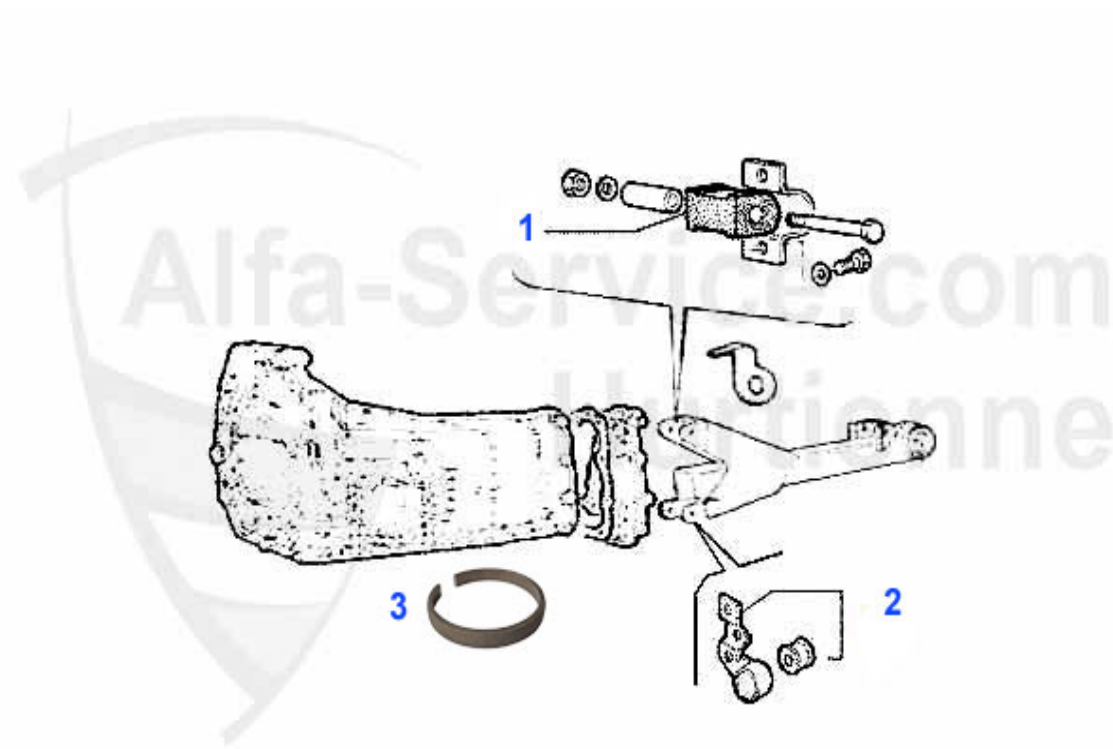

1	GL38718	silent bloc soporte caja vel. tras. 33 (905/7) 145/6 Bo	18.90 EUR
3	SR67069	Synchronring 2ter Gang Boxer	Preis auf Anfrage