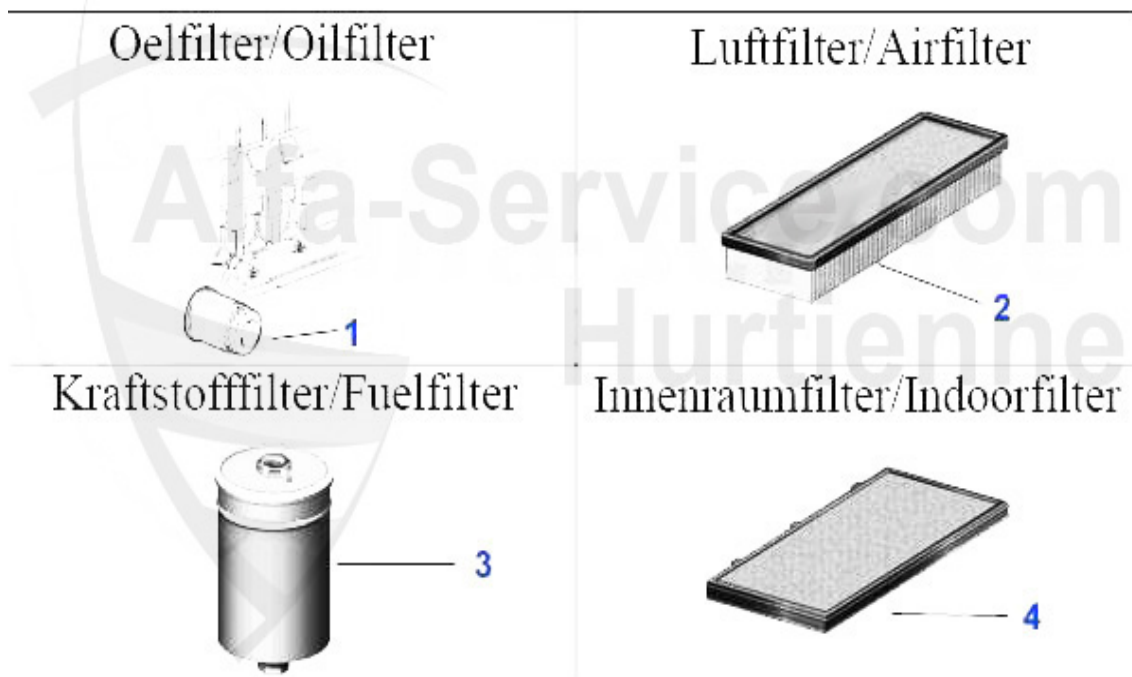

Filter 145/6 Boxer

1	OF122	filtro aceite 145/6 1.4/1.6/1.7/ie/16V 164/Super V6 24V	13.90 EUR
2	LF185	filtro aire 33 (905/7)145/6 Boxer rect.	20.90 EUR
3	KF96	filtro carburante Sud/Sprint,33 (905/7), 145/6,155, ros	25.99 EUR
4	IF309	filtro antipolen 145/6/155 >96 gtv/spider (916) >98,	26.91 EUR