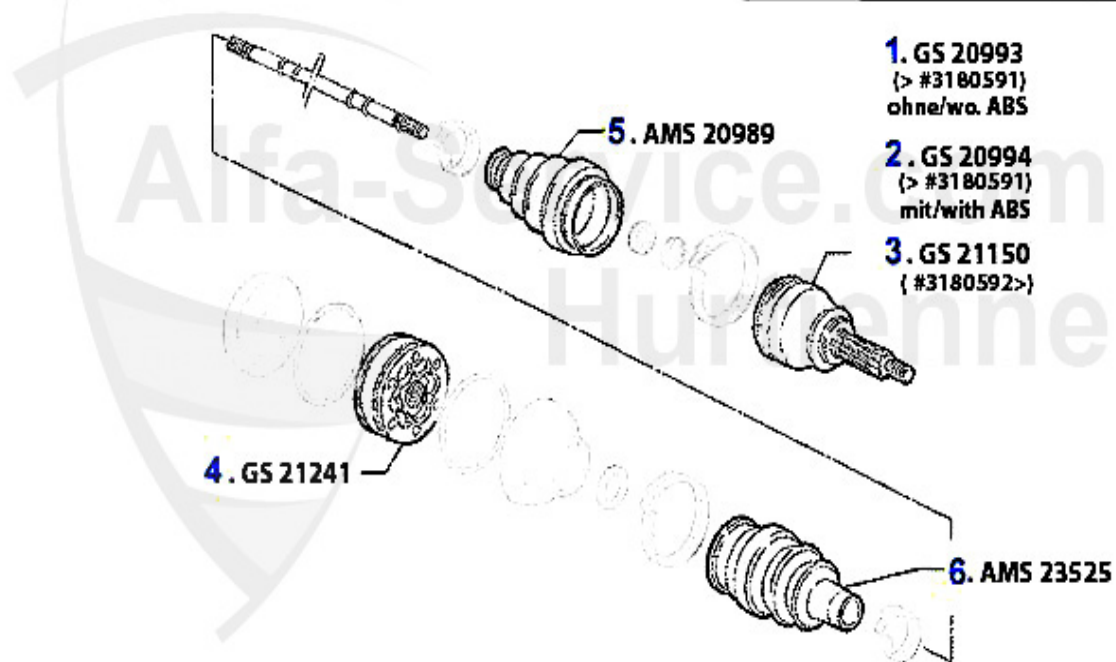

Antriebswelle/Driveshaft 145/6 1.6 TS 16V

1	GS20993	cardan ext. 145/6 TS/TD/JTD 96> sin ABS 155 2.0 TS 16V	117.98 EUR
2	GS20994	cardan ext. 145/6 TS/TD/JTD 96>con ABS 155 2.0 TS 16V c	122.08 EUR
3	GS21150	cardan ext. 145/6 TS 16V #3180592>, 147 TS 16V,gtv/spid	121.05 EUR
4	GS21241	cardan int. gtv/spider (916),155,145/6 TS 16V, 156 TS 1	111.72 EUR
5	AMS20989	fuelle ext. 145/6 147,156,166	17.90 EUR
6	AMS23525	fuelle int. 155 1.7/1.8/2.0/TS 16V,2.5 V6,1.9TD,164/Sup	25.55 EUR