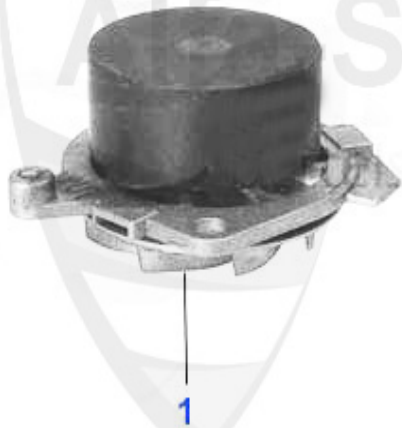

145/6 > motor > circuito agua > TS 16V > bomba agua

Wasserpumpe/Waterpump 145/6 TS 16V

1	WP00310	bomba aqua 145/6 1.4/1.6/1.8/2.0/ie 16V TS,147 1.6/2.0	72.49 EUR
2	WP00410	bomba aqua 145/6 1.6 ie 16V TS, 155/6 1.6/1.8 ie 16V TS	65.00 EUR