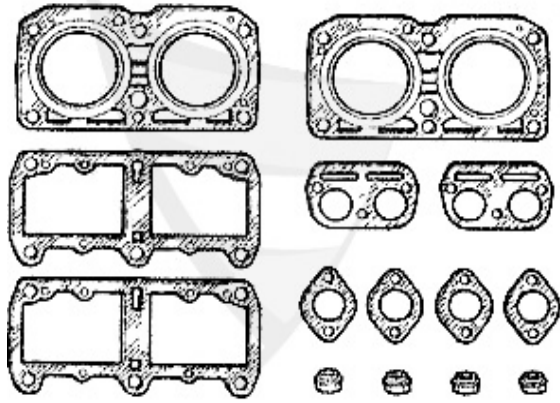

Kopfdichtsatz/Head Set 145/6 1.4/1.6 IE Boxer

1. ZKDS 40500
1.4 IE

2. ZKDS 36000
1.6 IE

1	ZKDS36000	kit juntas motor-parte alta 33 1.5 ie 90-94 145/6 1.6ie	99.71 EUR
1	ZKDS40500	kit juntas motor-parte alta 33,145/6, 1.4 ie 91-96	139.90 EUR