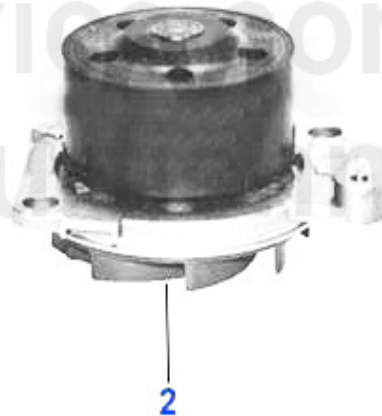

145/6 > motor > circuito agua > TS 16V > bomba agua

Wasserpumpe/Waterpump 145/6 TS 16V

1	WP00310	bomba aqua 145/6 1.4/1.6/1.8/2.0/ie 16V TS,147 1.6/2.0	72.49 EUR
2	WP00410	bomba aqua 145/6 1.6 ie 16V TS, 155/6 1.6/1.8 ie 16V TS	65.00 EUR