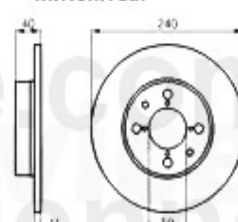

4. BS 100815

1.4/1.6 Boxer ABS, 1.7 ie 16V
1.9 TD/JTD ABS
hinten/rear

5. BS 516711

TS 16V/1.9 JTD (105KW)
hinten/rear