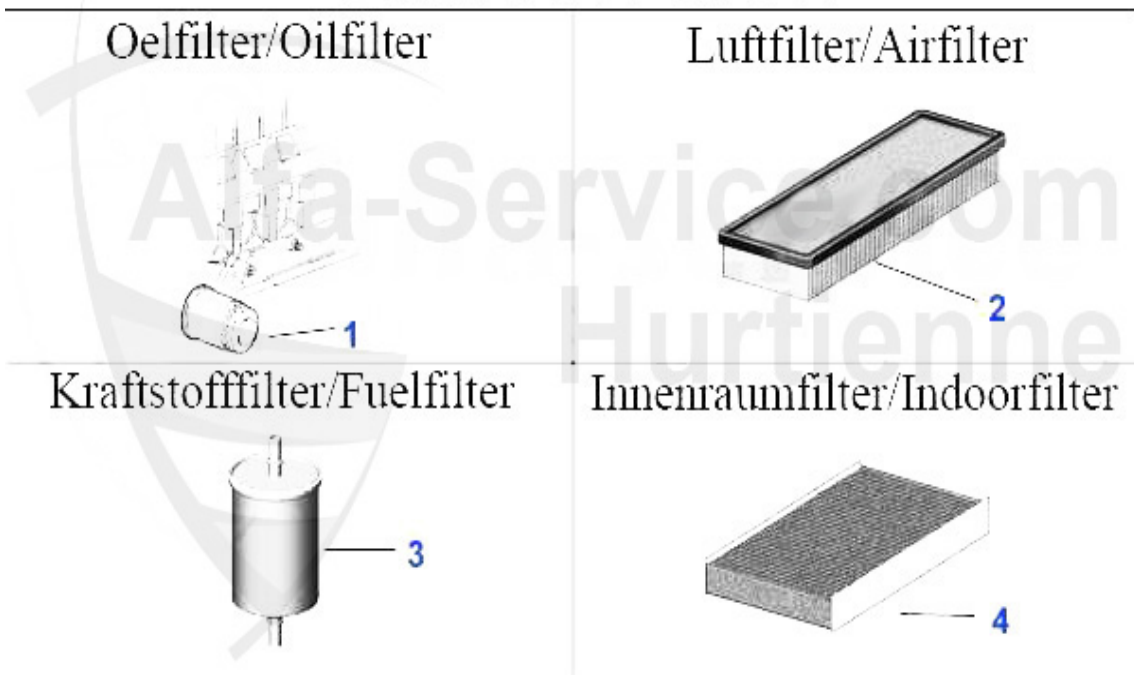

Filter 145/6 TS 16V

1	OF519	filtro aceite 145/6,147,155,156,166, gtv/spider (916),	8.90 EUR
2	LF841	filtro aire 145/6 TS 16V,1.9 JTD,155 TS 16V rect.	10.15 EUR
3	KF57	filtre carburant 145/6,147,156 TS 16V	10.77 EUR
4	IF314	filtro antipolen 145/6/155 96> gtv/spider (916) 98>	26.91 EUR