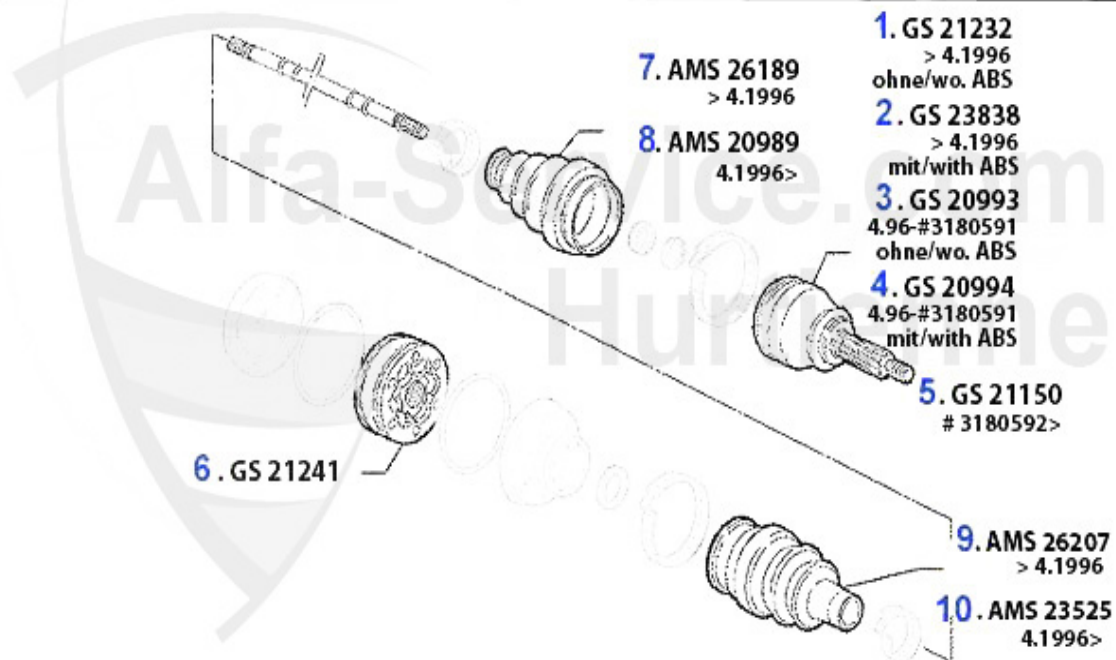

Antriebswelle/Driveshaft 145/6 1.9 TD

1	GS21232	cardan ext. 145/6,155, 1.4/1.6/1.7/ie 16V/TS sin ABS	117.71 EUR
2	GS23838	cardan ext. 145/6,155,gtv/spider (916) 2.0 16V TS con A	163.11 EUR
3	GS20993	cardan ext. 145/6 TS/TD/JTD 96> sin ABS 155 2.0 TS 16V	117.98 EUR
4	GS20994	cardan ext. 145/6 TS/TD/JTD 96>con ABS 155 2.0 TS 16V c	122.08 EUR
5	GS21150	cardan ext. 145/6 TS 16V #3180592>, 147 TS 16V,gtv/spid	121.05 EUR
6	GS21241	cardan int. gtv/spider (916),155,145/6 TS 16V, 156 TS 1	111.72 EUR
7	AMS26189	fuelle ext. 145/6 1.4ie/TS,1.6ie/TS 1.7ie 16V 94-96, 15	13.44 EUR
8	AMS20989	fuelle ext. 145/6 147,156,166	17.90 EUR
9	AMS26207	fuelle int.gtv/spider (916) 2.0 TS 1995-98, 145, 155, 1	25.00 EUR
10	AMS23525	fuelle int. 155 1.7/1.8/2.0/TS 16V,2.5 V6,1.9TD,164/Sup	25.55 EUR