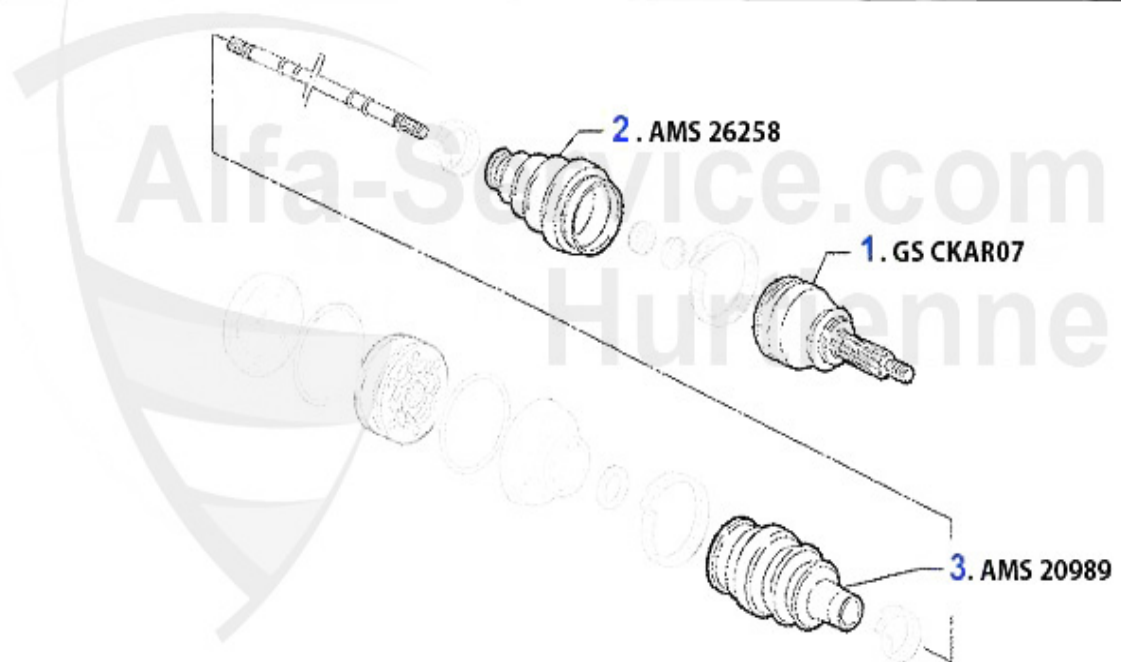

Antriebswelle/Driveshaft 145/6 1.9 JTD

2	AMS26258	fuelle int. 155 2.5 TD, spider/gtv (916) 3.0 V6/24V	15.51 EUR
3	AMS20989	fuelle ext. 145/6 147,156,166	17.90 EUR