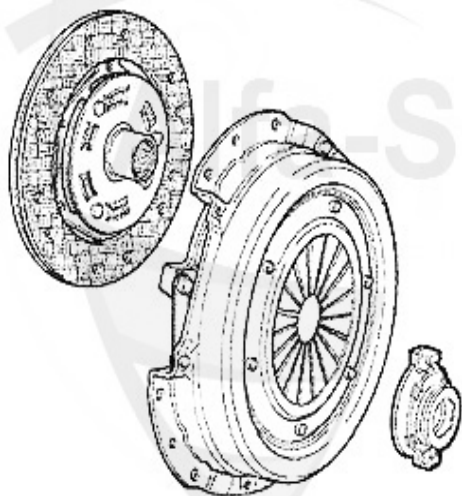

Kupplungs-Kit/Clutch Set 145/6 Boxer Bj. >96

1 KK779001

Ø 200 mm

1.4/1.6 IE

Bj. 94-96

2 KK778001

Ø 215 mm

1.7 IE 16V