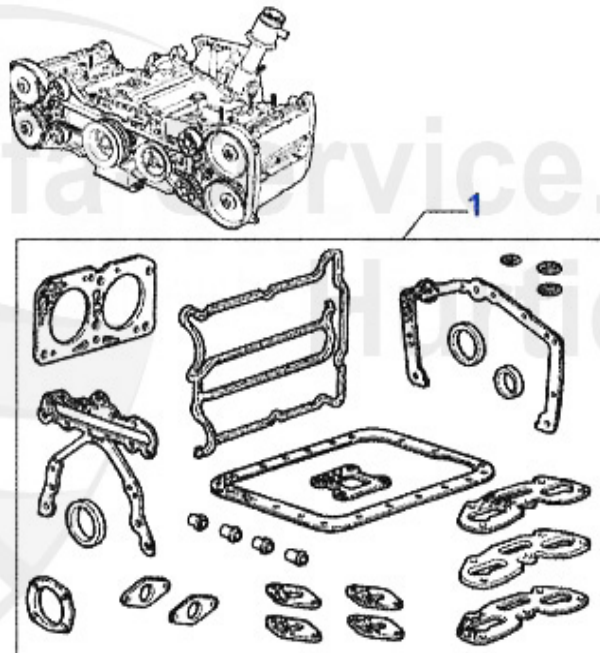

Motordichtsatz/Full Set 145/6 1.7 IE 16V Boxer

1 MDS16000

kit juntas motor 145/146/33 1.7 ie 16V 91-97 incl.ju

215.00 EUR