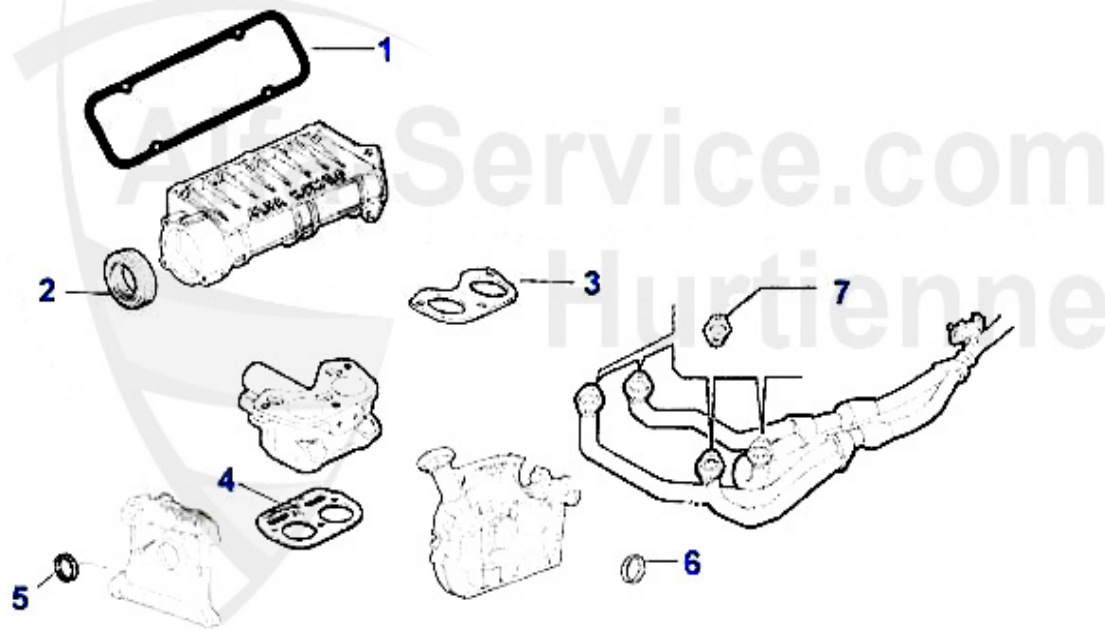

Dichtungen Motor/Gaskets Engine 145/6 1.4/1.6 IE Boxer

1	VDD3800	Ventildeckeldichtung Arna,Sud/Sprin t,33 (905/7),145/6	2.57 EUR
1	VDD3900	junta cubre-culata Sud/Sprint, 33 (905/7), 145/6 corcho	10.90 EUR
2	WD14200	retén arbol de levas Sud/Sprint, 33 (905/7), 145/6 Boxe	14.90 EUR
3	ASKD24717	junta colector admision Boxer sup.	5.50 EUR
4	ASKD04851	junta colector admision Boxer inf.	3.50 EUR
5	WD17600	retén ciguenal delantero 40/56/10 Sud/ Sprint, 33 (905/	18.66 EUR
6	WD30500	retén ciguenal trasero (volante-motor) Sud/Sprint, 33 (	39.00 EUR
7	SAT094405	junta colector escape Sud/Sprint 33 (905/7),145/6 Boxer	2.90 EUR