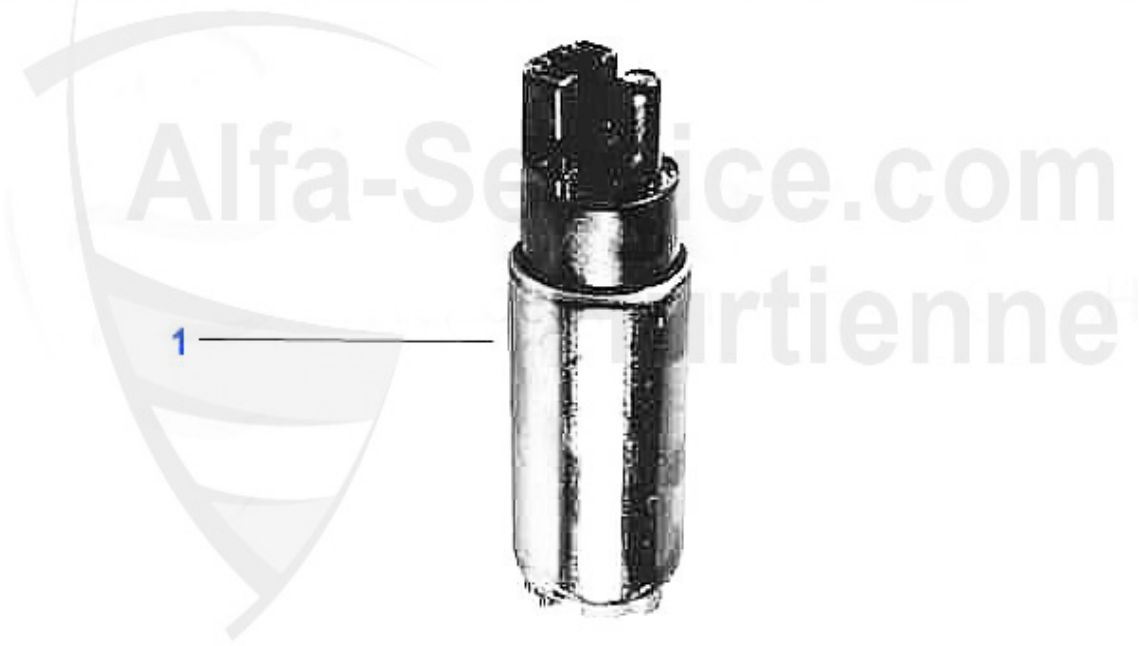

145/6 > motor > circuito carburante > Boxer Bj. 94-96 > bomba carburante

Kraftstoffpumpe/Fuel Pump 145/6 Boxer Bj. 94-96

---

1 KP6416

bomba carburante 145/6,155,gtv/spider (916) Boxer/TS 16

95.00 EUR