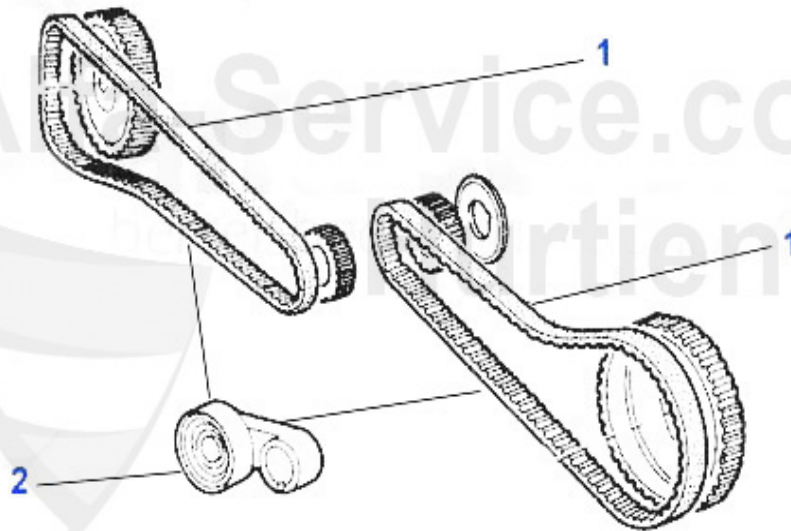

Zahnriemen 145/6 1.4/1.6 Boxer

1	ZR94055	correa dentada 100S170 33 (905/7) 1.3/1.5/1.7/ie/16V/Q	23.21 EUR
2	SR56000	rodillo tensor der. Sud/Sprint,33,145/6	88.00 EUR
2	SR56001	rodillo tensor izq. Sud/Sprint,33,145/6	88.00 EUR