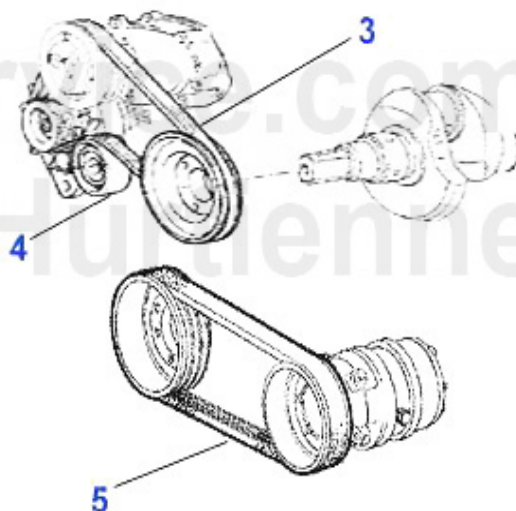

mit/with
Klimaanlage/AC: