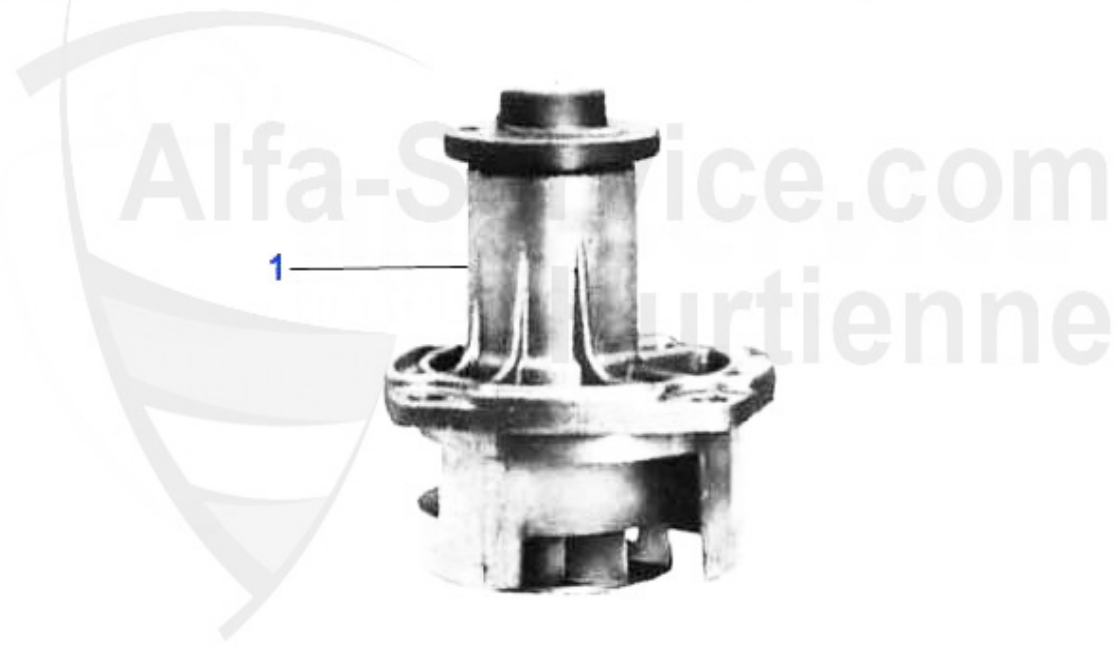

145/6 > motor > circuito agua > Boxer Bj. 94-96 > bomba agua > 1.7 IE 16V

Wasserpumpe/Waterpump 145/6 1.7 IE 16V Boxer Bj. 94-96

---

1 WP02110

bomba agua Sud/Sprint 1.2/1.3 1.5/ti #5051904>,33(905/7

69.90 EUR