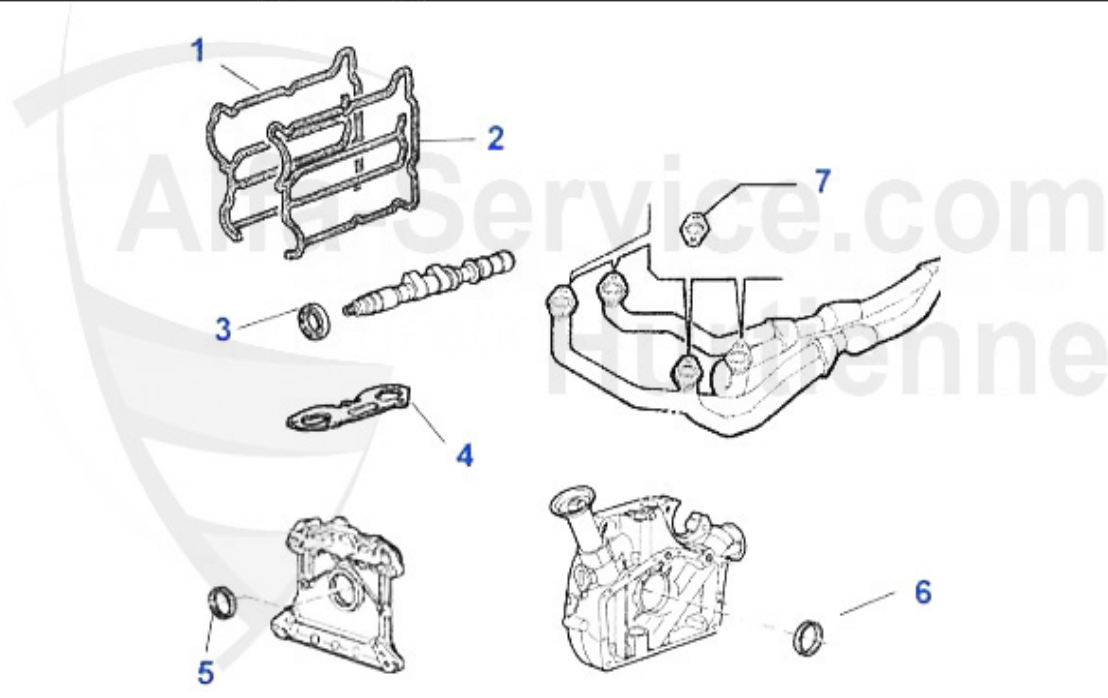

Motordichtungen/Engine Gaskets 145/6 1.7 IE 16V Boxer

1	VDD46400	junta cubre-culata izq. 33,145/6 1.7 ie/16V 90-96	22.99 EUR
2	VDD46500	junta cubre-culata der. 33, 145/6 1.7ie/ 16V 90-96	12.83 EUR
3	WD57200	retén arbol de levas 33 (907), 145/6 1.7 ie 16V	9.90 EUR
4	ASKD25029	junta colector admision 33 (907),145/6 Boxer 16V	12.53 EUR
5	WD17600	retén ciguenal delantero 40/56/10 Sud/ Sprint, 33 (905/	18.66 EUR
6	WD30500	retén ciguenal trasero (volante-motor) Sud/Sprint, 33 (	39.00 EUR
7	SAT46397	junta colector escape 33 (907), 145/6 1.7 ie 16V	8.50 EUR