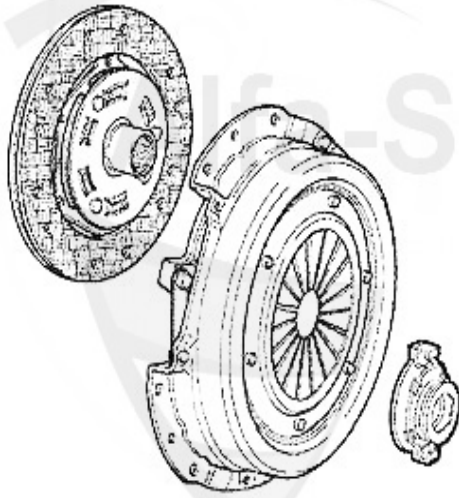

145/6 > transmission > embrague > kit embrague 1.9 TD

Kupplungs-Kit/Clutch Set 145/6 1.9 TD

---

1. KK345001
Ø 215 mm

---

1 KK345001

kit embrague 145/6,155 1.9 TD 93-99

189.78 EUR