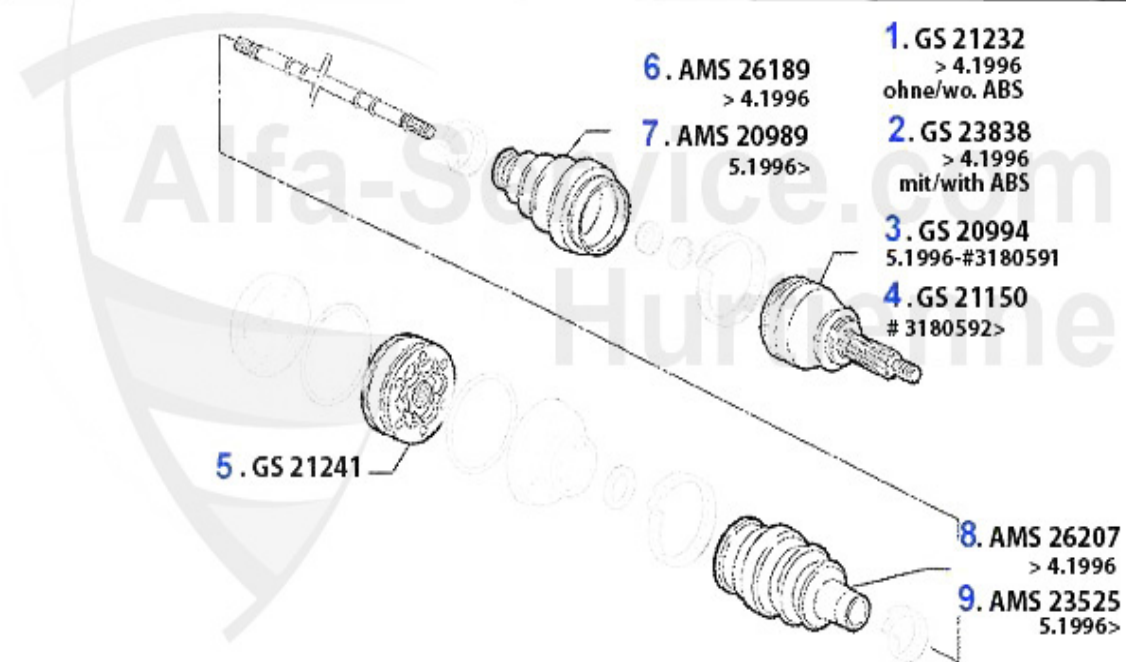

Antriebswelle/Driveshaft 145/6 2.0 TS 16V

1	GS21232	cardan ext. 145/6,155, 1.4/1.6/1.7/ie 16V/TS sin ABS	117.71 EUR
2	GS23838	cardan ext. 145/6,155,gtv/spider (916) 2.0 16V TS con A	163.11 EUR
3	GS20994	cardan ext. 145/6 TS/TD/JTD 96>con ABS 155 2.0 TS 16V c	122.08 EUR
4	GS21150	cardan ext. 145/6 TS 16V #3180592>, 147 TS 16V,gtv/spid	121.05 EUR
5	GS21241	cardan int. gtv/spider (916),155,145/6 TS 16V, 156 TS 1	111.72 EUR
6	AMS26189	fuelle ext. 145/6 1.4ie/TS,1.6ie/TS 1.7ie 16V 94-96, 15	13.44 EUR
7	AMS20989	fuelle ext. 145/6 147,156,166	17.90 EUR
8	AMS26207	fuelle int.gtv/spider (916) 2.0 TS 1995-98, 145, 155, 1	25.00 EUR
9	AMS23525	fuelle int. 155 1.7/1.8/2.0/TS 16V,2.5 V6,1.9TD,164/Sup	25.55 EUR