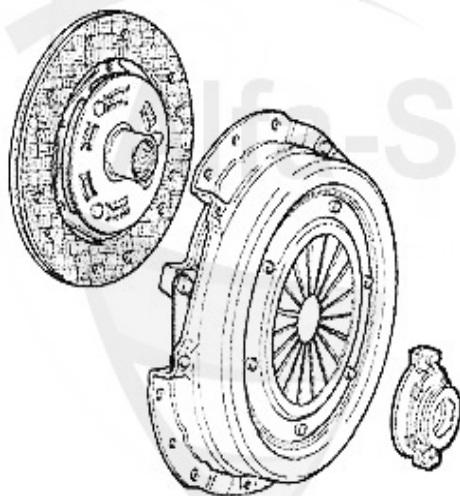

145/6 > transmision > embrague > kit embrague TS 16V Bj. 96>

Kupplungs-Kit/Clutch Set 145/6 1.4/1.6/1.8/2.0 TS

1 KK576001

Ø 215 mm

1.4 # >3161888

1.6/1.8 TS 16V

2 KK6203074

Ø 200 mm

1.4 #3161888>

3 KK789001

Ø 230 mm

2.0 TS 16V

1	KK576001	kit embrague 145/6 1.4/1.6/1.8 TS, gtv/spider (916)/155	207.00 EUR
2	KK6203074	kit embrague 145/6 1.4 IE 16V TS #3161888>tipo caja vel	204.14 EUR
3	KK789001	kit embrague 145/9,155 2.0 TS 16V gtv/spider (916) 2.0	289.00 EUR