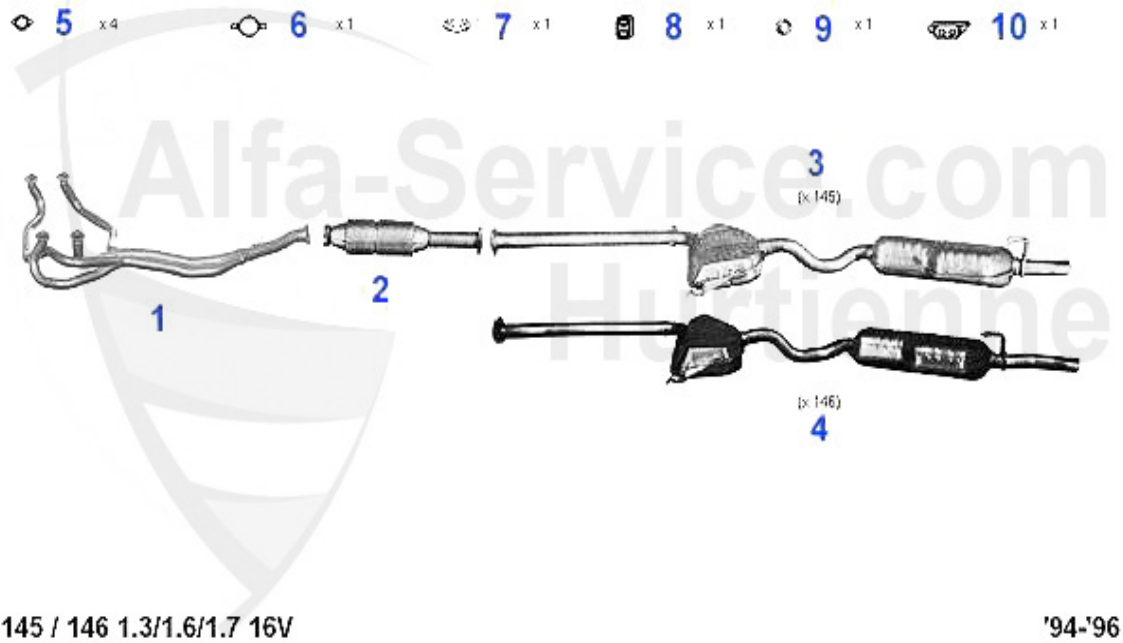

Abgasanlage/Exhaust System 145/6 Boxer Bj. 94-96

145 / 146 1.3/1.6/1.7 16V

'94-'96

1	VR11577	tubo primario/colector 145/6 1.7 ie 16V	Preis auf Anfrage
1	VR113001	latiguilo escape 145/6 1.3/1.6 ie	279.00 EUR
3	ESD113009	silenciador interm.+erminal 145 1.4-1.7 16V	260.00 EUR
4	ESD114009	silenciador interm.+terminal 146 1.4-1.7 16V 94-96	239.00 EUR
5	SAT094405	junta colector escape Sud/Sprint 33 (905/7),145/6 Boxer	2.90 EUR
6	SAT094494	junta tubo primario/catalizador 145/6	4.77 EUR
7	SAT094002	aro catalizador	8.90 EUR
8	SAT091124	silent bloc/soporte escape 145/6 ESD 155 MSD	3.90 EUR
9	SAT091011	aro caucho - soporte escape	2.50 EUR
10	SAT091041	silent bloc/soporte escape 145/6, 155 ESD	4.50 EUR