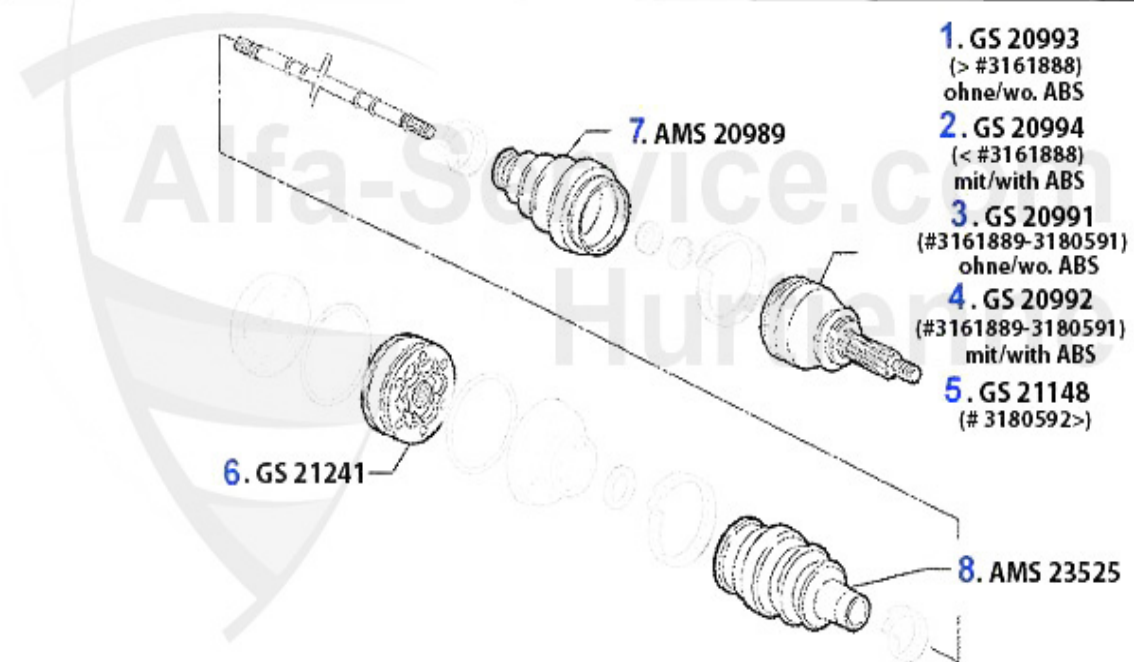

Antriebswelle/Driveshaft 145/6 1.4 TS 16V

1	GS20993	cardan ext. 145/6 TS/TD/JTD 96> sin ABS 155 2.0 TS 16V	117.98 EUR
2	GS20994	cardan ext. 145/6 TS/TD/JTD 96>con ABS 155 2.0 TS 16V c	122.08 EUR
3	GS20991	cardan ext. 145/6 1.4 TS 16V (sin ABS)	117.98 EUR
4	GS20992	cardan ext. 145/6 1.4ie 16V TS con ABS	122.08 EUR
5	GS21148	cardan ext. 145/6 1.4 TS 16V #3180592	152.86 EUR
6	GS21241	cardan int. gtv/spider (916),155,145/6 TS 16V, 156 TS 1	111.72 EUR
7	AMS20989	fuelle ext. 145/6 147,156,166	17.90 EUR
8	AMS23525	fuelle int. 155 1.7/1.8/2.0/TS 16V,2.5 V6,1.9TD,164/Sup	25.55 EUR