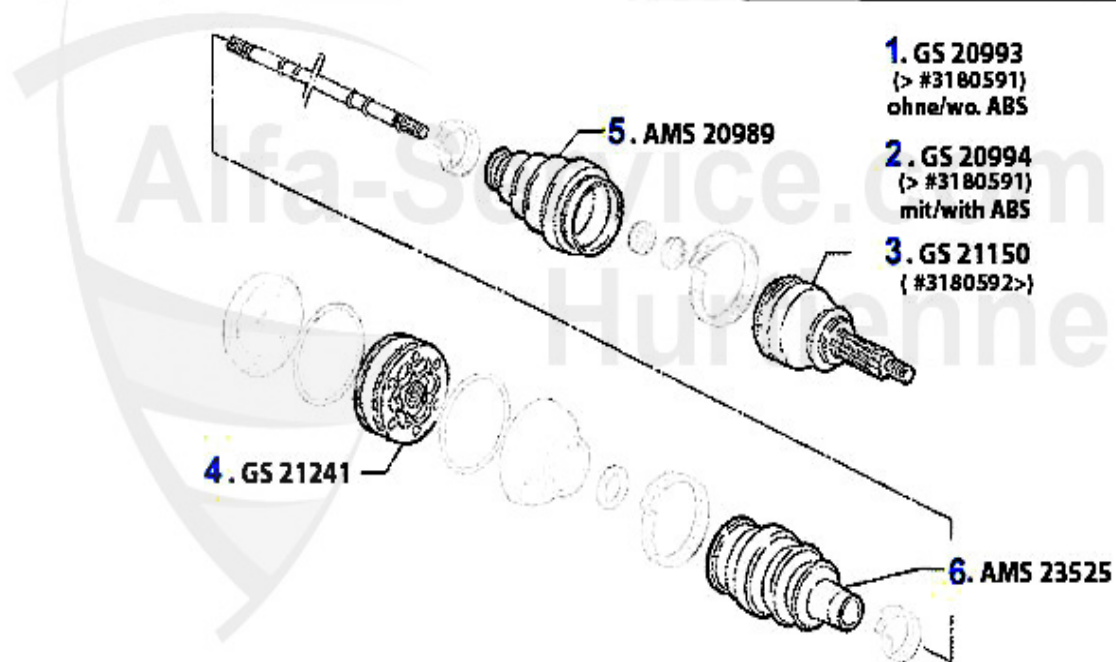

Antriebswelle/Driveshaft 145/6 1.8 TS 16V

1	GS20993	cardan ext. 145/6 TS/TD/JTD 96> sin ABS 155 2.0 TS 16V	117.98 EUR
2	GS20994	cardan ext. 145/6 TS/TD/JTD 96>con ABS 155 2.0 TS 16V c	122.08 EUR
3	GS21150	cardan ext. 145/6 TS 16V #3180592>, 147 TS 16V,gtv/spid	121.05 EUR
4	GS21241	cardan int. gtv/spider (916),155,145/6 TS 16V, 156 TS 1	111.72 EUR
5	AMS20989	fuelle ext. 145/6 147,156,166	17.90 EUR
6	AMS23525	fuelle int. 155 1.7/1.8/2.0/TS 16V,2.5 V6,1.9TD,164/Sup	25.55 EUR