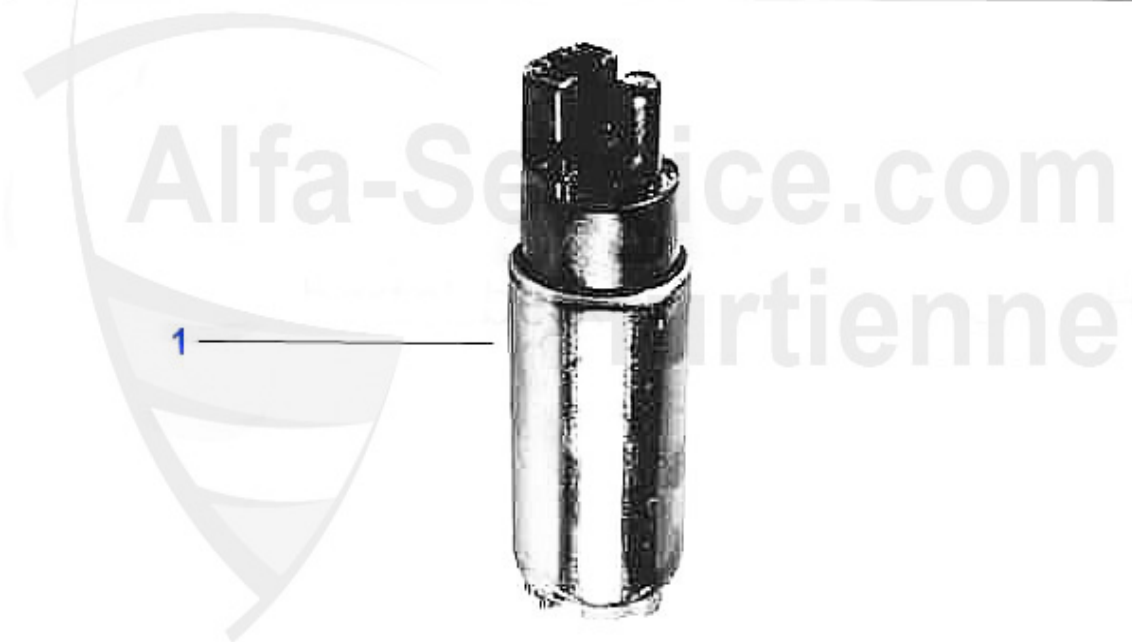

145/6 > motor > circuito carburante > 1.7 IE 16V Boxer Bj. 94- > bomba carburante

Kraftstoffpumpe/Fuel Pump 145/6 1.7 IE 16V Boxer Bj. 94-96

---

1 KP6416

bomba carburante 145/6,155,gtv/spider (916) Boxer/TS 16

95.00 EUR