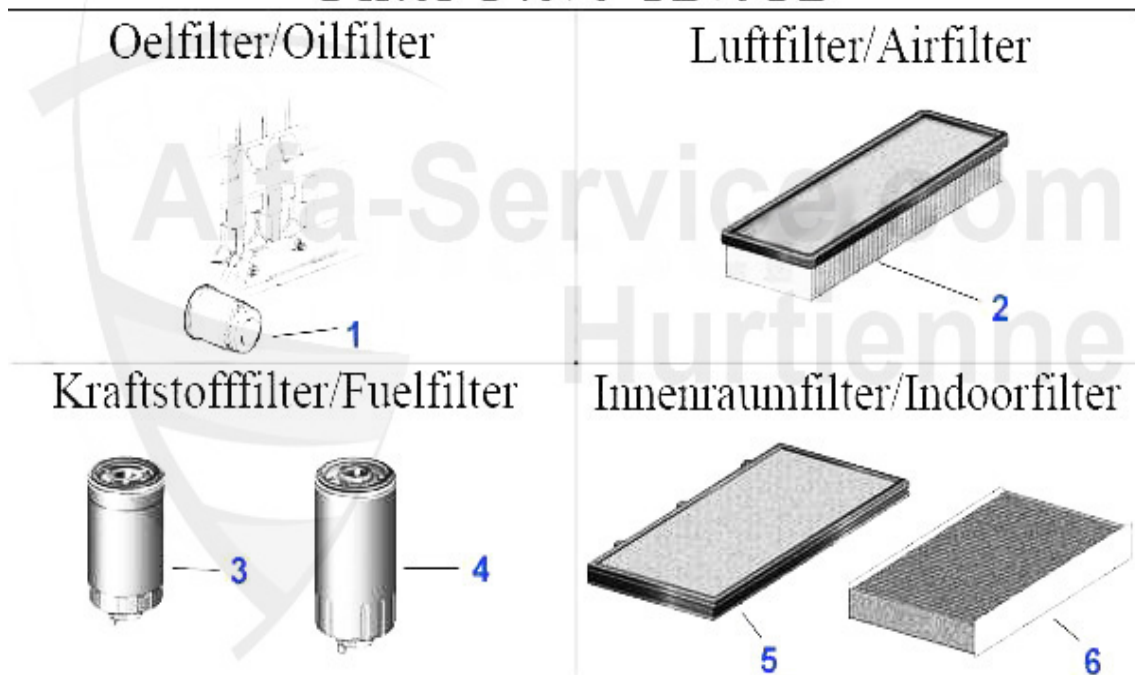

Filter 145/6 TD/JTD

1	OF125	filtro aceite Sud/Sprint, 116 4-cil., 145/6,155,164/Sup	16.51 EUR
1	OF126	filtro aceite 145/6,147,156,166 JTD cartucho roscado	9.13 EUR
2	LF841	filtro aire 145/6 TS 16V,1.9 JTD,155 TS 16V rect.	10.15 EUR
2	LF358	filtro aire 145/6,155 1.9 TD rect.	13.23 EUR
3	KF234	filtro carburante 6,33,75,90,145/6,155 164,Alfetta, Gui	19.08 EUR
4	KF60B	filtre carburante 145/6,156,166 JTD (CF2) >01, (roscado	12.83 EUR
5	IF309	filtro antipolen 145/6/155 >96 gtv/spider (916) >98,	26.91 EUR
6	IF314	filtro antipolen 145/6/155 96> gtv/spider (916) 98>	26.91 EUR