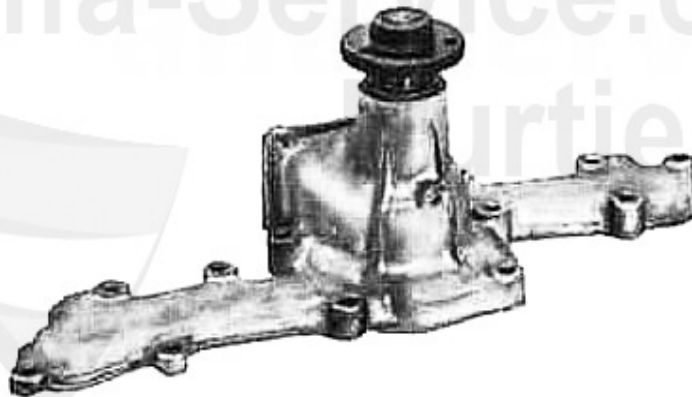

164/Super > motor > circuito agua > 2.0 V6 Turbo > bomba agua

Wasserpumpe/Waterpump 164 2.0 V6 Turbo

---

1. WP 00910

---

1 WP00910

bomba aqua 75 3.0 V6 "Potenziato" 164, 3.0 V6 >1992,2.0

155.00 EUR