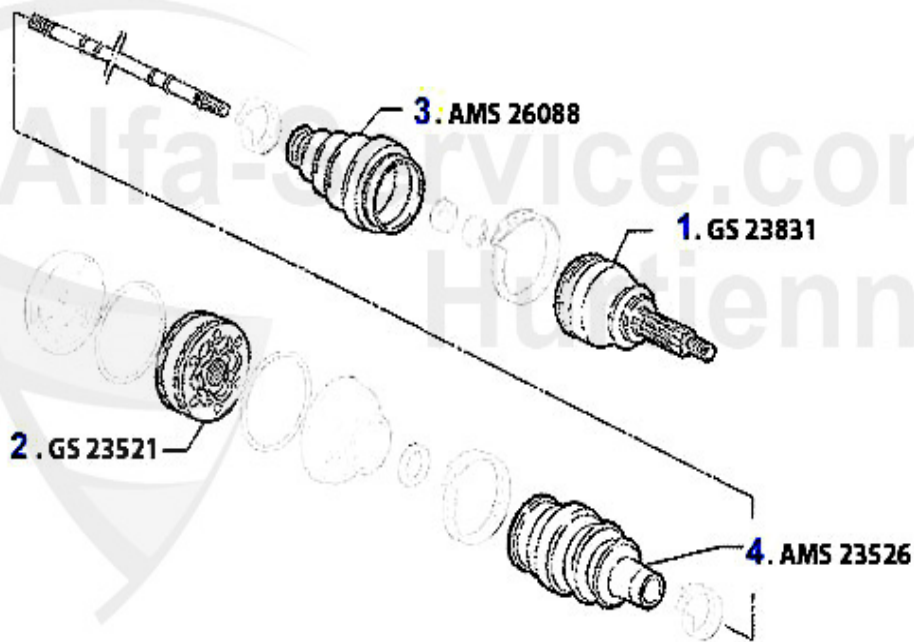

Antriebswelle/Driveshaft 164 3.0 QV 24V Bj. 92>

1	GS23831	cardan ext. 164 Super V6 con ABS	152.86 EUR
2	GS23521	cardan int. 164/Super Turbo, V6	101.55 EUR
3	AMS26088	fuelle ext. 155,164 spider/gtv (916) V6	15.01 EUR
4	AMS23526	fuelle int. 164 3.0 V6/24V,2.5 TD	22.90 EUR