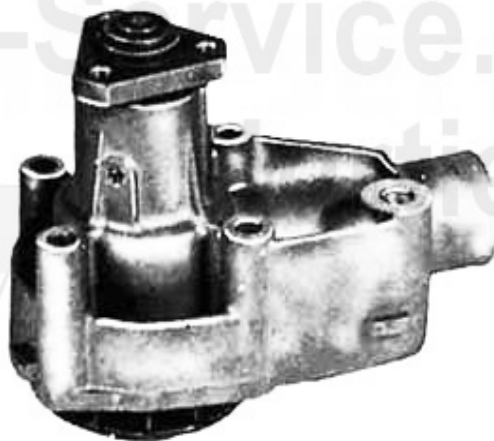

164/Super > motor > circuito agua > 2.0 Turbo 4-Zyl. > bomba agua

Wasserpumpe/Waterpump 164 2.0 Turbo 4-Cyl.

---

1. WP 25910

---

1 WP25910

bomba aqua 164 2.0 Turbo 4-cyl.

64.12 EUR