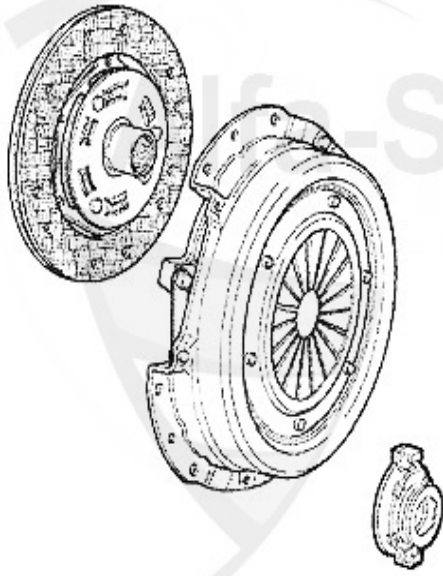

164/Super > transmision > embrague > kit embrague 3.0 QV 24V Bj. 92>

Kupplungs-Kit/Clutch Set 164 3.0 QV 24V Bj. 92>

---

1. KK 727001

Ø 235 mm

---

1 KK727001

kit embrague 155,164 V6 varios 92-98 tambien Diesel gtv

389.00 EUR