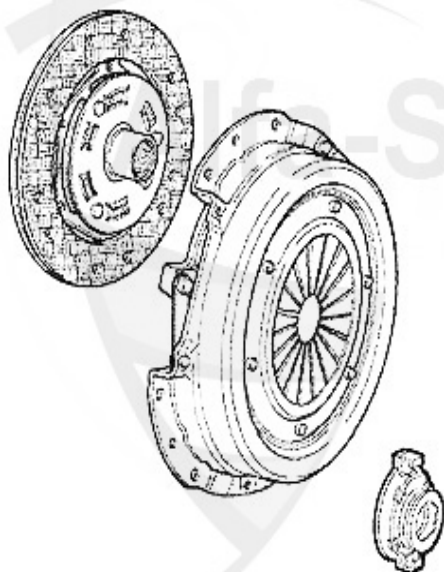

164/Super > transmission > embrague > kit embrague 3.0 V6 12V

Kupplungs-Kit/Clutch Set 164/Super 3.0 V6 12V

---

1. KK 222001

Ø 228 mm

---

1 KK222001

kit embrague 164/Super 3.0 V6/2.5TD 164 2.0 Turbo 4 cyl

355.00 EUR