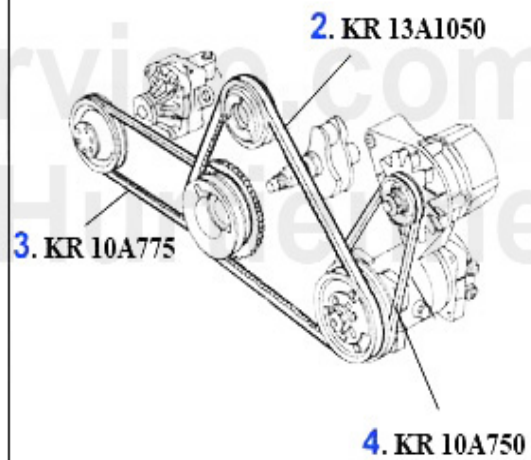

mit/with
Klimaanlage/AC: