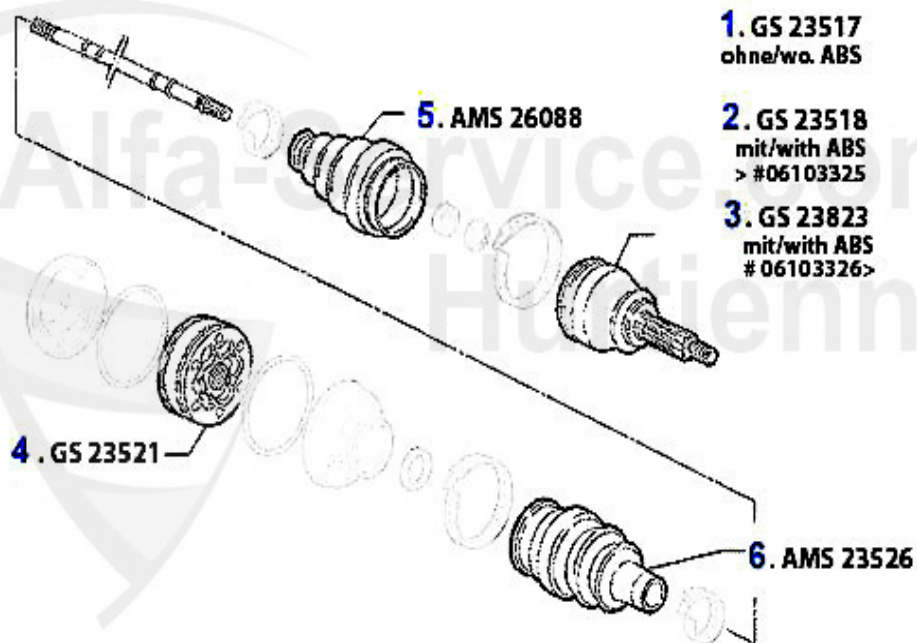

Antriebswelle/Driveshaft 164 3.0 QV Bj. >92

1	GS23517	cardan ext. 164 Turbo/V6 >92 sin ABS	173.37 EUR
2	GS23518	cardan ext. 164 Turbo/V6 con ABS> #006103326	306.73 EUR
3	GS23823	cardan ext. 164 V6 >92 con ABS	197.48 EUR
4	GS23521	cardan int. 164/Super Turbo, V6	101.55 EUR
5	AMS26088	fuelle ext. 155,164 spider/gtv (916) V6	15.01 EUR
6	AMS23526	fuelle int. 164 3.0 V6/24V,2.5 TD	22.90 EUR