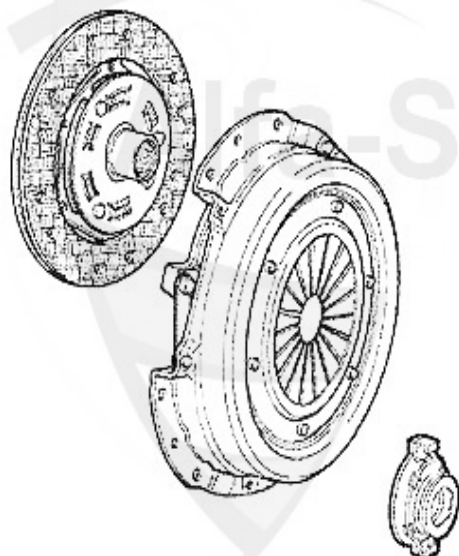

164/Super > transmission > embrague > kit embrague 2.0 Turbo 4-Zyl.

Kupplungs-Kit/Clutch Set 164 2.0 Turbo 4-Cyl.

---

1. KK 222001

Ø 228 mm

---

1 KK222001

kit embrague 164/Super 3.0 V6/2.5TD 164 2.0 Turbo 4 cyl

355.00 EUR