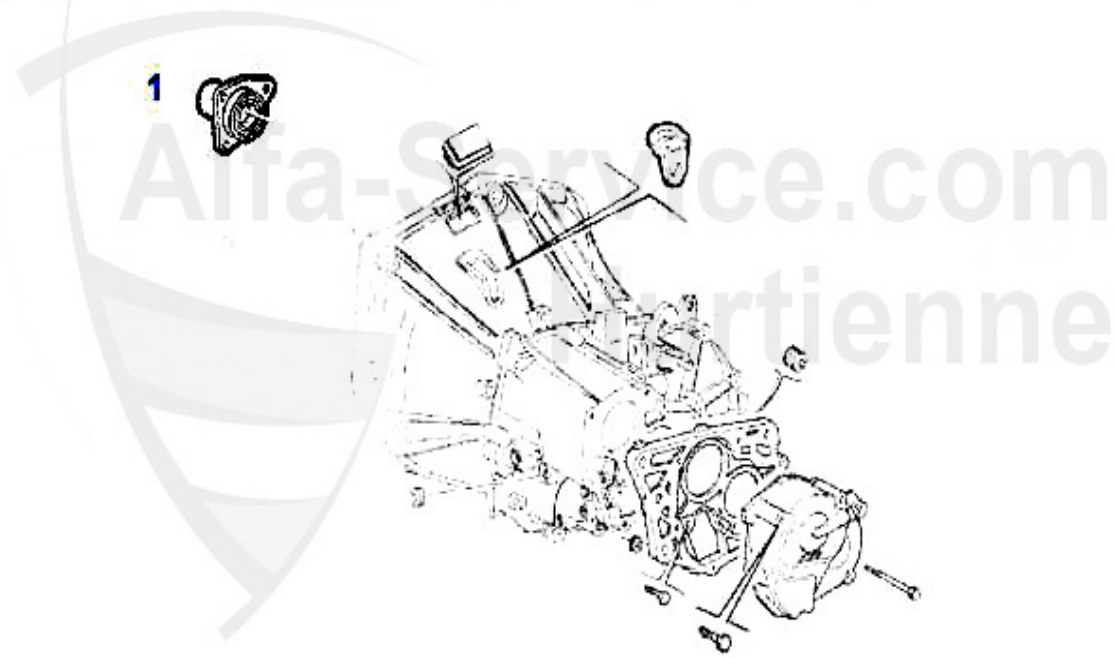

164/Super > transmission > embrague > 2.0 TS

Kupplungs-Kit/Clutch Set 164/Super 2.0 TS

1. KK 472002

Ø 215 mm

1 KK472002

kit embrague 164 2.0 TS 87-92

179.01 EUR

Ausrücker/Sleeve Bearing 164/Super 2.0 TS