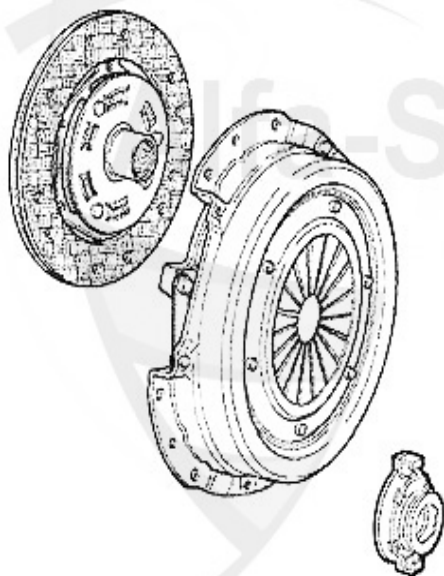

164/Super > transmission > embrague > 2.0 TS

Kupplungs-Kit/Clutch Set 164/Super 2.0 TS

1. KK 472002

Ø 215 mm

1 KK472002

kit embrague 164 2.0 TS 87-92

179.01 EUR

Ausrücker/Sleeve Bearing 164/Super 2.0 TS