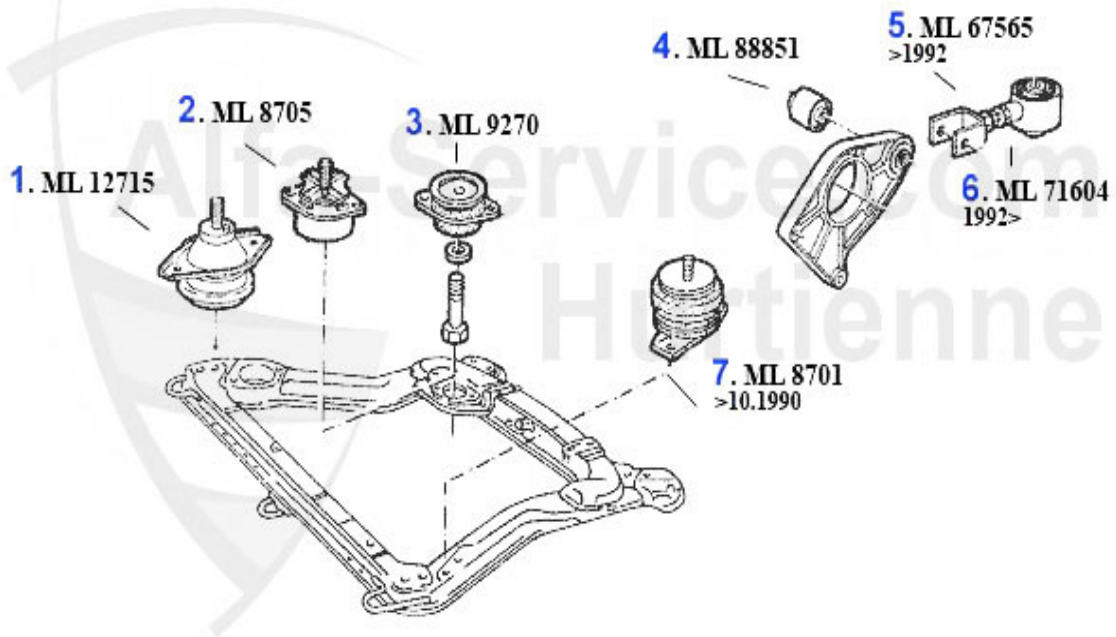

Motorlager/Enginemount 164/Super 2.0 TS

1	ML12715	soporte motor del. der. 164/Super 2.0 TS	159.00 EUR
4	ML88851	soporte motor delantero 164/Super TS/TD	18.80 EUR