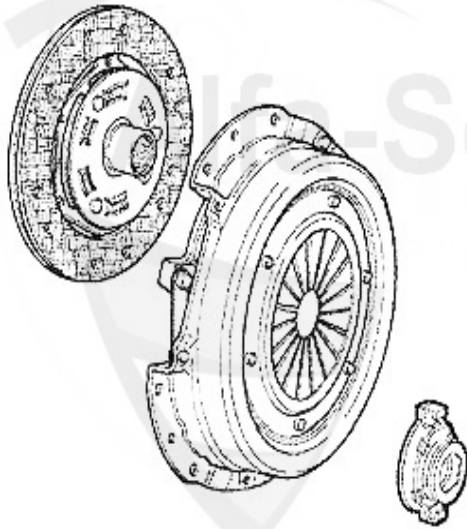

166 > transmission > embrague > kit embrague 2.0 V6 Turbo

Kupplungs-Kit/Clutch Set 166 2.0 V6 Turbo

---

1. KK 740355

Ø 235 mm

---

1 KK740355

Kupplungs-Kit 166 2.0 V6 Turbo, 3.2 V6 24V

365.00 EUR