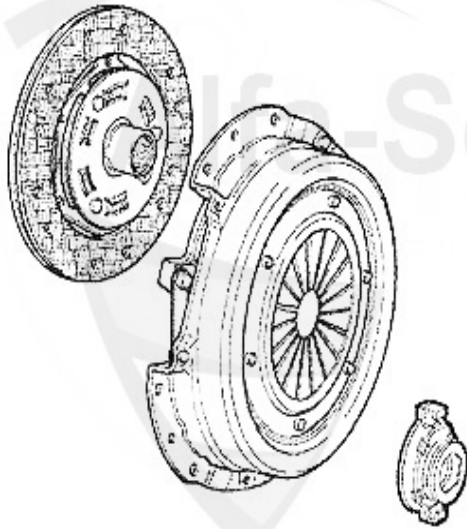

166 > transmission > embrague > kit embrague 3.0 V6 24V

Kupplungs-Kit/Clutch Set 166 3.0 V6 24V

---

1. KK 735943

Ø 235 mm

---

1 KK735943

Kupplungs-Kit 166,gtv/spider (916) 3.0 V6 24V Bj. 98>

368.28 EUR