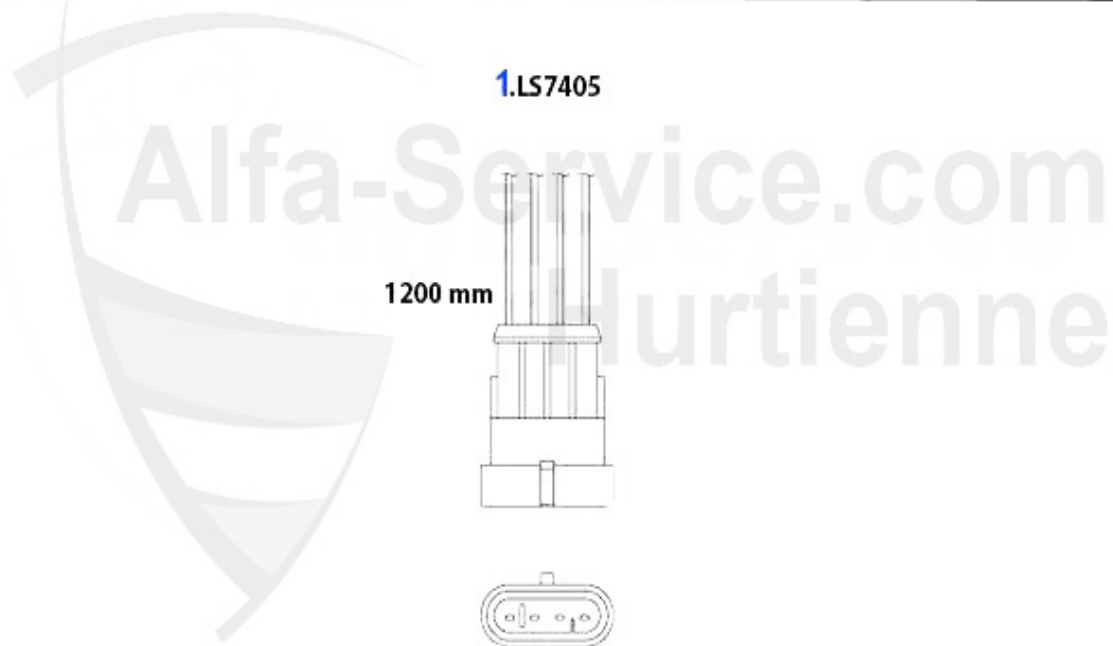

166 > escape > sonda Lambda > 2.0 V6 Turbo

Lambda-Sonde/Lambda Probe 166 2.0 V6 Turbo

---

1 LS7405

sonda Lambda 145/9 1.4/1.6/1.8/16V TS/2.0 QV, 156 1.6 1

127.00 EUR