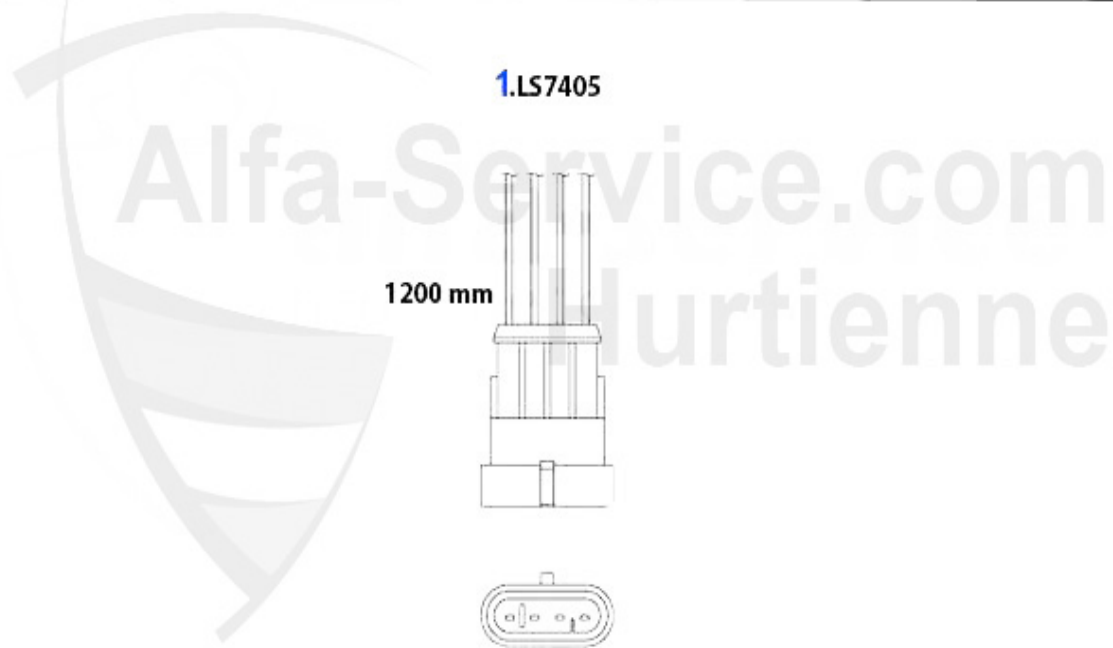

166 > escape > sonda Lambda > 2.5/3.0 V6 24V CF2

Lambda-Sonde/Lambda Probe 166 2.5/3.0 V6 24V CF2

---

1 LS7405

sonda Lambda 145/9 1.4/1.6/1.8/16V TS/2.0 QV, 156 1.6 1

127.00 EUR