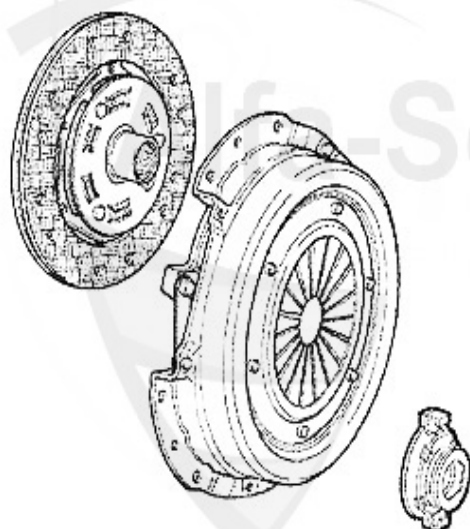

166 > transmission > embrague > kit embrague 2.0 TS

Kupplungs-Kit/Clutch Set 166 2.0 TS

---

1. KK 739501

Ø 235 mm

---

1 KK739501

Kupplungs-Kit 147,156,Nuovo GT 1.9 JTD 16V, 166 2.0 TS

316.99 EUR