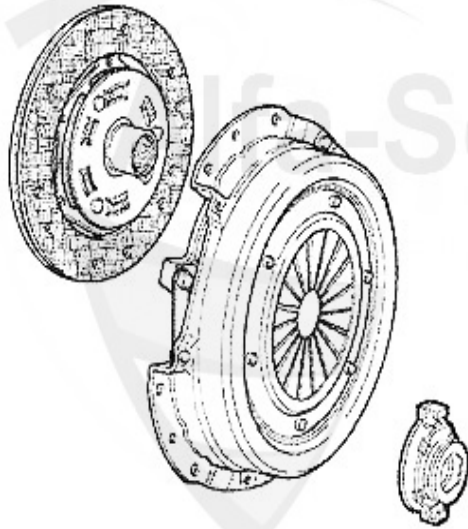

166 > transmission > embrague > kit embrague 2.5 V6 24V

Kupplungs-Kit/Clutch Set 166 2.5 V6 24V

---

1. KK 739490

Ø 235 mm

---

1 KK739490

Kupplungs-Kit 166 2.5/3.0 V6 24V

352.89 EUR