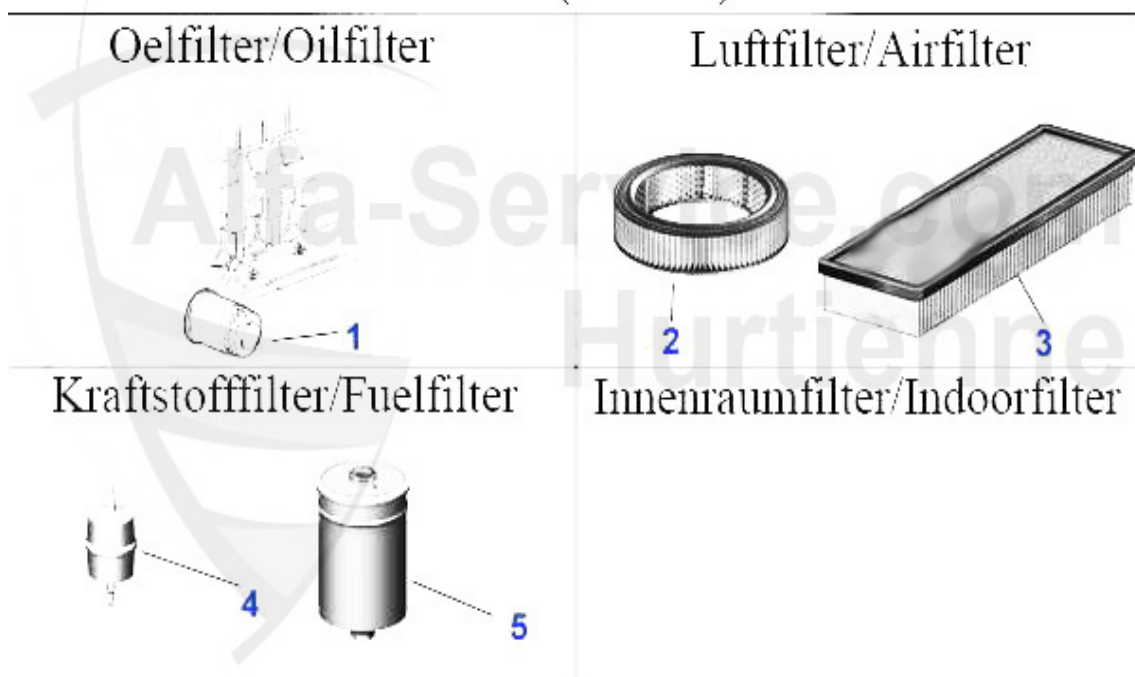

Filter 33 (905/7) 8V

1	OF123	filtro aceite Sud/Sprint,33(905/7) 116 6-cilindros/Turb	11.00 EUR
2	LF40	filtro aire Sud/Sprint,33 (905) 1.2/1.3/ti redondo	19.90 EUR
3	LF185	filtro aire 33 (905/7)145/6 Boxer rect.	20.90 EUR
4	KF013	filtro carburante	4.62 EUR
5	KF96	filtro carburante Sud/Sprint,33 (905/7), 145/6,155, ros	25.99 EUR