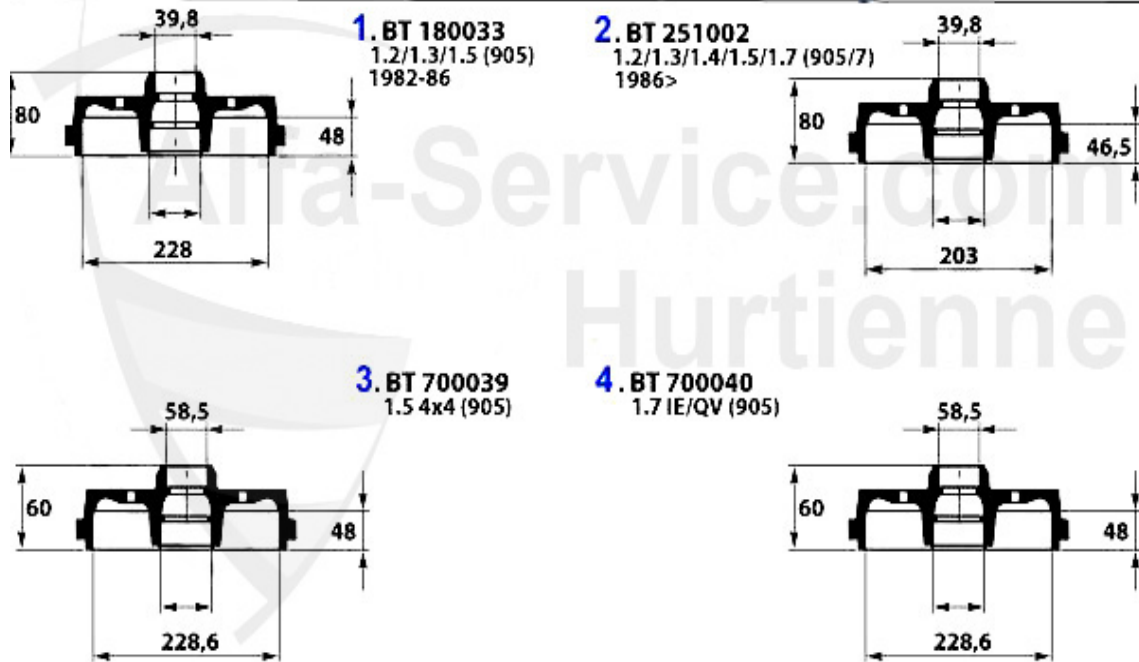

Bremstrommeln/Brakedrums 33 (905/7)

1	BT180033	tambor de frenos 33 (905) 1.2/1.3/ 1.5/ 83-89 Sud / Sp	108.99 EUR
3	BT700039	tambor de frenos 33 (905) 1.5, 4x4	122.08 EUR