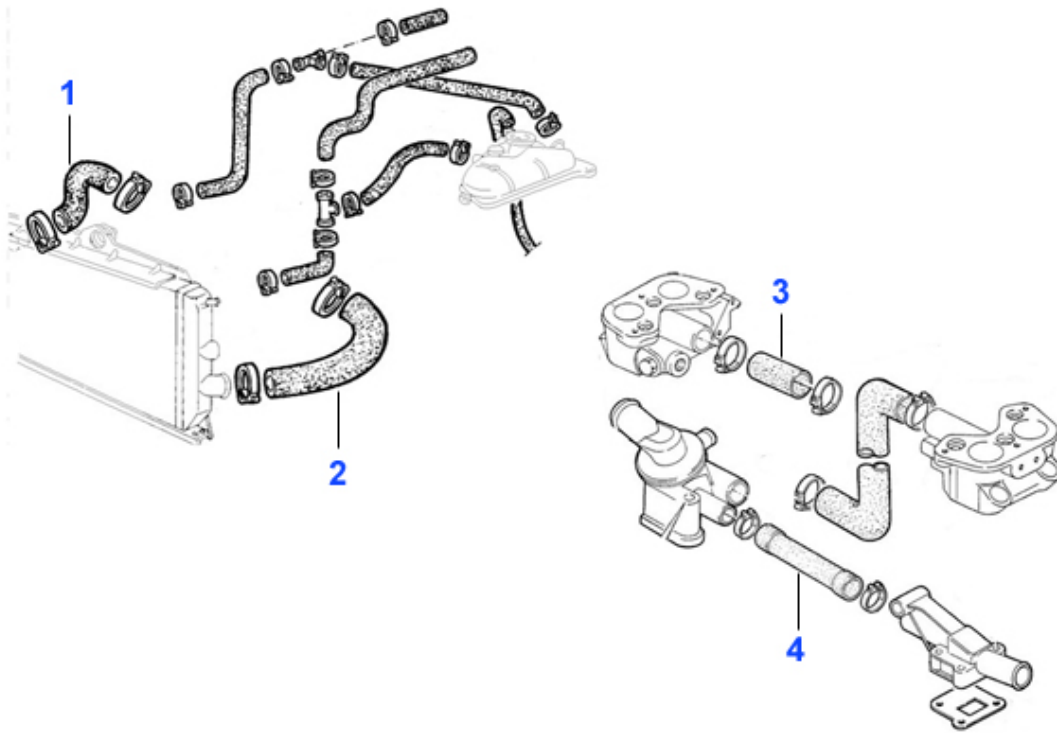

## Wasserpumpe/Waterpump 33 (907) 16V

---

1. WP 02110

---

1 WP02110

bomba agua Sud/Sprint 1.2/1.3 1.5/ti #5051904>,33(905/7

69.90 EUR

33 (905/7) > motor > circuito agua > (907) 16V > mangueras