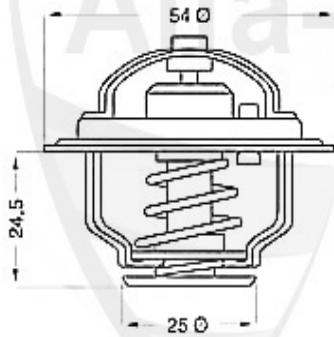

Termostat 33 (905/7) 8V

---

1. TH 150883
(905), >1989