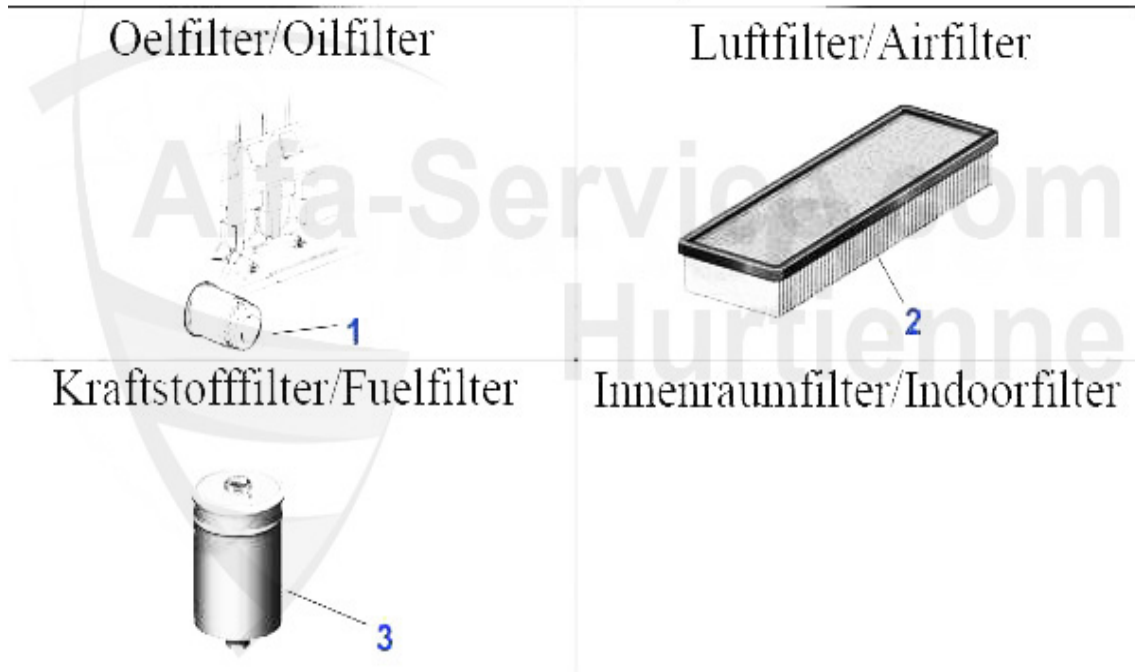

Filter 33 (907) 16V

1	OF123	filtro aceite Sud/Sprint,33(905/7) 116 6-cilindros/Turb	11.00 EUR
2	LF185	filtro aire 33 (905/7)145/6 Boxer rect.	20.90 EUR
3	KF96	filtro carburante Sud/Sprint,33 (905/7), 145/6,155, ros	25.99 EUR