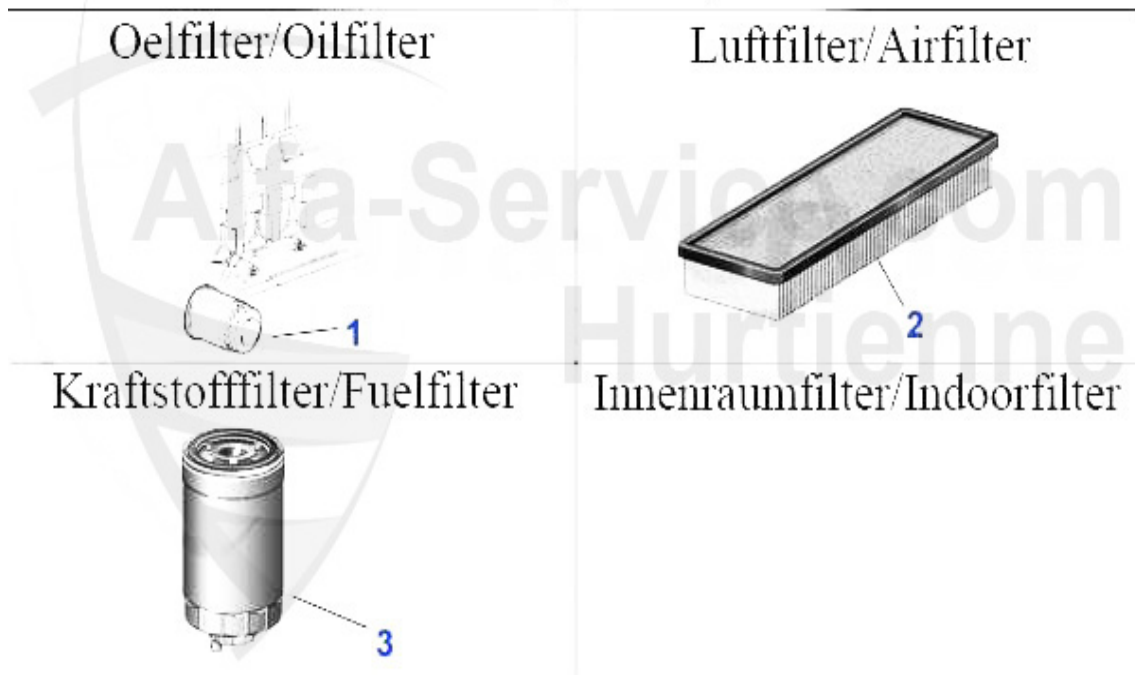

Filter 33 (905/7) TD

1	OF123	filtro aceite Sud/Sprint,33(905/7) 116 6-cilindros/Turb	11.00 EUR
2	LF185	filtro aire 33 (905/7)145/6 Boxer rect.	20.90 EUR
3	KF234	filtro carburante 6,33,75,90,145/6,155 164,Alfetta, Gui	19.08 EUR