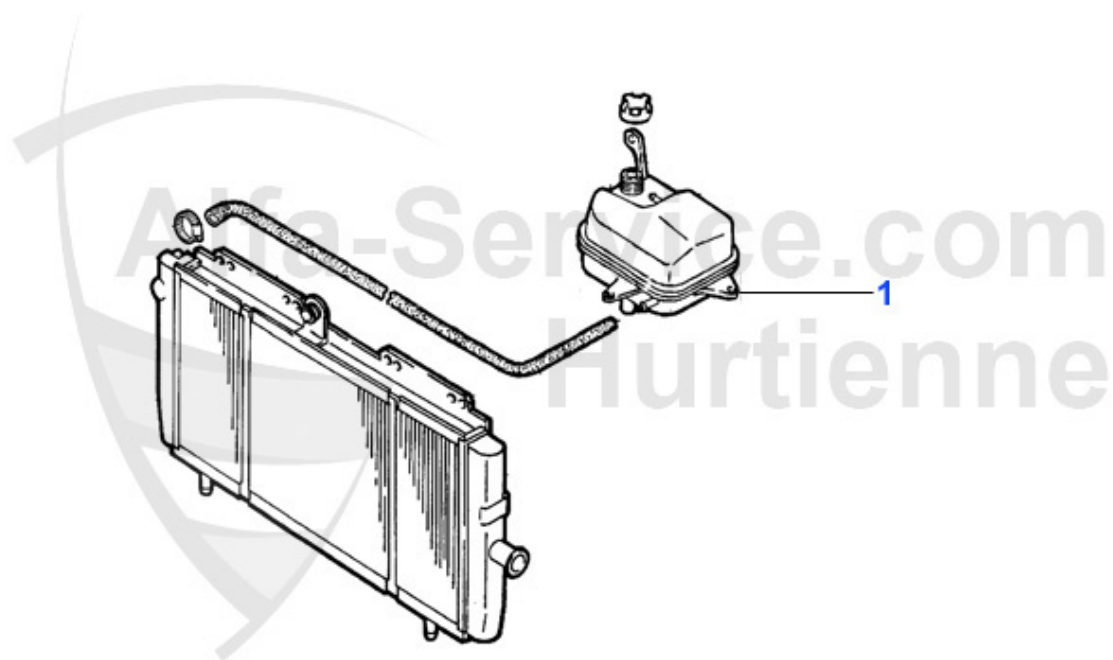

## Wasserpumpe/Waterpump 33 (905/7) TD

---

1. WP 00130

---

1 WP00130

bomba aqua 33 (905/7) 1.8 TD, 155,164 2.5 TD

59.50 EUR

33 (905/7) > motor > circuito agua > (905/7) 1.8 TD > vaso de expansion