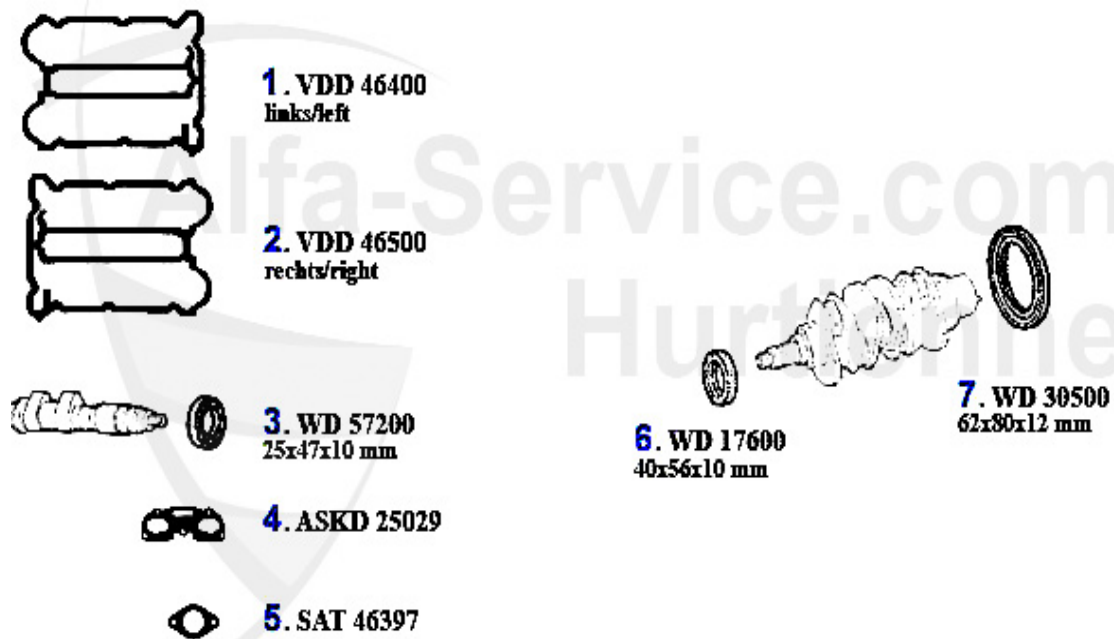

Dichtungen Motor/Gaskets Engine 33 (907) 16V

1	VDD46400	junta cobre-culata izq. 33,145/6 1.7 ie/16V 90-96	22.99 EUR
2	VDD46500	junta cobre-culata der. 33, 145/6 1.7ie/ 16V 90-96	12.83 EUR
3	WD57200	retén arbol de levas 33 (907), 145/6 1.7 ie 16V	9.90 EUR
4	ASKD25029	junta colector admision 33 (907),145/6 Boxer 16V	12.53 EUR
5	SAT46397	junta colector escape 33 (907), 145/6 1.7 ie 16V	8.50 EUR
6	WD17600	retén ciguenal delantero 40/56/10 Sud/ Sprint, 33 (905/	18.66 EUR
7	WD30500	retén ciguenal trasero (volante-motor) Sud/Sprint, 33 (	39.00 EUR