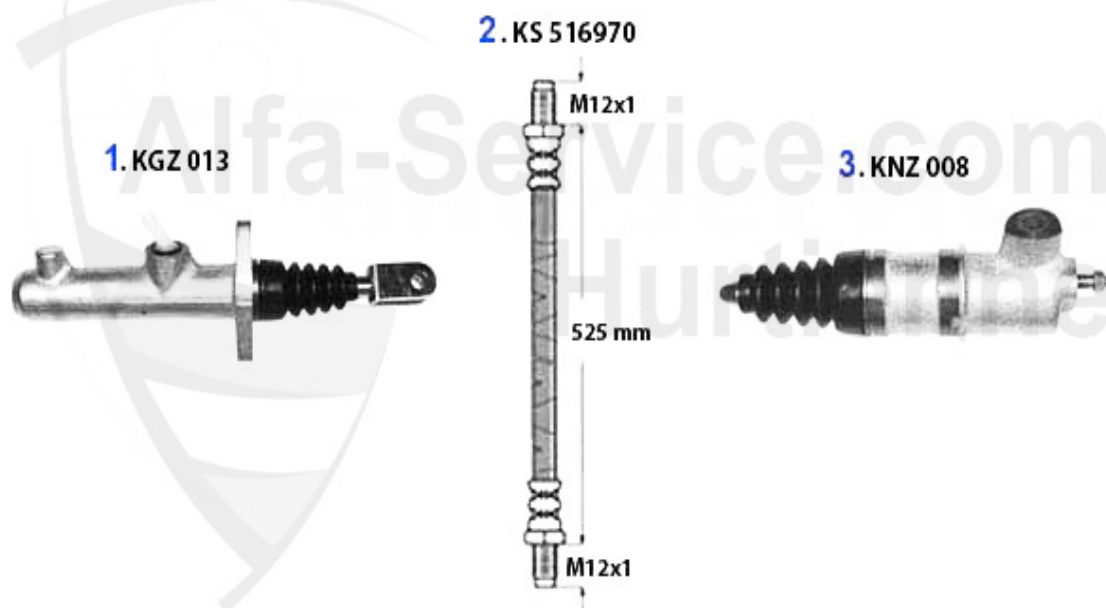

Kupplungsbetätigung/Clutch Actuation 33 (907)

1	KGZ013	cilindro emisor embr. 33 (905/7) Sud/Sprint	70.00 EUR
2	KS516970	latiguillo embrague 33 (905/7) Sud/ Sprint (902)	24.00 EUR
3	KNZ008	bombin embrague Sud/Sprint,33 (905/7) 145/6, 1.4,1.6,1.	62.00 EUR