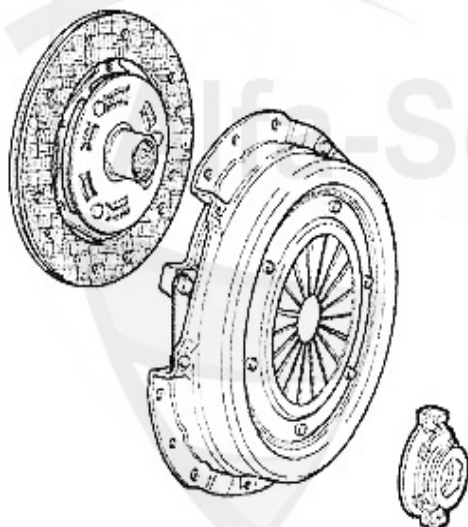

Kupplungs-Kit/Clutch Set 33/SW (907)

1. KK 056002

Ø 200 mm

1.4/1.6 IE

2. KK 338001

Ø 200 mm

1.7 IE/16V/4x4

3. KK 450001

Ø 200 mm

1.8 TD

1	KK056002	kit embrague Sud (901) 1.2/1.3,33 (905/7) 1.4 ie / 1.5	288.99 EUR
2	KK338001	kit embrague Sud/Sprint 1.3/1.5/1.7 ie 33 (905/7) 1.7ie	222.99 EUR
3	KK450001	kit embrague 33 1.8 TD 86-94	209.27 EUR