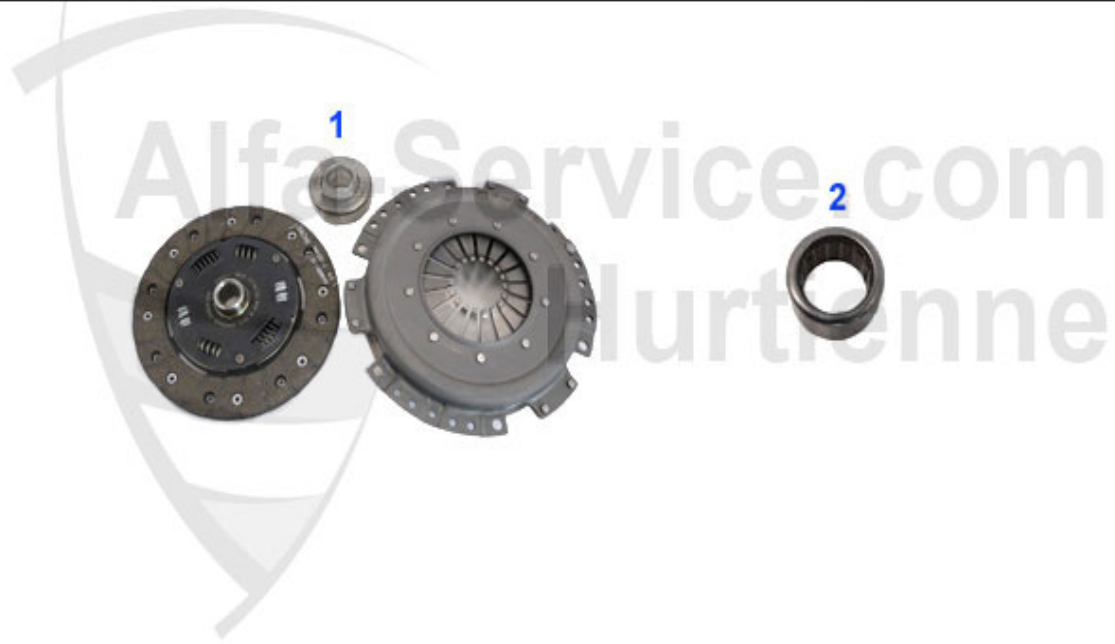

75 > transmission > embrague > 1.6

Kupplungs-Kit/Clutch Set 75 1.6/IE

1 KK427001

kit embrague Alfetta, Giulietta, 75 1.3-1.6 75-89

1400.00 EUR

75 > transmission > embrague > 1.8

Kupplungs-Kit/Clutch Set 75 1.8/IE