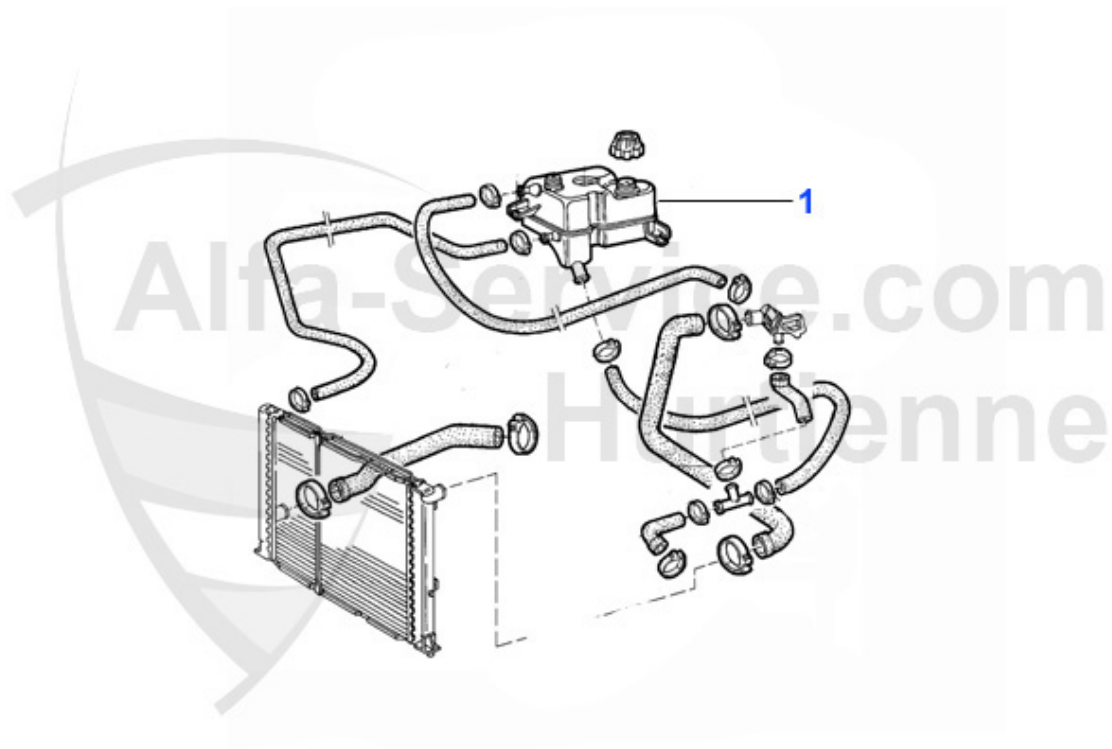

75 > motor > circuito agua > 1.6/1.8/2.0/IE > vaso de expansion

1 KWB33762

Kühlwasserbehälter 75

89.00 EUR