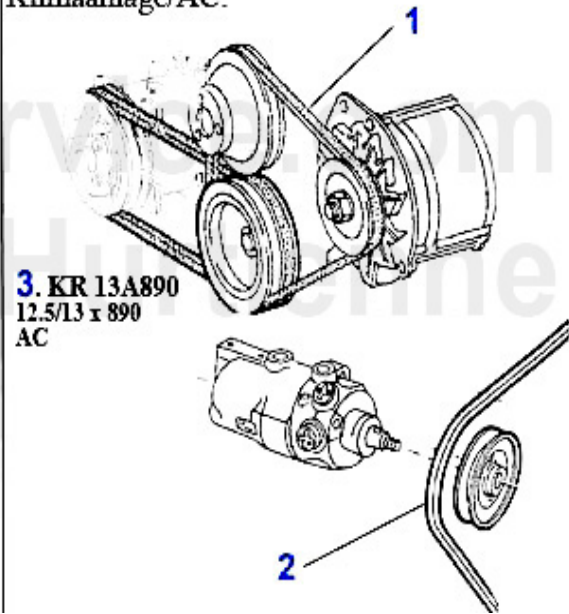

mit/with
Klimaanlage/AC: