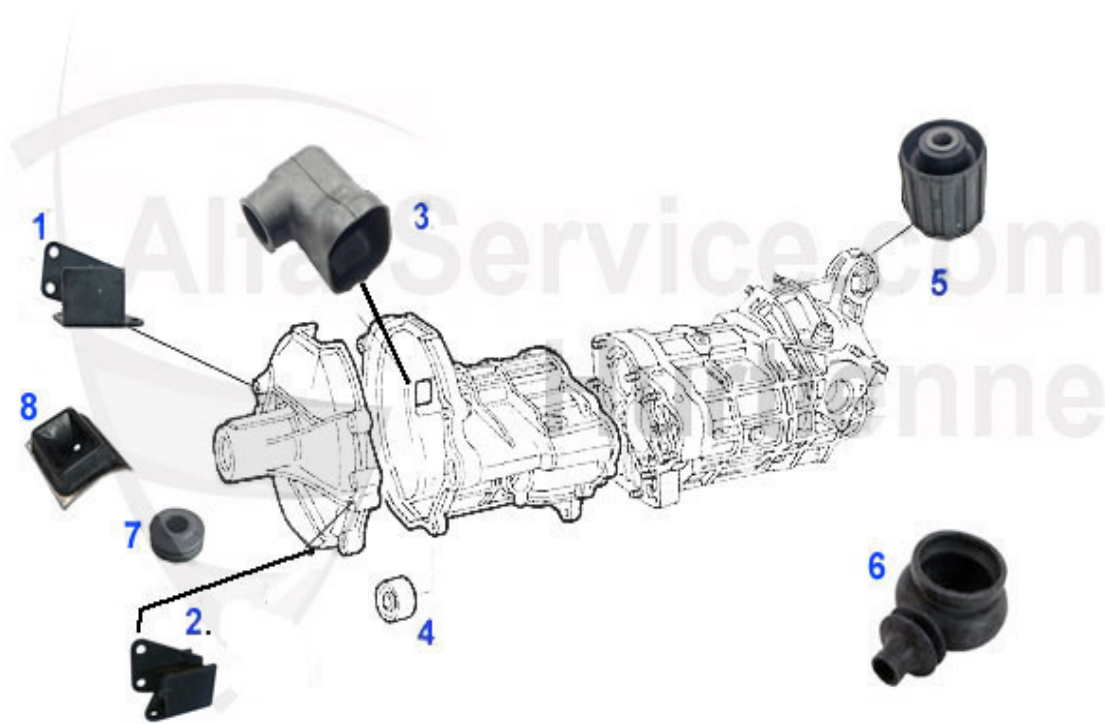

75 > transmision > caja velocidades > 4-Zyl.

1	GL87694	soporte caja vel. der. 75,90 Alfetta, Giulietta,	34.90 EUR
2	GL2363	soporte caja vel. izq. 75 4-cyl. (excepto Turbo), Alfet	34.90 EUR
3	SMS21139	fuelle mando embrague Alfetta, Giulietta, GTV (116),75,	18.35 EUR
4	GL03714	guia mando caja vel. 75,90,RZ,SZ	24.89 EUR
5	GL21958	soporte caja vel. trasero 75,90,RZ,SZ Alfetta, Giuliett	29.90 EUR
6	SMS2345	Schalthebelabdeckung innen Alfetta, Giulietta,GTV (116)	14.49 EUR
7	SMS26078	Staubmanschette für Schaltstange am Getriebe Alfetta,Gi	25.00 EUR
8	SMS2346	Schalthebelmanschette Alfetta,Giuli etta,GTV(116),75,90	Preis auf Anfrage
9	GL21613	Lager f. Getriebeglocke 75,90,RZ/SZ	45.90 EUR
9	MWL6994	rodamiento de bolas para palier central 116, 4 CYL. 4 c	23.80 EUR
10	04 001 0 0	aro sincronizador	59.00 EUR