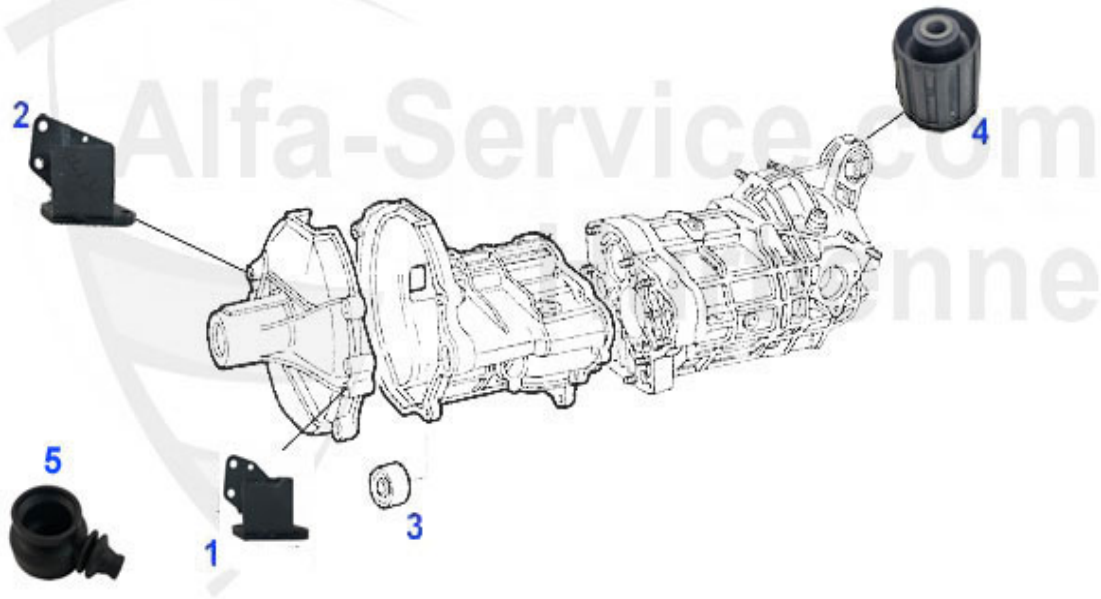

Getriebeaufhängung/Gear Mount 75 2.5/3.0 V6

1	GL2364	soporte caja vel. izq. 75 1.8 Turbo,2.5/ 3.0 V6, Giulie	39.81 EUR
2	GL2362	soporte caja vel. der. 75 1.8 Turbo, 3.0 V6, Giulietta,	65.00 EUR
3	GL03714	guia mando caja vel. 75,90,RZ,SZ	24.89 EUR
4	GL21958	soporte caja vel. trasero 75,90,RZ,SZ Alfetta, Giuliett	29.90 EUR
5	SMS3119	Schalthebelabdeckung innen 75,90,RZ SZ	15.51 EUR
6	GL21613	Lager f. Getriebeglocke 75,90,RZ/SZ	45.90 EUR