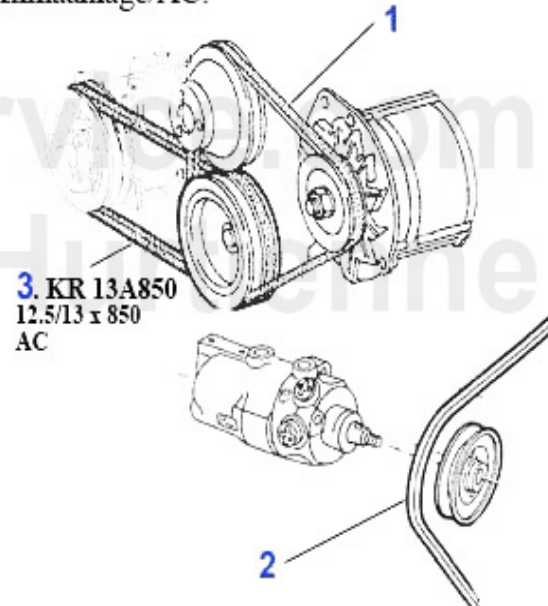

mit/with
Klimaanlage/AC: