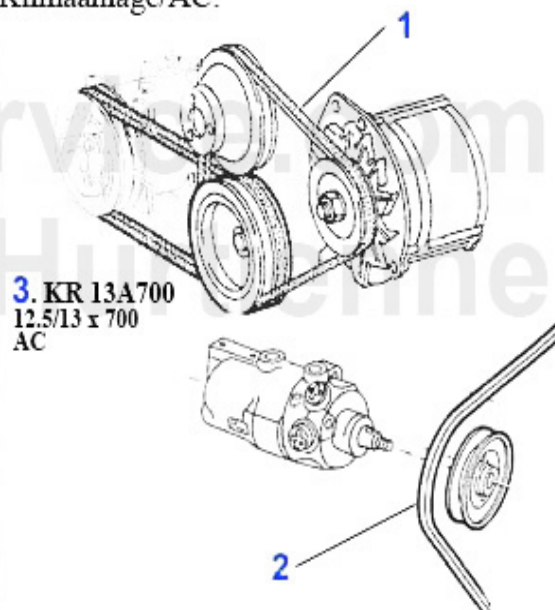

mit/with
Klimaanlage/AC: