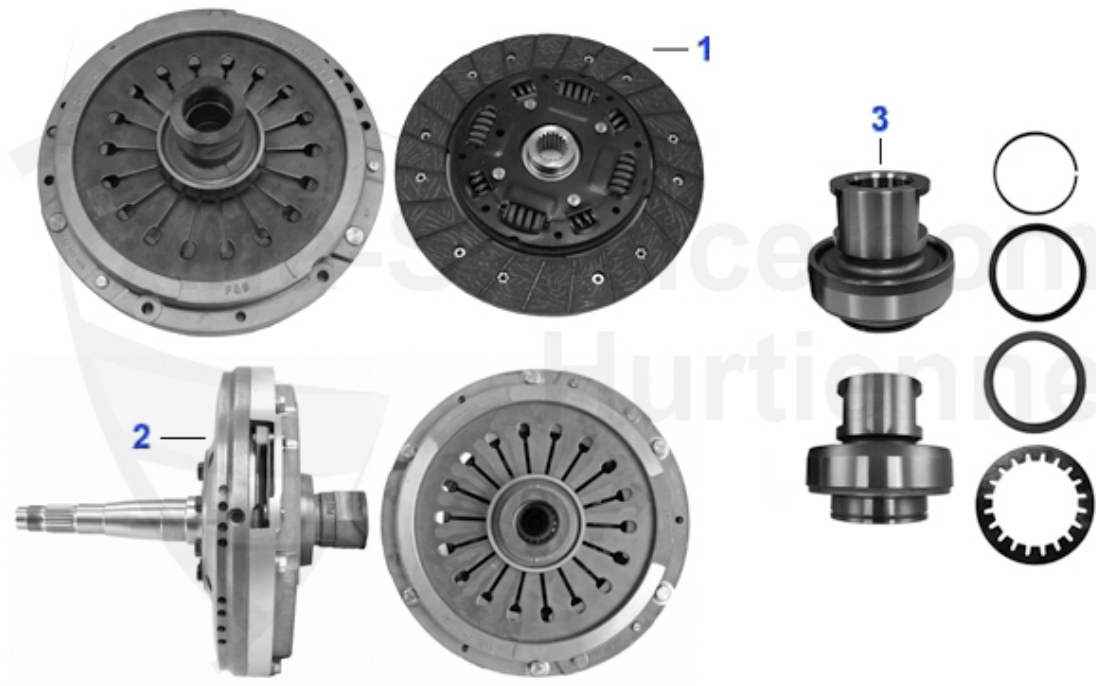

75 > transmission > embrague > 1.8 Turbo

1	KK451002	kit embrague 75 1.8 turbo/2.5/3.0 V6, 90 2.5 ie	Preis auf Anfrage
2	KK101301	Kupplungs-System, Kupplungs-scheibe mit Specialbelag	1849.00 EUR
3	ARL61102	Cojinete de desembrague embrague hidr. 76,2 mm largo, O	345.00 EUR
3	ARL61101	Cojinete de desembrague embrague hidr. 69,2 mm largo, O	345.00 EUR