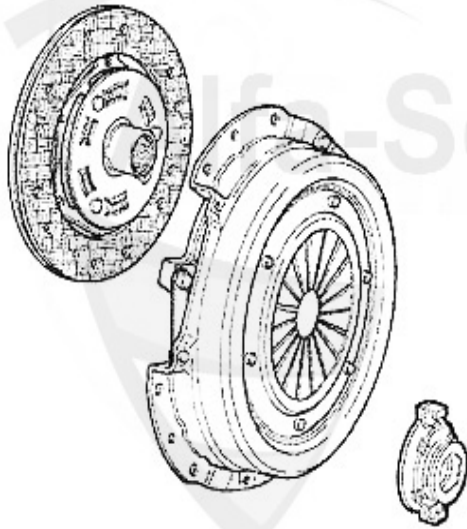

## Kupplungs-Kit/Clutch Set Sud (901)

1. KK 056002

Ø 200 mm

1.2/1.3 - 44/46/50/51/55 KW

2. KK 338001

Ø 200 mm

1.3/1.5 - 61/63/70/77 KW

1	KK056002	kit embrague Sud (901) 1.2/1.3,33 (905/7) 1.4 ie / 1.5	288.99 EUR
2	KK338001	kit embrague Sud/Sprint 1.3/1.5/1.7 ie 33 (905/7) 1.7ie	222.99 EUR