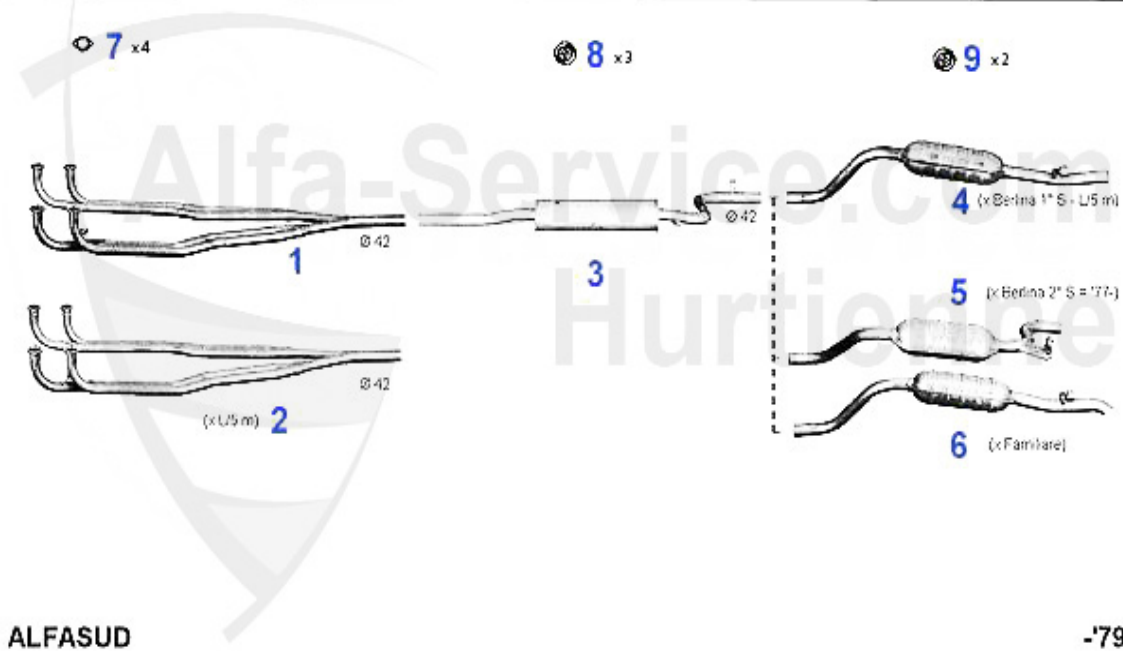

Abgasanlage/Exhaust System Sud Bj. >79

1	VR105501	latiguillo escape Sud Berlina >76	81.04 EUR
2	VR106001	latiguillo escape Sud 1.2-1.5, Berlina 2da Serie33 1.5	155.00 EUR
3	MSD106076	silenciador intermediario Sud 1.3/ti & 1.5/ti/S 33 (905	129.00 EUR
4	NSD105507	silenciador terminal Sud Berlina 1ra serie >77	125.00 EUR
5	NSD105707	silenciador terminal Sud Berlina 2da S 77-79	169.00 EUR
6	NSD105807	silenciador terminal Sud Familiare >79	91.30 EUR
7	SAT094405	junta colector escape Sud/Sprint 33 (905/7),145/6 Boxer	2.90 EUR
8	SAT091012	silent bloc/soporte escape	4.00 EUR