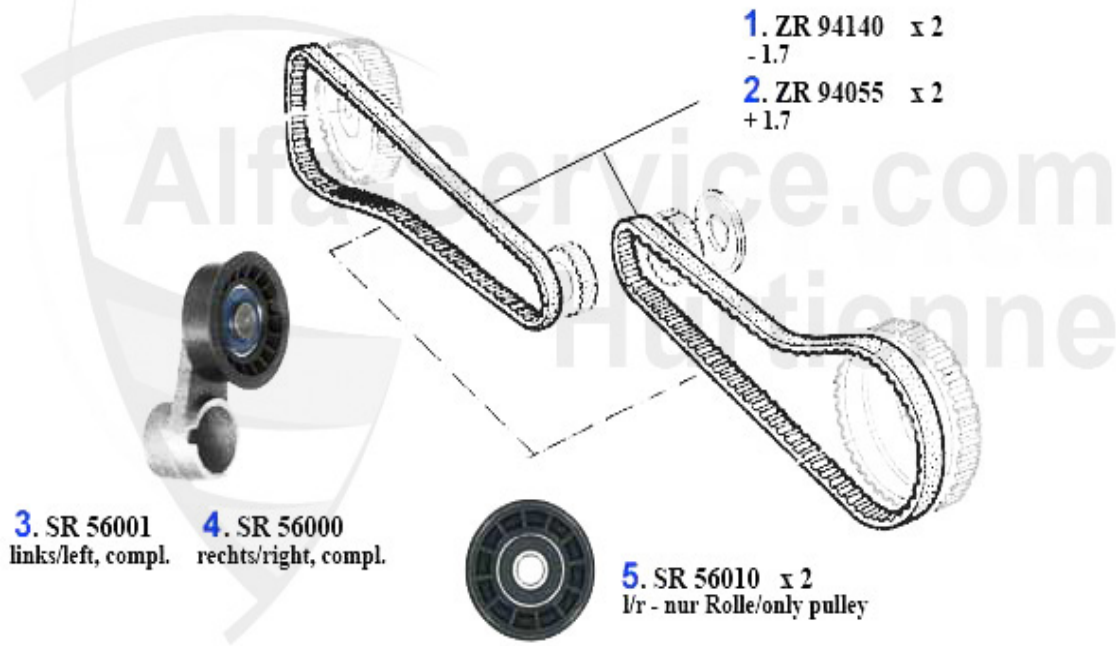

Zahnriemen/Timing Belt Sud/Sprint (901/2)

1	ZR94140	correa dentada 098S170 Sud/Sprint,33 (905/7) 1.3/1.5/1.	34.90 EUR
2	ZR94055	correa dentada 100S170 33 (905/7) 1.3/1.5/1.7/ie/16V/Q	23.21 EUR
3	SR56001	rodillo tensor izq. Sud/Sprint,33,145/6	88.00 EUR
4	SR56000	rodillo tensor der. Sud/Sprint,33,145/6	88.00 EUR
5	SR56010	rodillo tensor 33,145/6 1.7 ie 16V (rodillo suelto)	34.00 EUR