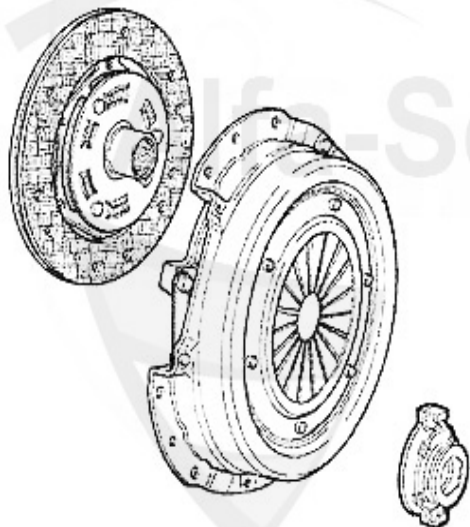

## Kupplungs-Kit/Clutch Set Sud (901)

1. KK 056002

Ø 200 mm

1.2/1.3 - 44/46/50/51/55 KW

2. KK 338001

Ø 200 mm

1.3/1.5 - 61/63/70/77 KW

1	KK056002	kit embrague Sud (901) 1.2/1.3,33 (905/7) 1.4 ie / 1.5	288.99 EUR
2	KK338001	kit embrague Sud/Sprint 1.3/1.5/1.7 ie 33 (905/7) 1.7ie	222.99 EUR

## Kupplungs-Kit/Clutch Set Sud/Sprint (902)

1. KK 338001

Ø 200 mm

1 KK338001

kit embrague Sud/Sprint 1.3/1.5/1.7 ie 33 (905/7) 1.7ie

222.99 EUR