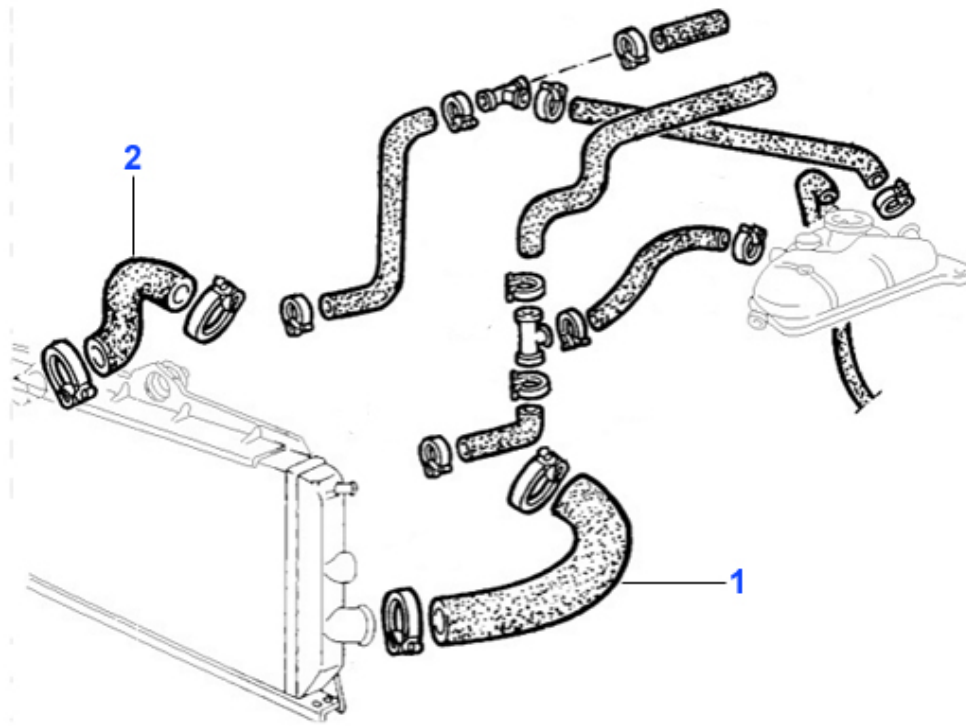

Alfa Sud/Sprint > motor > circuito agua > mangueras

1	KWS09745	Kühlwasserschlauch unten Sud/Sprint > Mot.058086	Preis auf Anfrage
2	KWS02968	Kühlwasserschlauch oben Sud/Sprint, 33 (905)	20.50 EUR