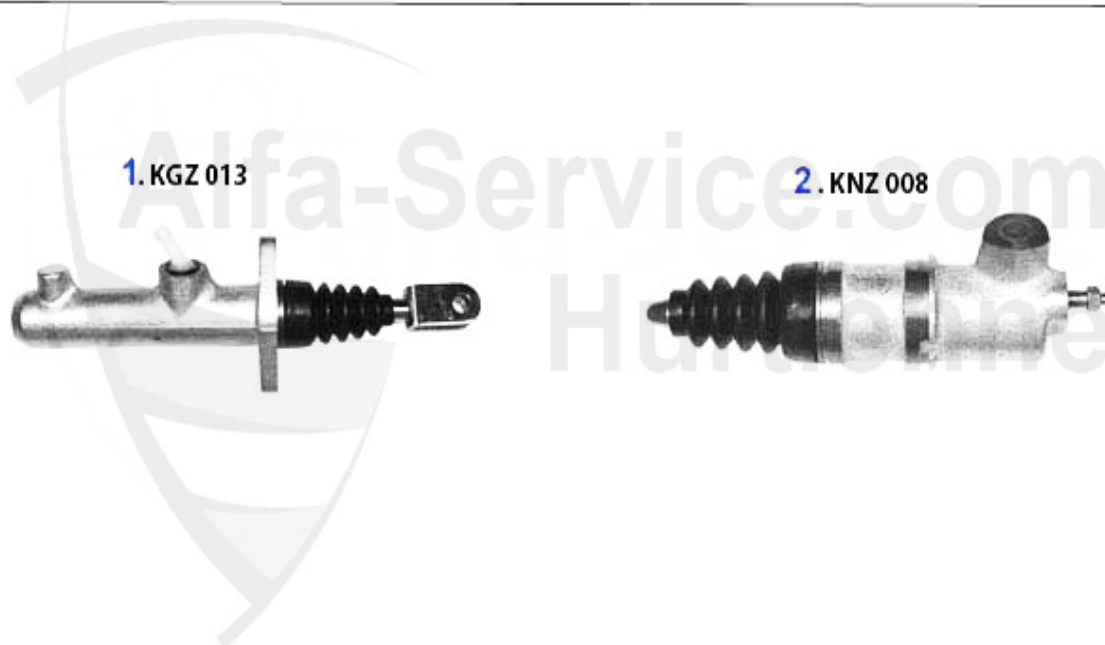

Kupplungsbetätigung/Clutch Actuation Sud Sprint (902)

1	KGZ013	cilindro emisor embr. 33 (905/7) Sud/Sprint	70.00 EUR
2	KNZ008	bombin embrague Sud/Sprint,33 (905/7) 145/6, 1.4,1.6,1.	62.00 EUR