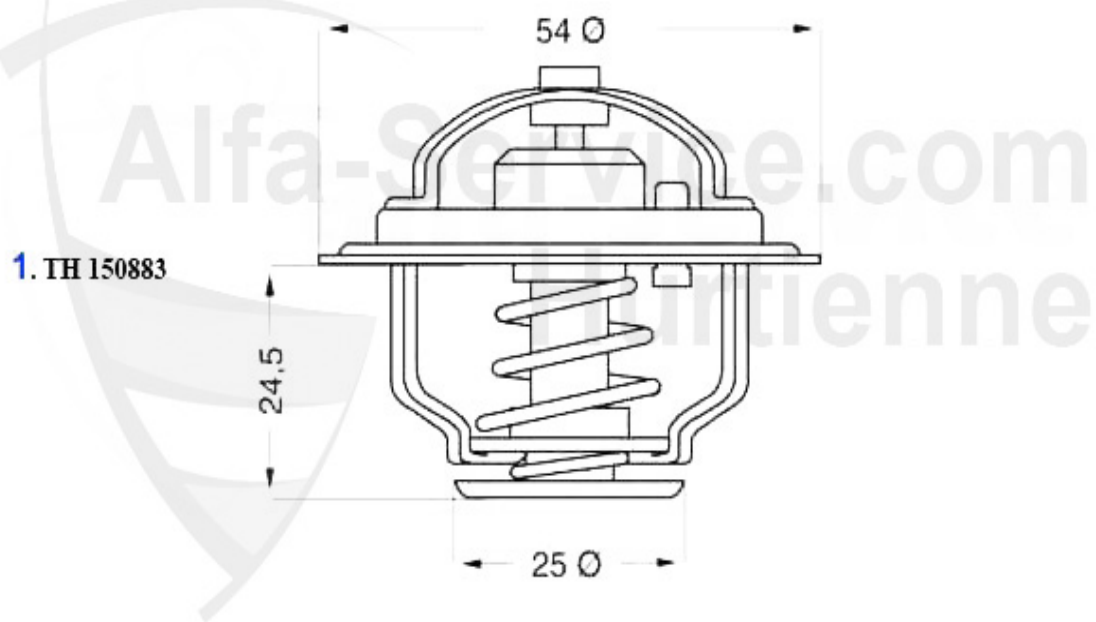

Thermostat Sud/Sprint (901/2)

---

1 TH150883

termostato Sud/Sprint, 33 (905) 1.2/1.3

32.50 EUR