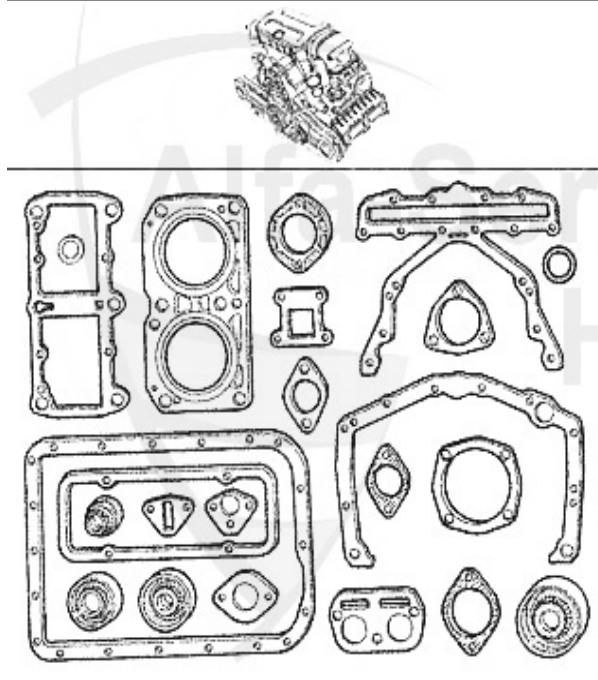

Motordichtsatz/Full Set Sud/Sprint (901/2)

1. MDS 41700
(901) Ø 81mm
1.2/1.3/ti, 1971-1986

2. MDS 41800
(901/2) Ø 81mm
1.3 ti, 86 PS/HP, 1980-1984

3. MDS 41900
(901/2) Ø 85 mm
1.5/ti, 83/95 PS/HP

4. MDS 42000
(902) Ø 85 mm
1.5 ti, 102/105 PS/HP

5. MDS 42100
(902) Ø 88 mm
1.7 / IE

1	MDS41700	kit juntas motor Sud/Sprint, 33 (905) 1.2/1.3 71-87	152.86 EUR
2	MDS41800	kit juntas motor Sud/Sprint 33 (33 1.3 79-89	152.86 EUR
3	MDS41900	kit juntas motor Sud/Sprint 33 (905) 78-90	204.20 EUR
4	MDS42000	kit juntas motor Sud/Sprint, 33 1.5/ti/QV 62-77 KW 79	169.00 EUR
5	MDS42100	kit juntas motor Sud/Sprint, 33/SW (905/7) 1.7 ie/QV 8V	189.00 EUR