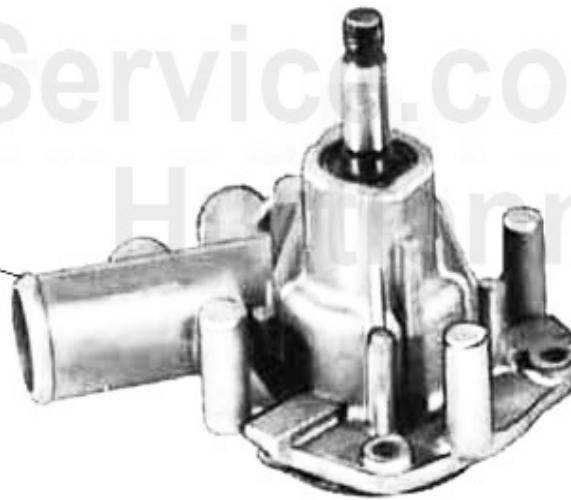

Alfetta > motor > circuito agua > bomba agua > 2.0 TD

Wasserpumpe/Waterpump Alfetta 2.0 TD

---

1. WP 66016

---

1 WP66016

bomba aqua Alfetta 2.0 TD

85.68 EUR