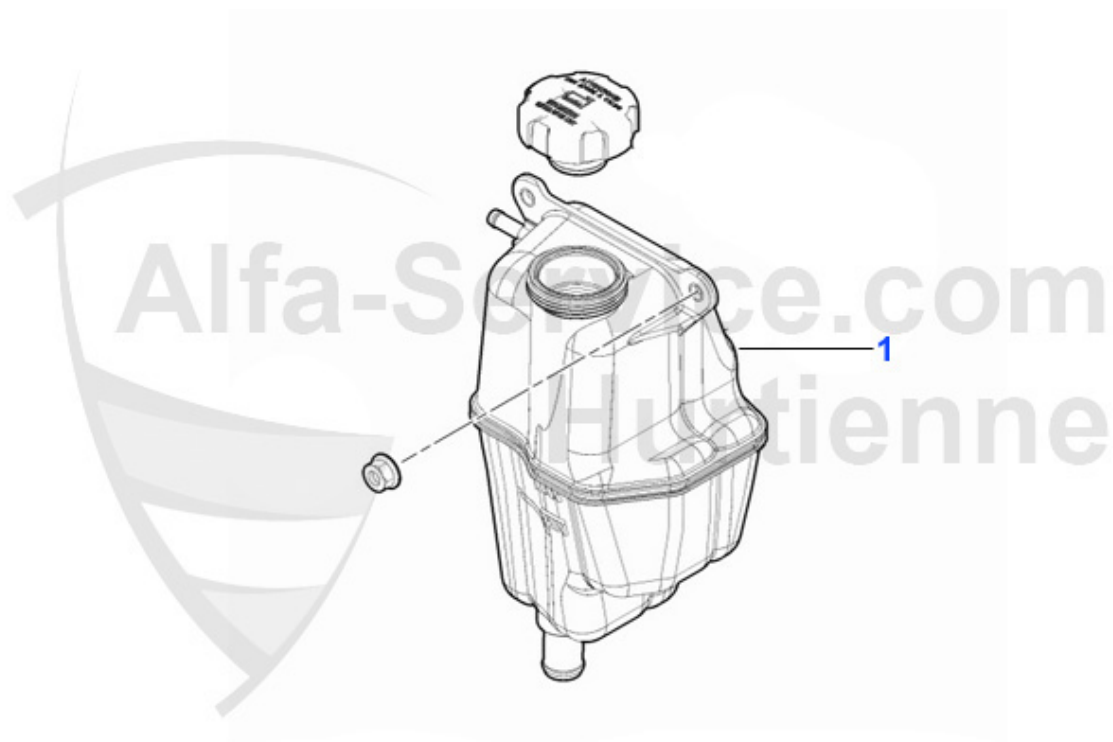

Wasserpumpe/Waterpump gtv/spider (916) 2.0 JTS

1. WP 00310

1 WP00310

bomba aqua 145/6 1.4/1.6/1.8/2.0/ie 16V TS,147 1.6/2.0

72.49 EUR

Brera/Spider (939) > motor > circuito agua > 2.0 JTS > vaso de expansion