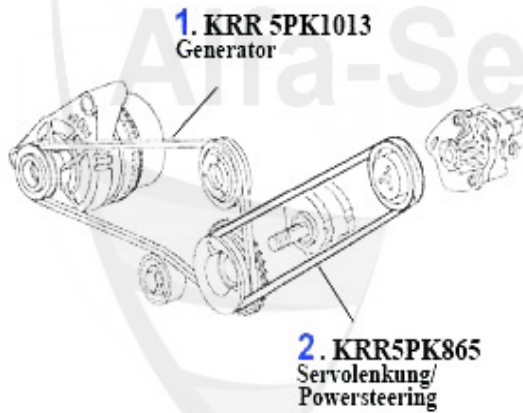

Keilriemen/V-Belt gtv/spider (916) 3.0 V6 12V

ohne/without
Klimaanlage/AC: