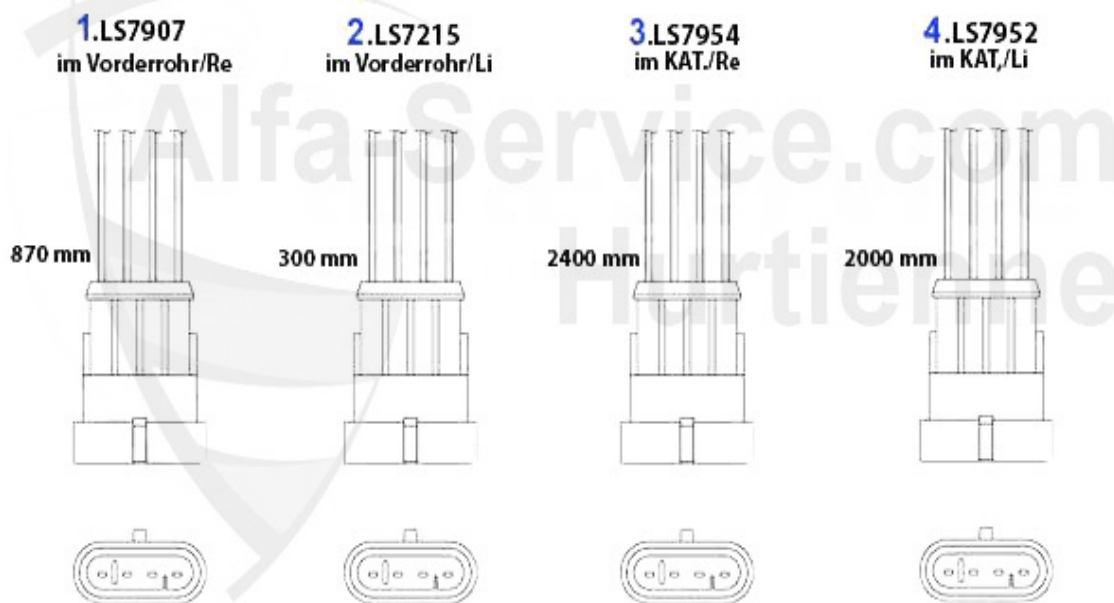

Brera/Spider (939) > escape > sonda Lambda > 3.2 V6 24V/GTA

Lambda-Sonde/Lambda Probe gtv/spider (916) 3.02 V6 24V/GTA

1	LS7907	sonda Lambda 147 GTA,156 2.5 V6 24V 10.00>/3.2 GTA,gtv/	108.00 EUR
2	LS7215	Lambda-Sonde 147 1.6 16V TS ECO, 3.2 V6 24V GTA 166 2.5	111.82 EUR
3	LS7954	sonda Lambda 147 GTA, 156 2.5 V6 24V 01.02>/3.2 GTA 03.	109.00 EUR
4	LS7952	sonda Lambda 147 GTA, 156 2.5 V6 24V 01.02>/3.2 GTA, GT	99.00 EUR