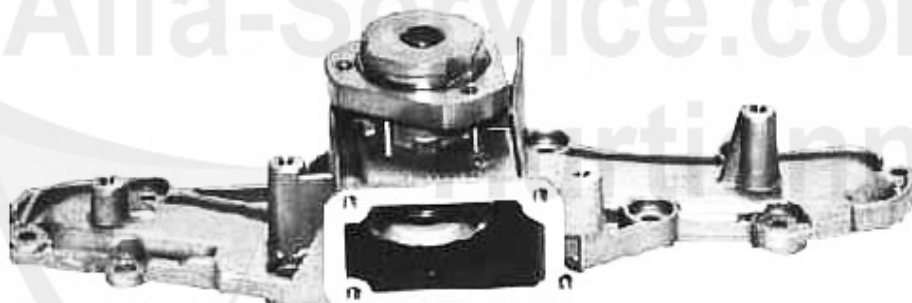

Brera/Spider (939) > motor > circuito agua > 3.0/3.2 V6 24V > bomba agua

Wasserpumpe/Waterpump gtv/spider (916) V6 24V

---

1. WP 81355

---

1 WP81355

bomba aqua 147 3.2 GTA, 156 2.5 V6 24V, 166 V6 24V/2.0

158.00 EUR