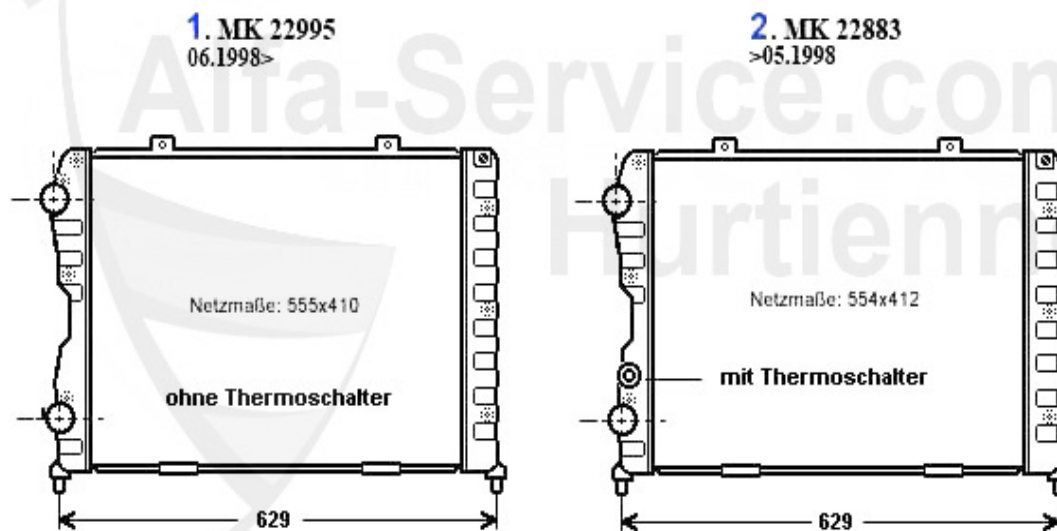

Motorkühler/Radiator gtv/spider (916) 3.0 V6

1	MK22995	Motorkühler gtv/spider (916) 1.8/2.0 16V TS ab # 60232	359.00 EUR
2	MK22883	Motorkühler gtv/spider (916) 2.0 V6 Turbo, 3.0 V6 alle	375.00 EUR