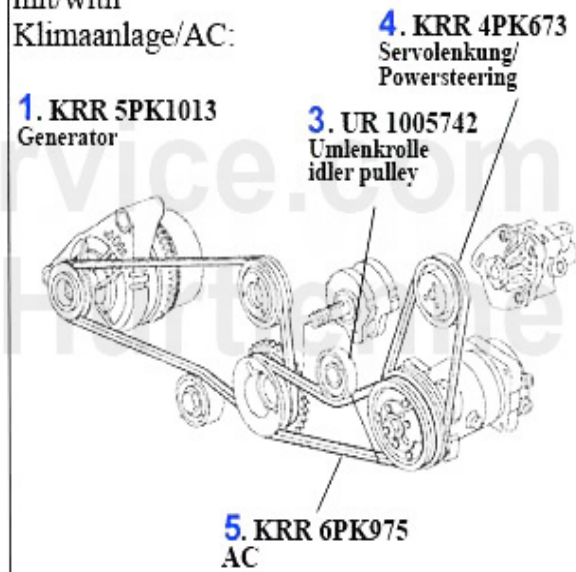

mit/with
Klimaanlage/AC: