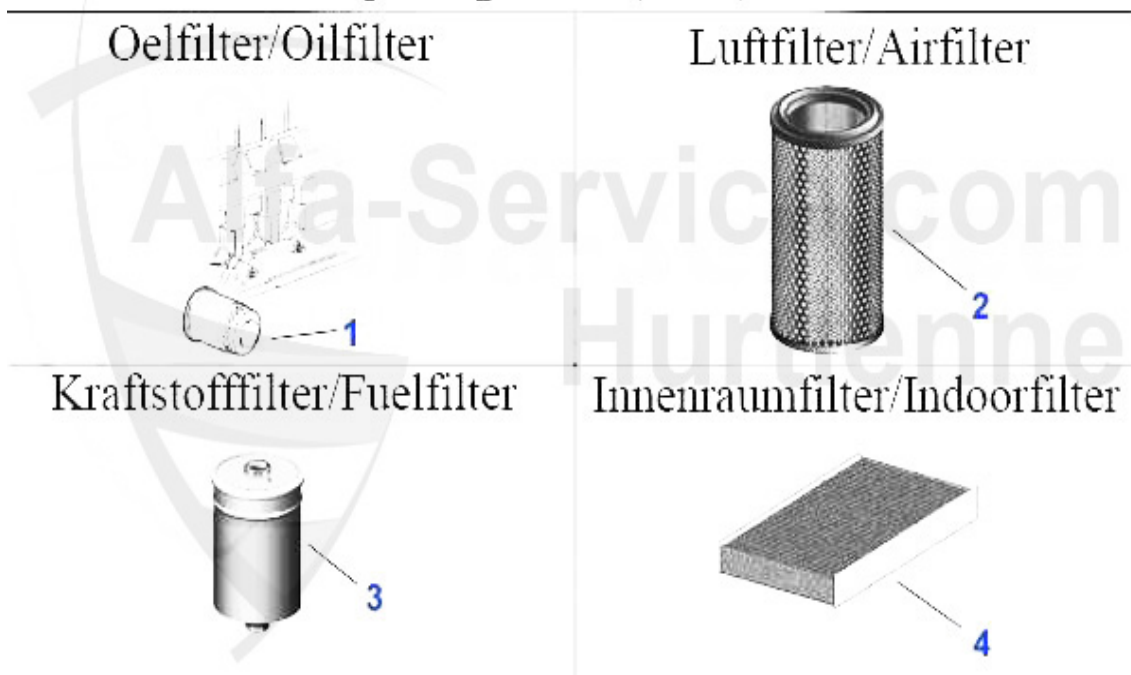

Filter gtv/spider (916) 3.0 V6

1	OF124	filtro aceite 147,155,156,164,166,gtv/ spider (916),nuo	9.13 EUR
2	LF93	Luftfilter 166,gtv/spider (916) ab # 6053907,Nuovo GT 1	28.50 EUR
3	KF86	filtre carburante 75,164/Super,gtv/ spider (916), rosca	25.89 EUR
4	IF314	filtro antipolen 145/6/155 96> gtv/spider (916) 98>	26.91 EUR