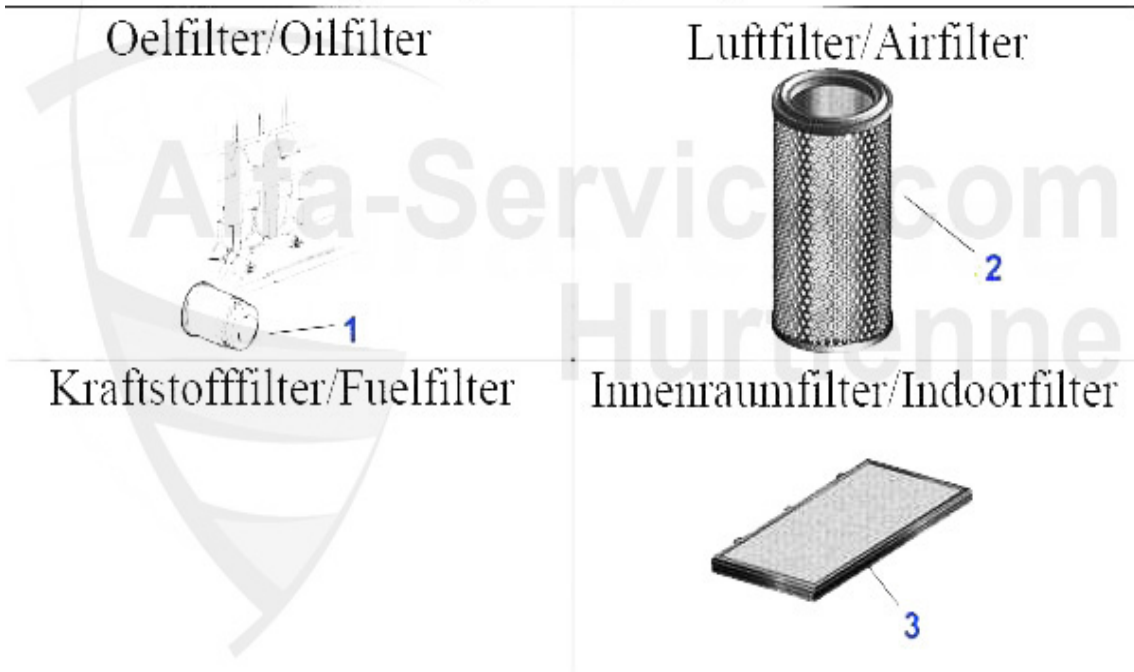

Filter gtv/spider (916) 2.0 JTS

1	OF519	filtro aceite 145/6,147,155,156,166, gtv/spider (916),	8.90 EUR
2	LF93	Luftfilter 166,gtv/spider (916) ab # 6053907,Nuovo GT 1	28.50 EUR
3	IF309	filtro antipolen 145/6/155 >96 gtv/spider (916) >98,	26.91 EUR