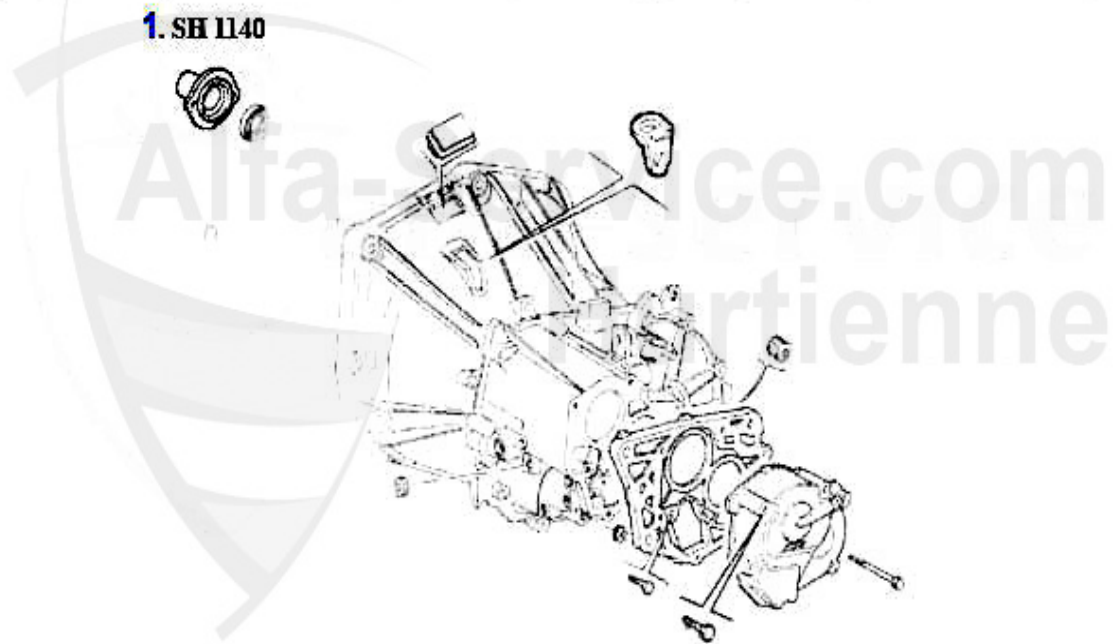

Ausrücker/Sleeve Bearing gtv/spider (916) 1.8/2,0 TS

1 FH1140

guia para cojinete 145/6,147,155,156, gtv/spider (916)

49.00 EUR