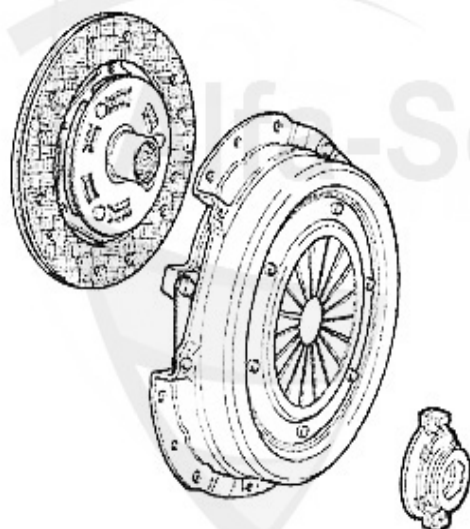

Kupplungs-Kit/Clutch Set gtv/spider (916) 2.0 JTS

---

1. KK 190116
Ø 230 mm

1 KK190116

Kupplungs-Kit gtv/spider 2.0 JTS Nuovo GT 2.0 JTS (mit

324.73 EUR