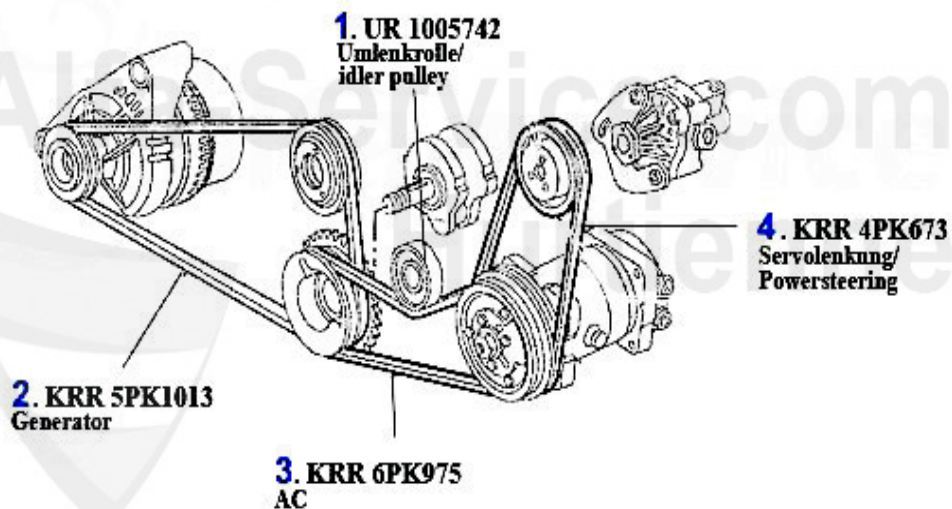

Keilriemen/V-Belt gtv/spider (916) 2.0 V6 Turbo

1	UR1005742	rodillo correa dentada 155,164 Super, gtv/Spider (916)	175.00 EUR
2	KRR5PK1013	correa dentada 5PK1013 155 2.5 V6 10.92-12.97 spider/gt	19.90 EUR
3	KRR6PK975	correa dentada 6PK975 155 2.5 V6 gtv/spider (916) V6, c	26.50 EUR