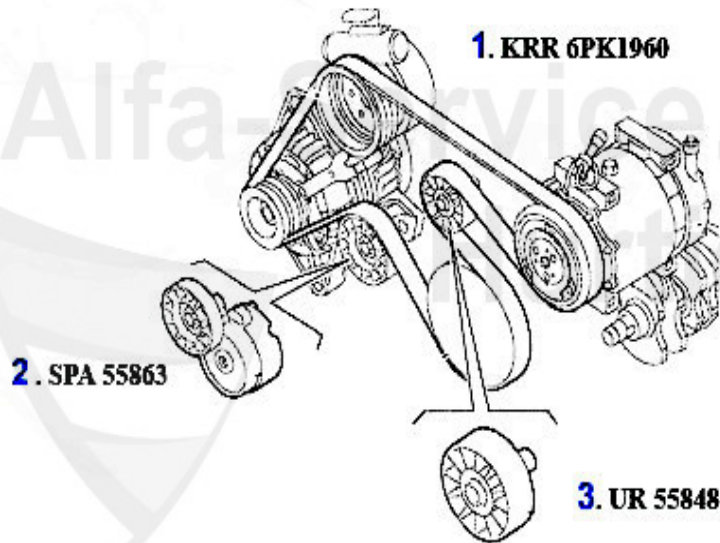

Keilriemen/V-Belt gtv/spider (916) 2.0 JTS

1	KRR6PK1960	correa dentada 6PK1960 147,156,166, gtv/spider (916) 2.	40.00 EUR
2	SPA55863	brazo tensor correa dentada 145/6/7, 155/6,166,916 vari	45.51 EUR
3	UR55848	rodillo correa dentada 145/6/7,155/6, gtv/spider (916) 2	55.00 EUR