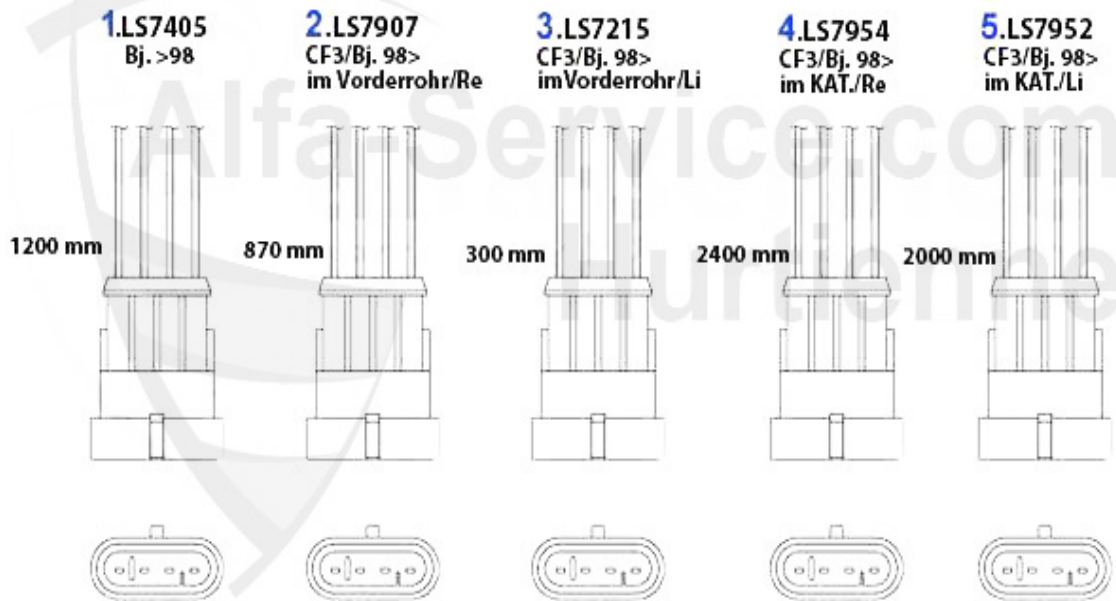

Lambda-Sonde/Lambda Probe gtv/spider (916) 3.0 V6 24V

1	LS7405	sonda Lambda 145/9 1.4/1.6/1.8/16V TS/2.0 QV, 156 1.6 1	127.00 EUR
2	LS7907	sonda Lambda 147 GTA, 156 2.5 V6 24V 10.00>/3.2 GTA, gtv/	108.00 EUR
3	LS7215	Lambda-Sonde 147 1.6 16V TS ECO, 3.2 V6 24V GTA 166 2.5	111.82 EUR
4	LS7954	sonda Lambda 147 GTA, 156 2.5 V6 24V 01.02>/3.2 GTA 03.	109.00 EUR
5	LS7952	sonda Lambda 147 GTA, 156 2.5 V6 24V 01.02>/3.2 GTA, GT	99.00 EUR