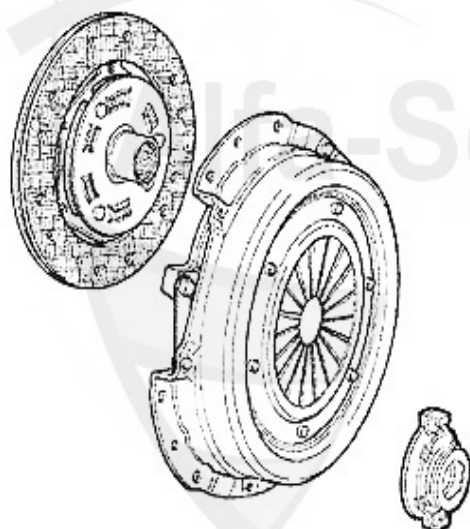

Kupplungs-Kit/Clutch Set gtv/spider (916) 3.2 V6 24V

---

1. KK 739521
Ø 235 mm

---

1 KK739521

kit embrague 147,156, Nuovo GT, GTV/Spider 916 3.2 V6 2

475.00 EUR