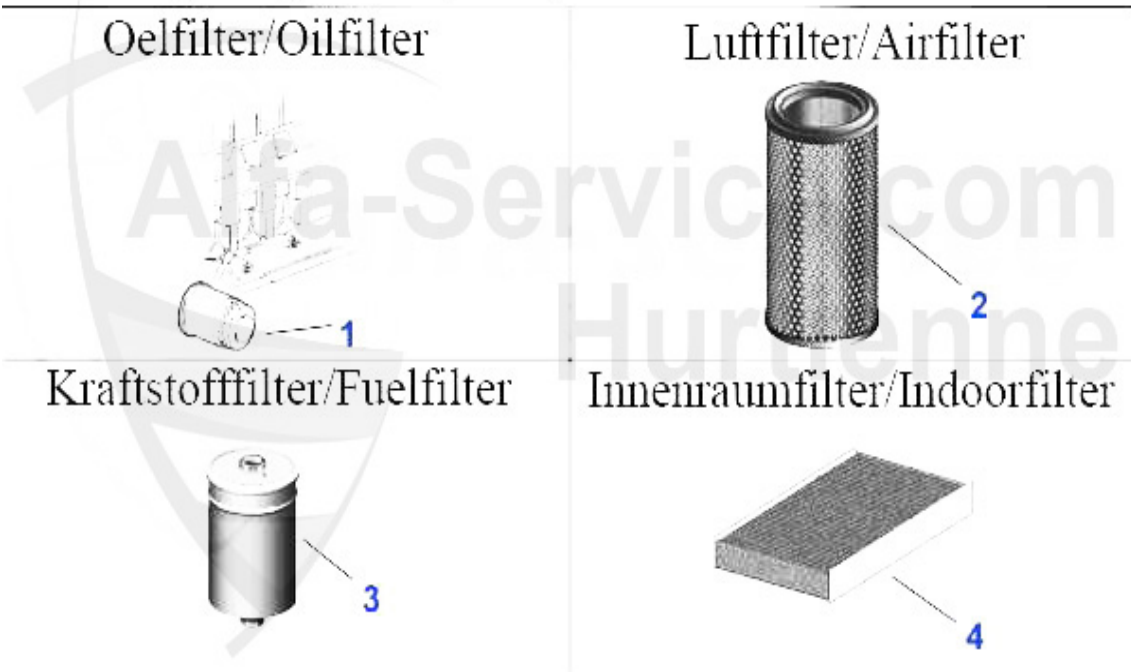

Filter gtv/spider (916) 3.0/3.2 V6 24V/GTA

1	OF124	filtro aceite 147,155,156,164,166,gtv/ spider (916),nuo	9.13 EUR
1	OF128	Ölfilttereinsatz Giulietta 1,8TB/MITO 1,6/BRERA 1,8-2,0	6.95 EUR
2	LF350	Luftfilter gtv/spider (916) V6 24V	36.14 EUR
3	KF86	filtre carburante 75,164/Super,gtv/ spider (916), rosca	25.89 EUR
4	IF314	filtro antipolen 145/6/155 96> gtv/spider (916) 98>	26.91 EUR