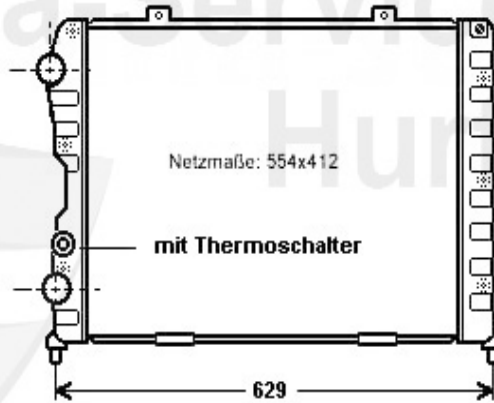

Kühler/Radiator gtv/spider 2.0 V6 Turbo

1. MK 22883

1 MK22883

Motorkühler gtv/spider (916) 2.0 V6 Turbo, 3.0 V6 alle

375.00 EUR