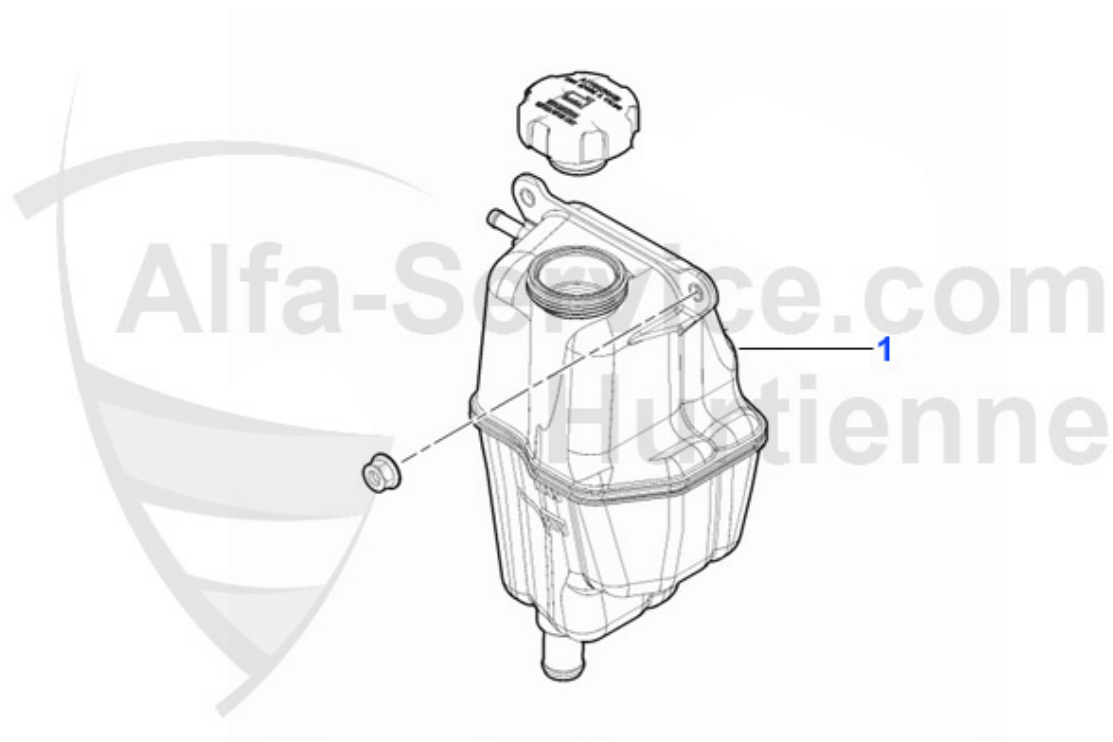

1 KWB16508

Kühlwasserausgleichsbehälter 159 05-10/ Brera 05-10/ Sp

29.50 EUR