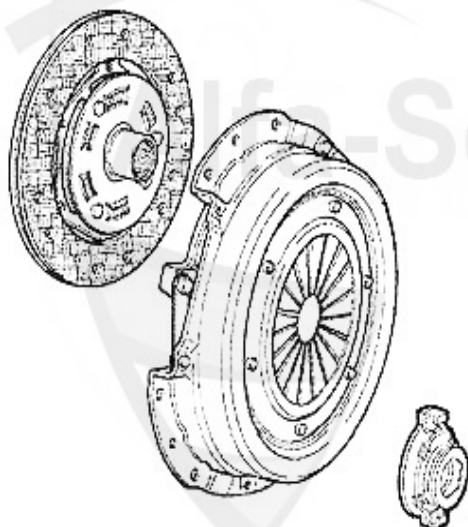

Kupplungs-Kit/Clutch Set gtv/spider (916) 1.8/2.0 TS

1. KK 576001
Ø 215 mm
1.8 TS

2. KK 789001
Ø 230 mm
2.0 TS

1	KK576001	kit embrague 145/6 1.4/1.6/1.8 TS, gtv/spider (916)/155	207.00 EUR
2	KK789001	kit embrague 145/9,155 2.0 TS 16V gtv/spider (916) 2.0	289.00 EUR