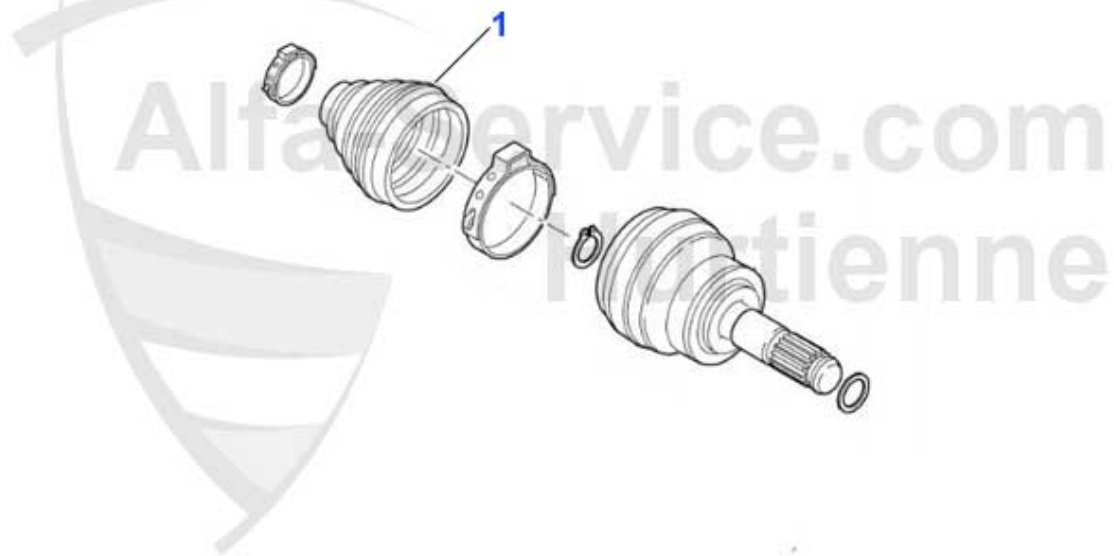

Brera/Spider (939) > transmision > eje transmisi3n > 2.4 JTD

1	AMS15480-2	Achsmanschette AR159 2,4JTD/Brera ab05,Spider ab06 (Rad	22.00 EUR
1	AMS15480-1	Achsmanschette AR159 1,8 Radseite	13.99 EUR
1	AMS15480	Achsmanschette AR159 1,9/2,2/1,9JT D/ Radseite (Brera a	17.90 EUR