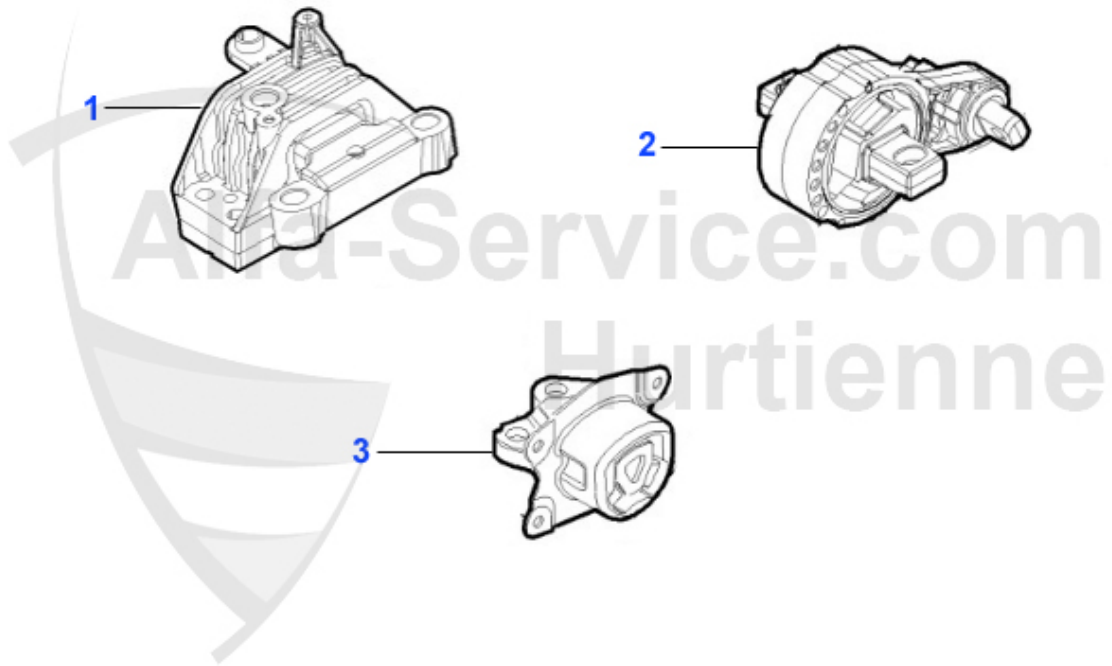

2 ML01607

Motorlager unten AR 159, Brera, Spider 2,2 JTS CF4 (05-

54.50 EUR