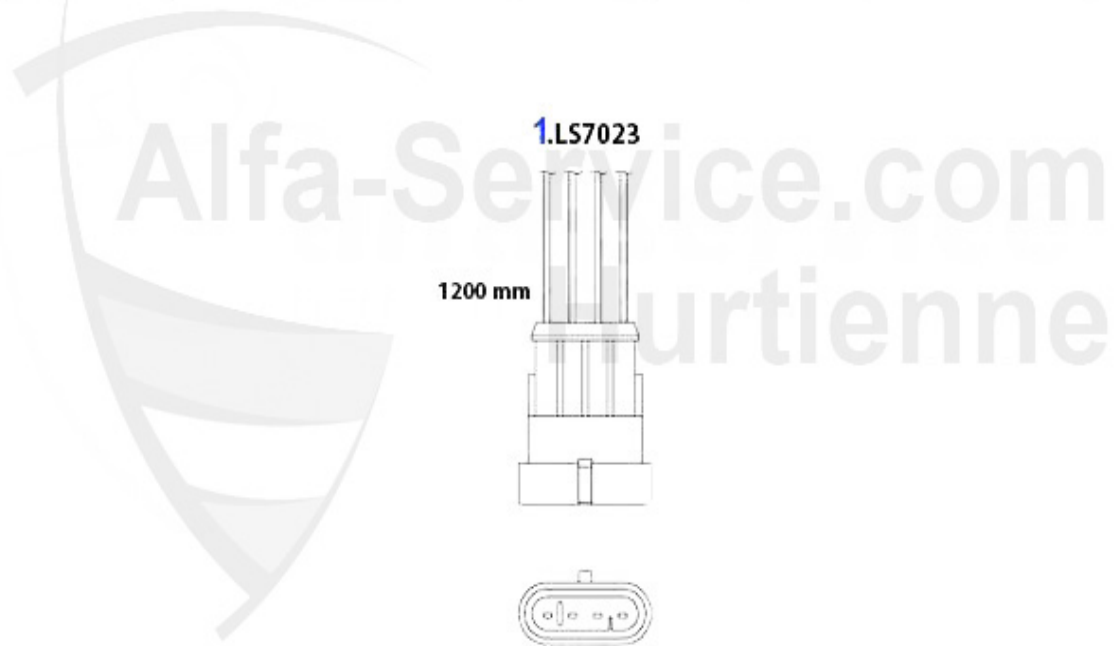

Brera/Spider (939) > escape > sonda Lambda > 3.0 V6 12V

Lambda-Sonde/Lambda Probe gtv/spider (916) 3.0 V6 12V

---

1 LS7023

sonda Lambda 145/6 2.0 16V TS 11.96> 156 1.6 16V TS>#00

78.99 EUR