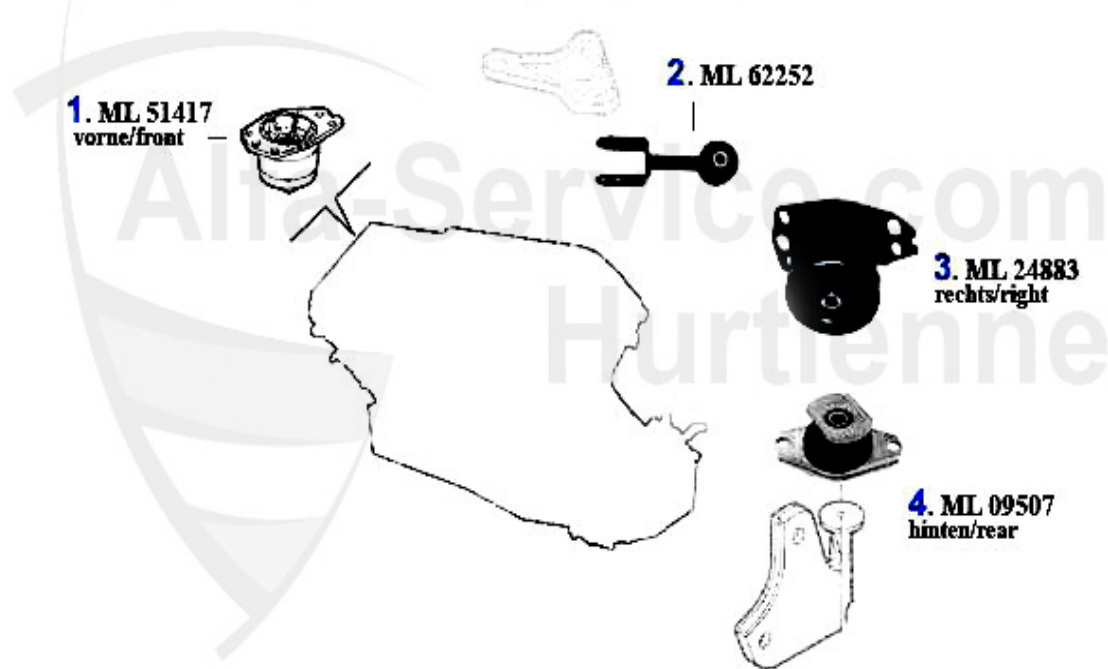

Brera/Spider (939) > motor > soportes motor > 2.0 V6 Turbo

Motorlager/Enginemount gtv/spider (916) 2.0 V6 Turbo

---

3 ML24883

Motorlager HR gtv/spider (916) V6

120.00 EUR