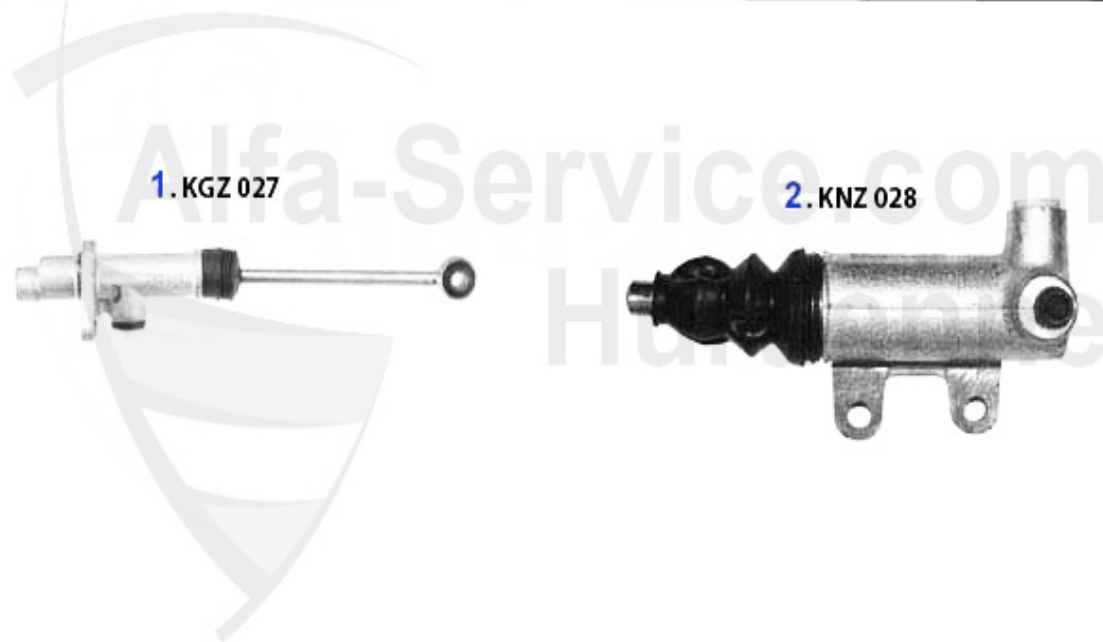

GTV/Spider (916) > transmission > mando embrague > 2.0 V6 Turbo

Kupplungsbetätigung/Clutch Actuation gtv/spider (916) 2.0 V6 Turbo

1	KGZ027	cilindro emisor embr. 145/6,155, gtv/spider (916)	74.99 EUR
2	KNZ028	bombin embrague 145/6,155,156,164, gtv/spider (916)	55.00 EUR
2	KNZ008	bombin embrague Sud/Sprint,33 (905/7) 145/6, 1.4,1.6,1.	62.00 EUR