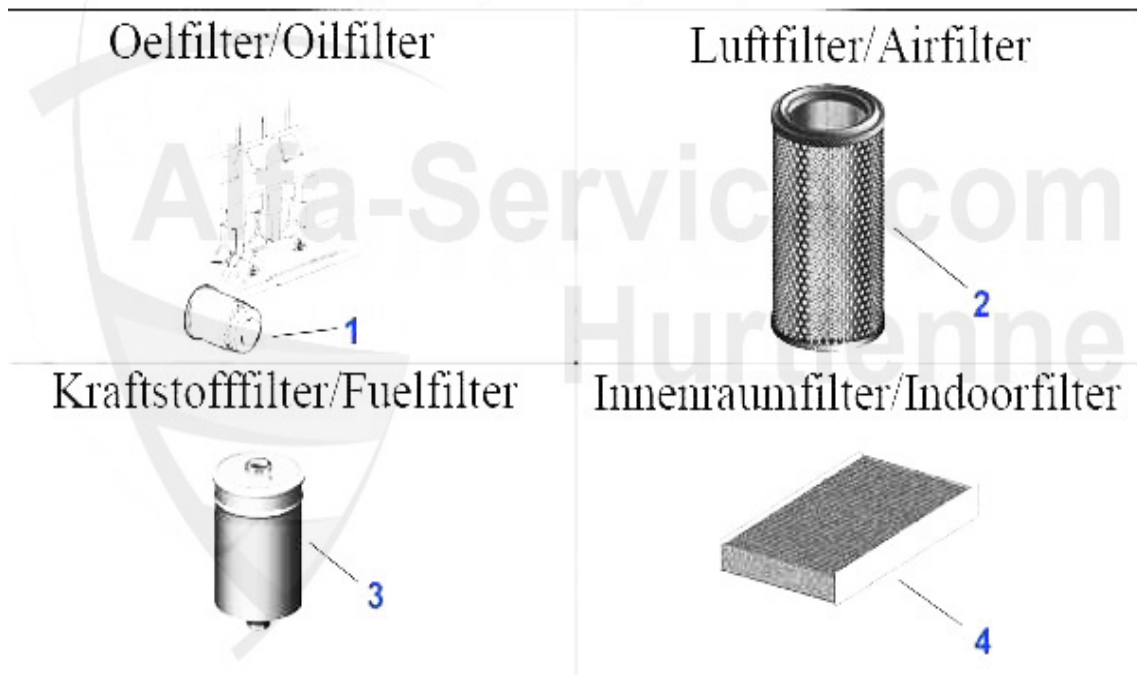

Filter gtv/spider (916) 3.0 V6

1	OF124	filtro aceite 147,155,156,164,166,gtv/ spider (916),nuo	9.13 EUR
2	LF93	Luftfilter 166,gtv/spider (916) ab # 6053907,Nuovo GT 1	28.50 EUR
3	KF86	filtre carburante 75,164/Super,gtv/ spider (916), rosca	25.89 EUR
4	IF314	filtro antipolen 145/6/155 96> gtv/spider (916) 98>	26.91 EUR