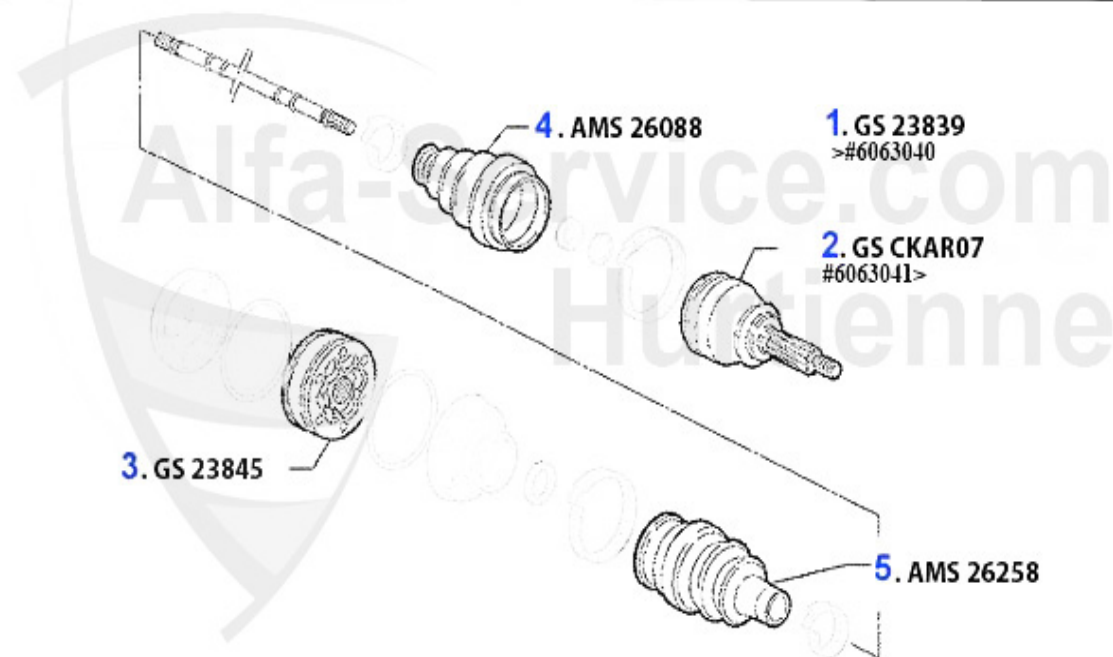

Antriebswelle/Driveshaft gtv/spider (916) 2.0 V6 Turbo

1	GS23839	cardan ext. 155,gtv/spider (916) varios con ABS	169.27 EUR
4	AMS26088	fuelle ext. 155,164 spider/gtv (916) V6	15.01 EUR
5	AMS26258	fuelle int. 155 2.5 TD, spider/gtv (916) 3.0 V6/24V	15.51 EUR