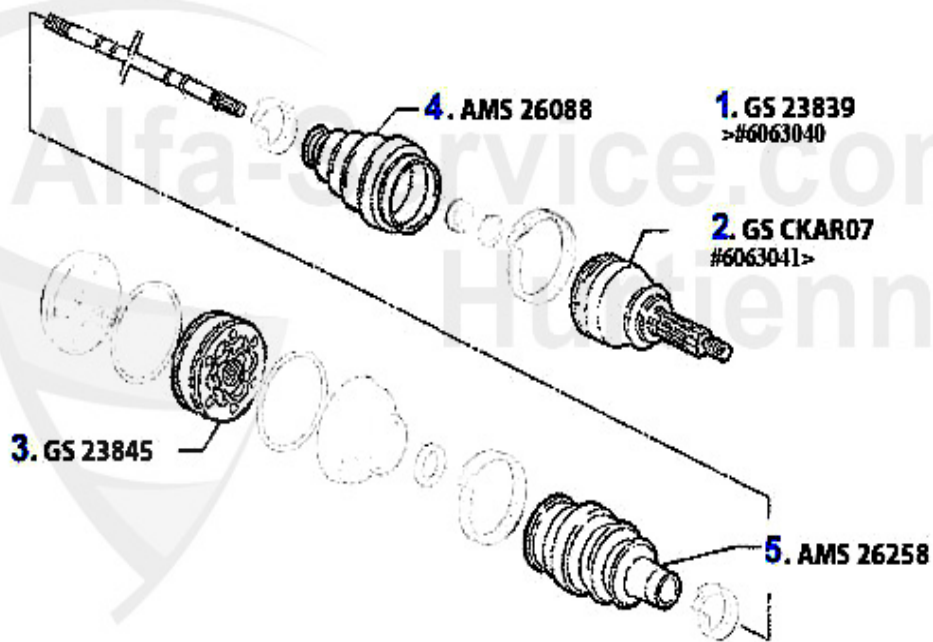

Antriebswelle/Driveshaft gtv/spider (916) 3.0 V6 12V

1	GS23839	cardan ext. 155,gtv/spider (916) varios con ABS	169.27 EUR
4	AMS26088	fuelle ext. 155,164 spider/gtv (916) V6	15.01 EUR
5	AMS26258	fuelle int. 155 2.5 TD, spider/gtv (916) 3.0 V6/24V	15.51 EUR