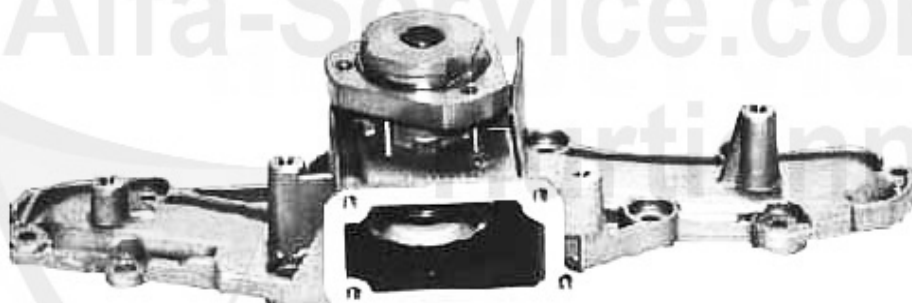

GTV/Spider (916) > motor > circuito agua > 3.0/3.2 V6 24V > bomba agua

Wasserpumpe/Waterpump gtv/spider (916) V6 24V

---

1. WP 81355

---

1 WP81355

bomba aqua 147 3.2 GTA, 156 2.5 V6 24V, 166 V6 24V/2.0

158.00 EUR