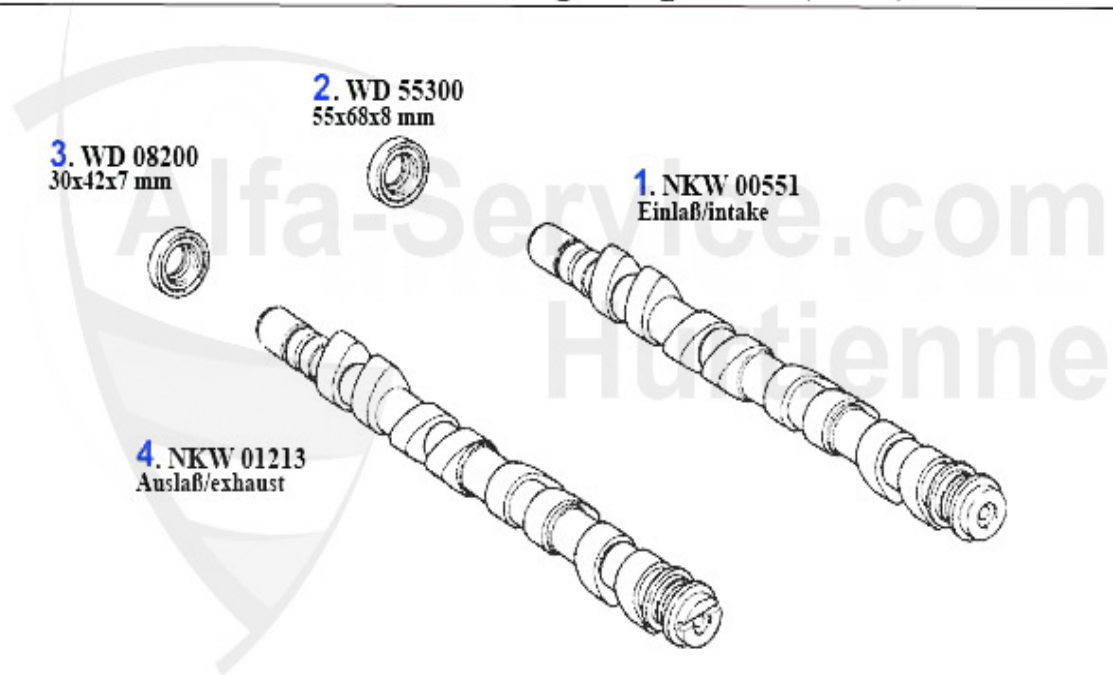

Nockenwelle/Camshaft gtv/spider (916) TS 16V

1	NKW00551	arbol de levas (admision)145/6 2.0 TS 16V >96,145/6 1.8	Preis auf Anfrage
2	WD55300	retén arbol de levas 145/6,155,156 1.6 1.7/1.8/2.0 16V	17.90 EUR
3	WD08200	retén arbol de levas 145/6,155,156,gtv/ spider (916), 1	15.51 EUR
4	NKW01213	arbol de levas (escape) 145/6 2.0 TS 16V >96,145/6 1.8	419.00 EUR