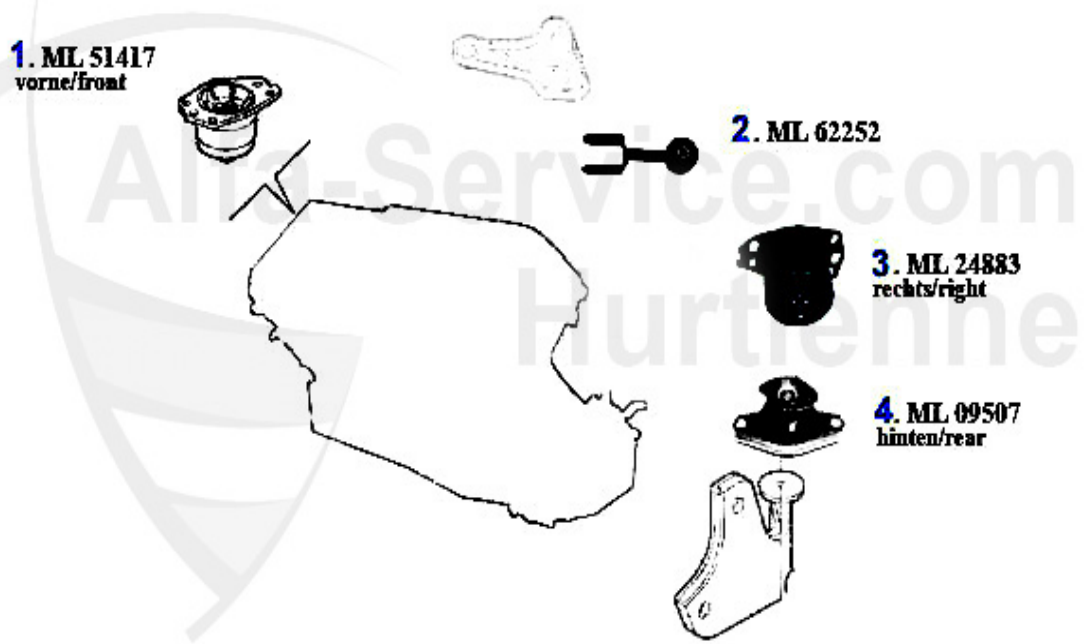

Motorlager/Enginemount gtv/spider (916) 2.0 V6 Turbo

3 ML24883

Motorlager HR gtv/spider (916) V6

120.00 EUR

Motorlager/Enginemount gtv/spider (916) 3.0 V6

3 ML24883

Motorlager HR gtv/spider (916) V6

120.00 EUR