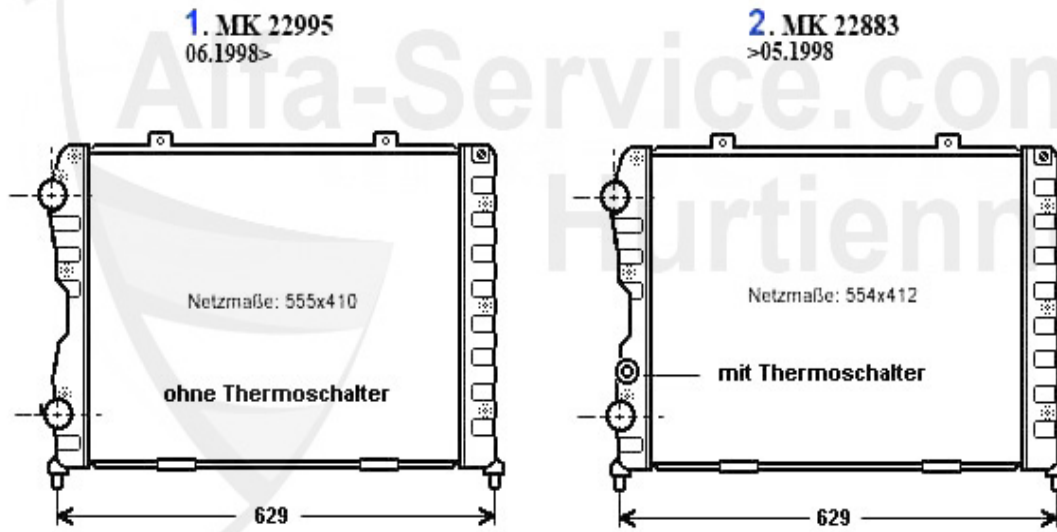

Motorkühler/Radiator gtv/spider (916) 3.0 V6

1	MK22995	Motorkühler gtv/spider (916) 1.8/2.0 16V TS ab # 60232	359.00 EUR
2	MK22883	Motorkühler gtv/spider (916) 2.0 V6 Turbo, 3.0 V6 alle	375.00 EUR