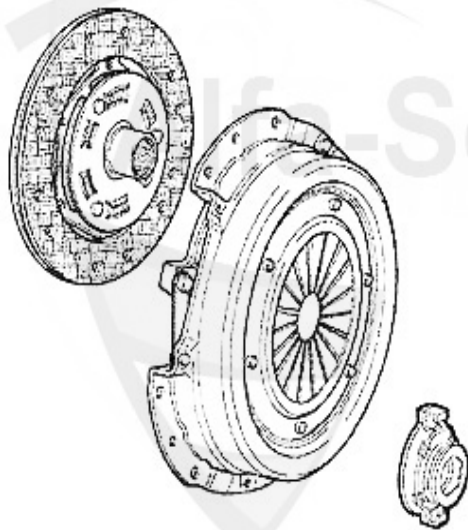

GTV/Spider (916) > transmission > embrague > kit embrague 2.0 JTS

Kupplungs-Kit/Clutch Set gtv/spider (916) 2.0 JTS

---

1. KK 190116
Ø 230 mm

---

1 KK190116

Kupplungs-Kit gtv/spider 2.0 JTS Nuovo GT 2.0 JTS (mit

324.73 EUR