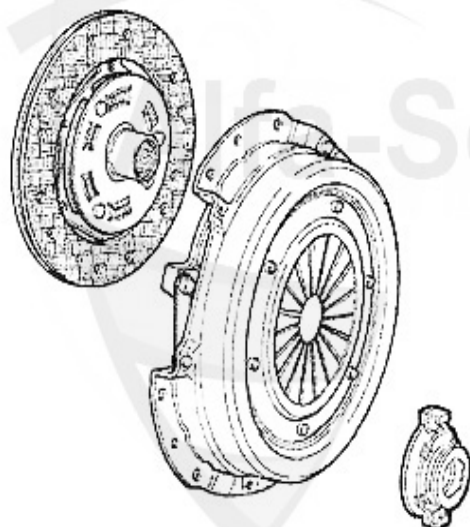

Kupplungs-Kit/Clutch Set gtv/spider (916) 3.2 V6 24V

---

1. KK 739521
Ø 235 mm

---

1 KK739521

kit embrague 147,156, Nuovo GT, GTV/Spider 916 3.2 V6 2

475.00 EUR