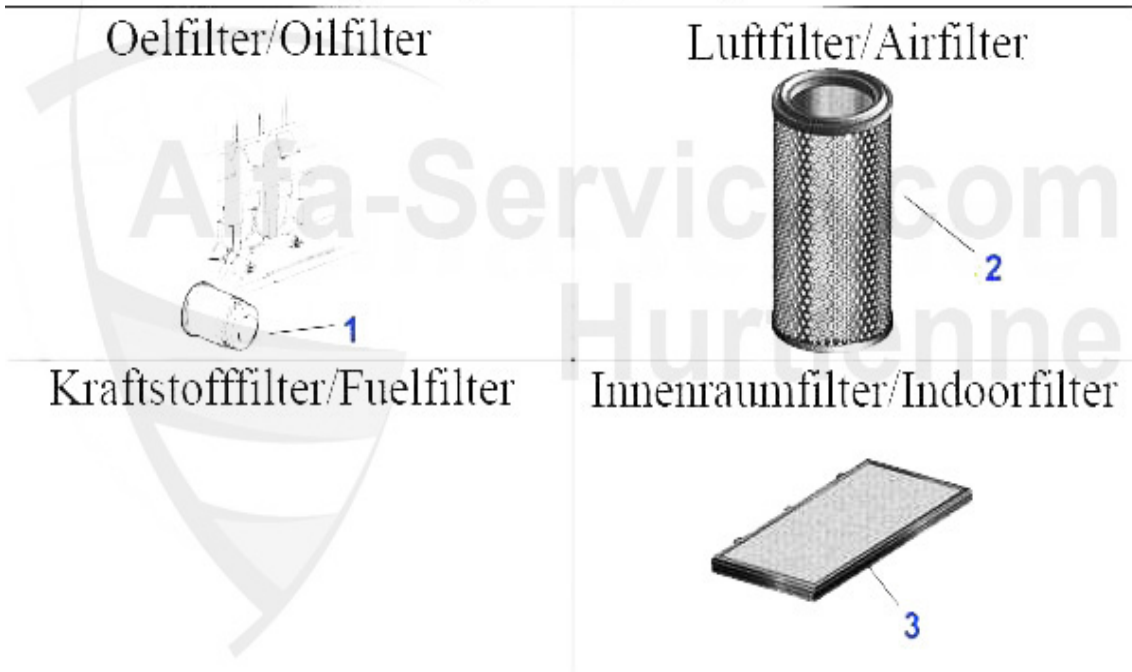

Filter gtv/spider (916) 2.0 JTS

Oelfilter/Oilfilter

Luftfilter/Airfilter

Kraftstofffilter/Fuelfilter

Innenraumfilter/Indoorfilter

1	OF519	filtro aceite 145/6,147,155,156,166, gtv/spider (916),	8.90 EUR
2	LF93	Luftfilter 166,gtv/spider (916) ab # 6053907,Nuovo GT 1	28.50 EUR
3	IF309	filtro antipolen 145/6/155 >96 gtv/spider (916) >98,	26.91 EUR