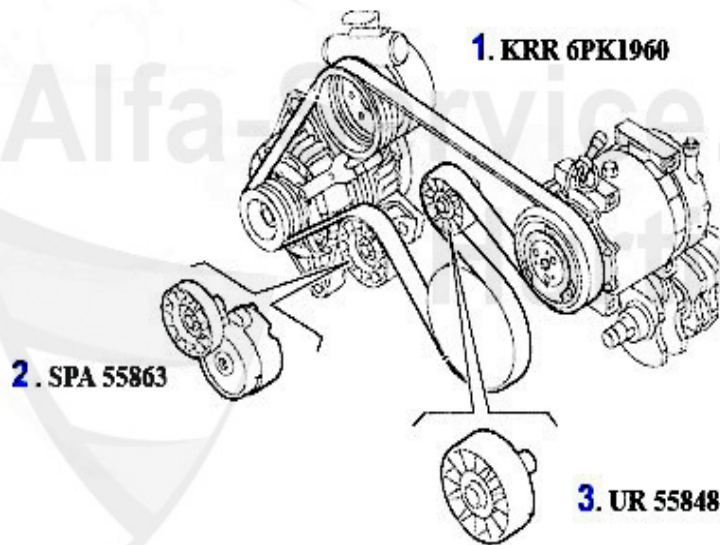

Keilriemen/V-Belt gtv/spider (916) 2.0 JTS

1	KRR6PK1960	correa dentada 6PK1960 147,156,166, gtv/spider (916) 2.	40.00 EUR
2	SPA55863	brazo tensor correa dentada 145/6/7, 155/6,166,916 vari	45.51 EUR
3	UR55848	rodillo correa dentada 145/6/7,155/6, gtv/spider (916) 2	55.00 EUR