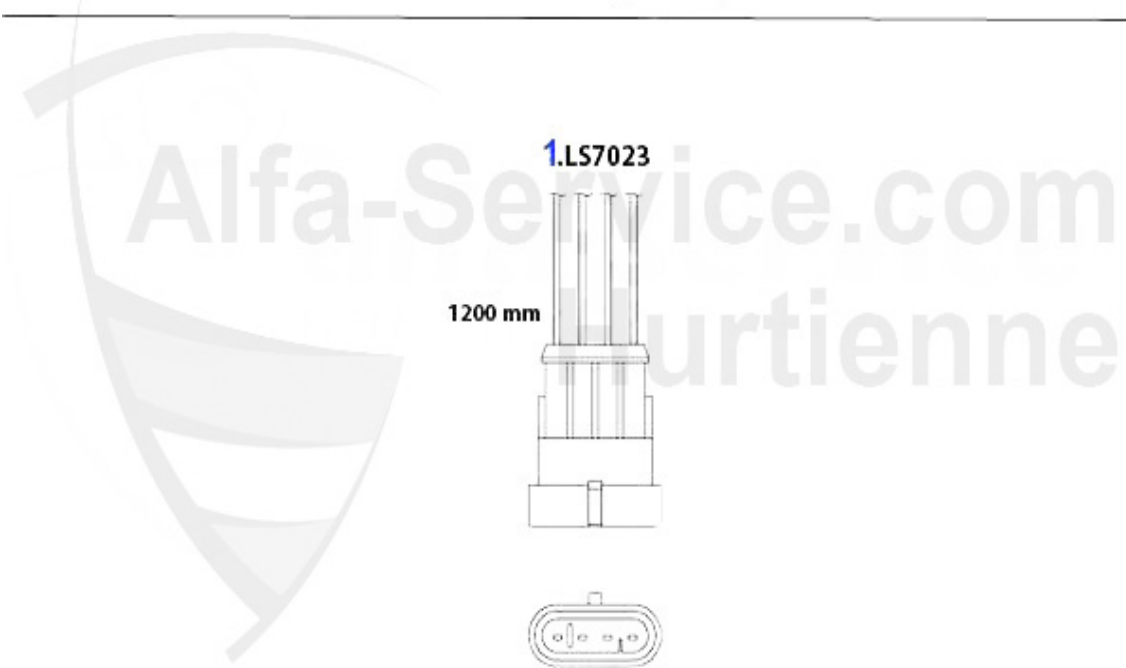

GTV/Spider (916) > escape > sonda Lambda > 3.0 V6 12V

Lambda-Sonde/Lambda Probe gtv/spider (916) 3.0 V6 12V

---

1 LS7023

sonda Lambda 145/6 2.0 16V TS 11.96> 156 1.6 16V TS>#00

78.99 EUR