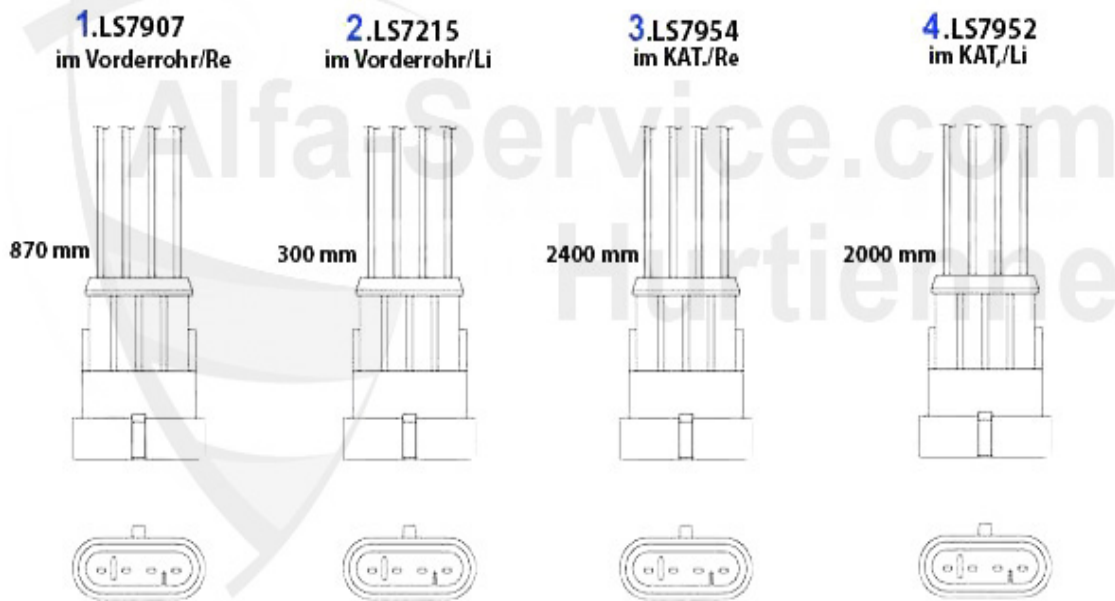

GTV/Spider (916) > escape > sonda Lambda > 3.2 V6 24V/GTA

Lambda-Sonde/Lambda Probe gtv/spider (916) 3.02 V6 24V/GTA

1	LS7907	sonda Lambda 147 GTA,156 2.5 V6 24V 10.00>/3.2 GTA,gtv/	108.00 EUR
2	LS7215	Lambda-Sonde 147 1.6 16V TS ECO, 3.2 V6 24V GTA 166 2.5	111.82 EUR
3	LS7954	sonda Lambda 147 GTA, 156 2.5 V6 24V 01.02>/3.2 GTA 03.	109.00 EUR
4	LS7952	sonda Lambda 147 GTA, 156 2.5 V6 24V 01.02>/3.2 GTA, GT	99.00 EUR