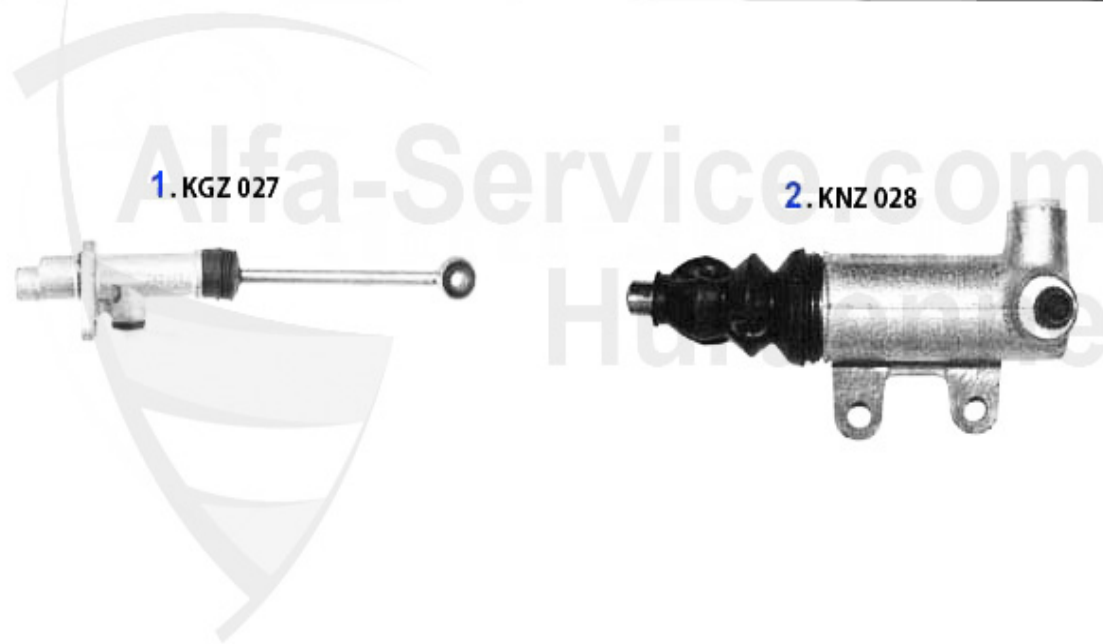

GTV/Spider (916) > transmision > mando embrague > 3.0 V6 12V

Kupplungsbetätigung/Clutch Actuation gtv/spider (916) 3.0 V6 12V

1	KGZ027	cilindro emisor embr. 145/6,155, gtv/spider (916)	74.99 EUR
2	KNZ028	bombin embrague 145/6,155,156,164, gtv/spider (916)	55.00 EUR
2	KNZ008	bombin embrague Sud/Sprint,33 (905/7) 145/6, 1.4,1.6,1.	62.00 EUR