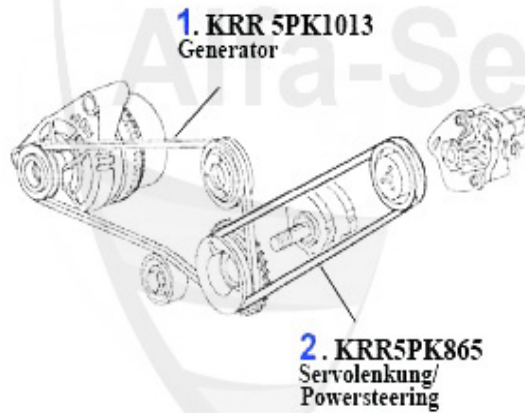

Keilriemen/V-Belt gtv/spider (916) 3.0 V6 12V

ohne/without
Klimaanlage/AC:

mit/with
Klimaanlage/AC: