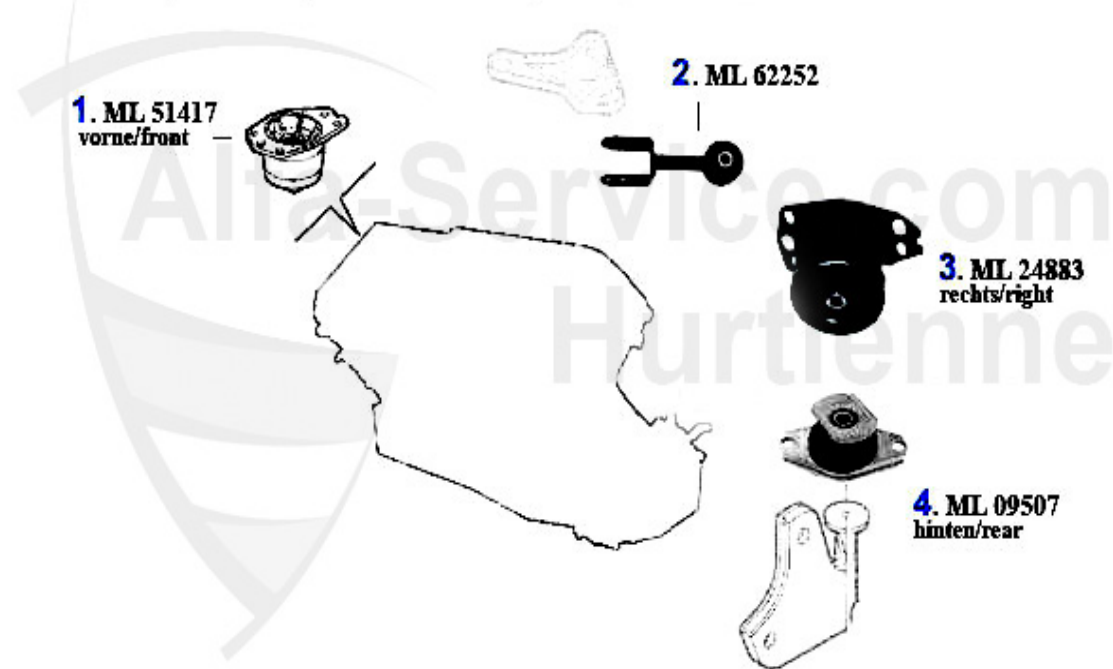

Motorlager/Enginemount gtv/spider (916) 2.0 V6 Turbo

---

3 ML24883

Motorlager HR gtv/spider (916) V6

120.00 EUR