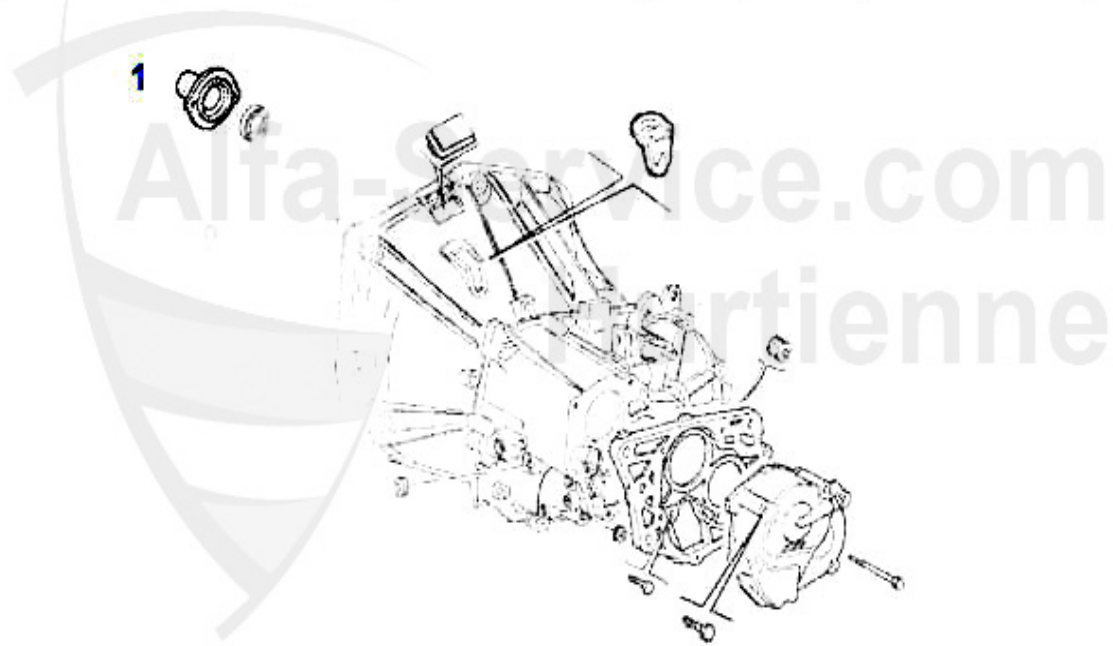

Ausrücker/Sleeve Bearing gtv/spider (916) 2.0 JTS

1 FH1140

guia para cojinete 145/6,147,155,156, gtv/spider (916)

49.00 EUR