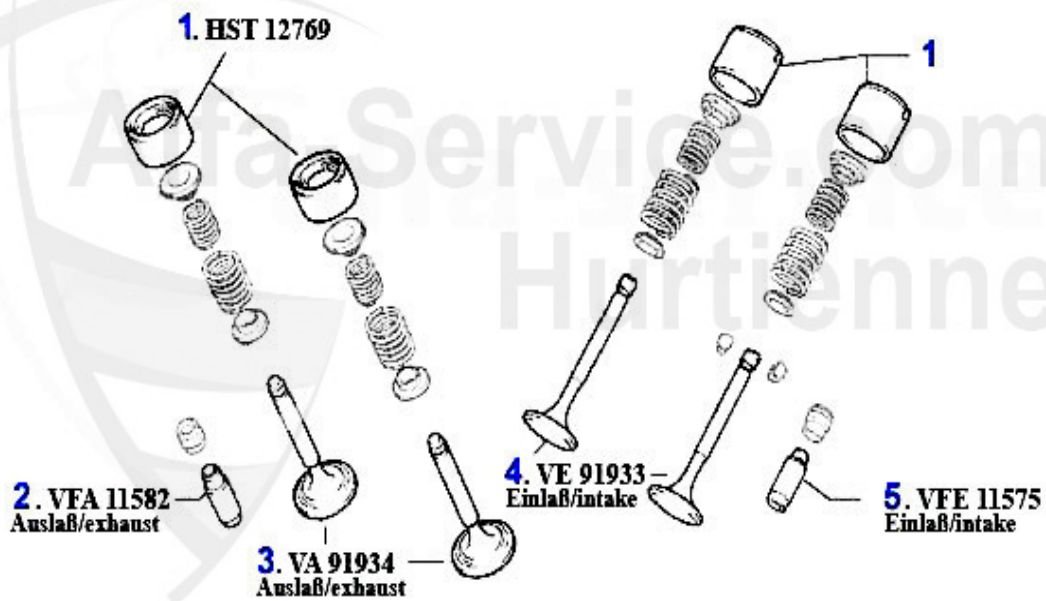

Ventiltrieb/Valve Train gtv/spider (916) TS 16V

1	HST12769	botador hidr. 145/6,147,155,156,166, gtv/spider (916) t	6.50 EUR
2	VFA11582	guia valvula escape + 0.05 TS 16V	21.03 EUR
3	VA91934	valvula escape 145/6,155,156,spider/gtv (916) 1.6/1.8/2	18.05 EUR
4	VE91933	valvula admision 145/9,155,156, spider/gtv (916) 1.6/1.	15.28 EUR
5	VFE11575	guia valvula admision +0.05 TS 16V	21.03 EUR