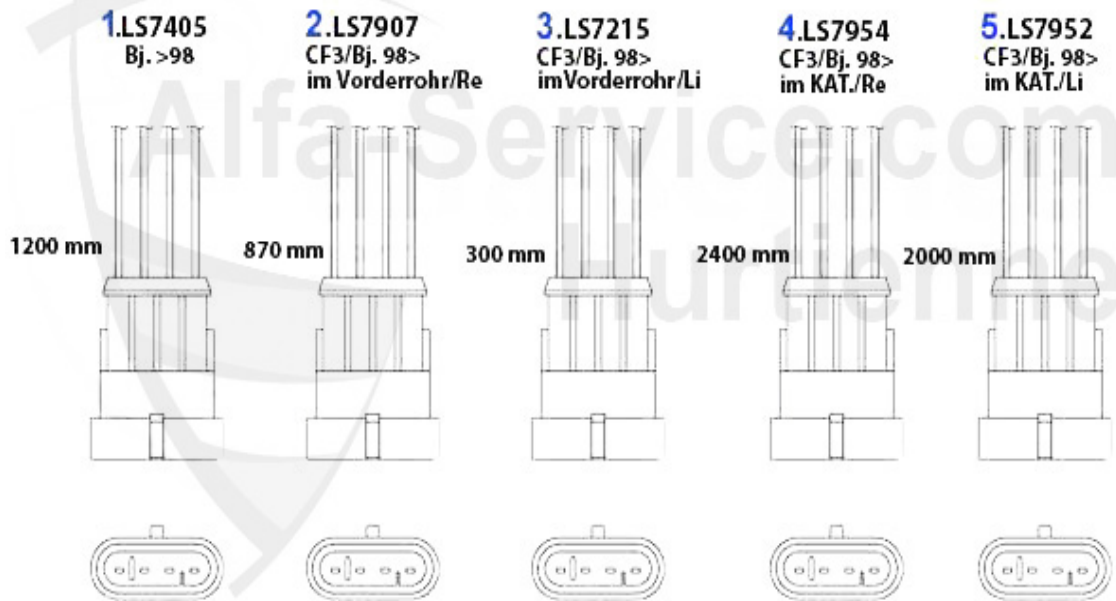

GTV/Spider (916) > escape > sonda Lambda > 3.0 V6 12V

Lambda-Sonde/Lambda Probe gtv/spider (916) 3.0 V6 12V

1 LS7023

sonda Lambda 145/6 2.0 16V TS 11.96> 156 1.6 16V TS>#00

78.99 EUR

Lambda-Sonde/Lambda Probe gtv/spider (916) 3.0 V6 24V