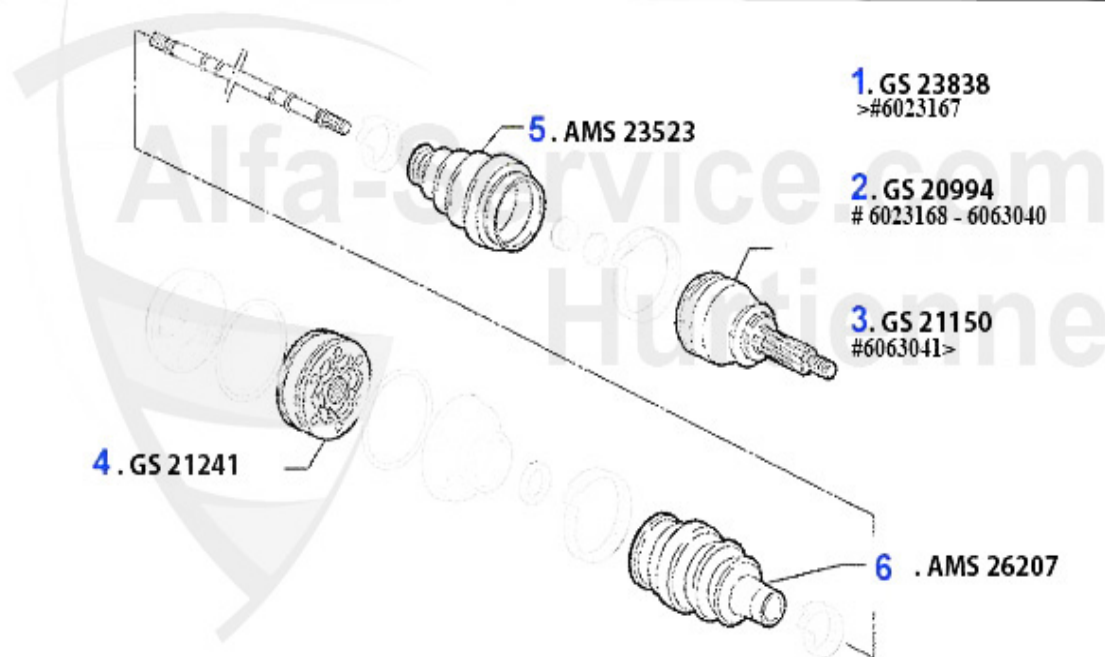

Antriebswelle/Driveshaft gtv/spider (916) 1.8/2.0 TS

1	GS23838	cardan ext. 145/6,155,gtv/spider (916) 2.0 16V TS con A	163.11 EUR
2	GS20994	cardan ext. 145/6 TS/TD/JTD 96>con ABS 155 2.0 TS 16V c	122.08 EUR
3	GS21150	cardan ext. 145/6 TS 16V #3180592>, 147 TS 16V,gtv/spid	121.05 EUR
4	GS21241	cardan int. gtv/spider (916),155,145/6 TS 16V, 156 TS 1	111.72 EUR
5	AMS23523	fuelle ext. 33,145/6,155,164,gtv/ spider (916)	22.49 EUR
6	AMS26207	fuelle int.gtv/spider (916) 2.0 TS 1995-98, 145, 155, 1	25.00 EUR