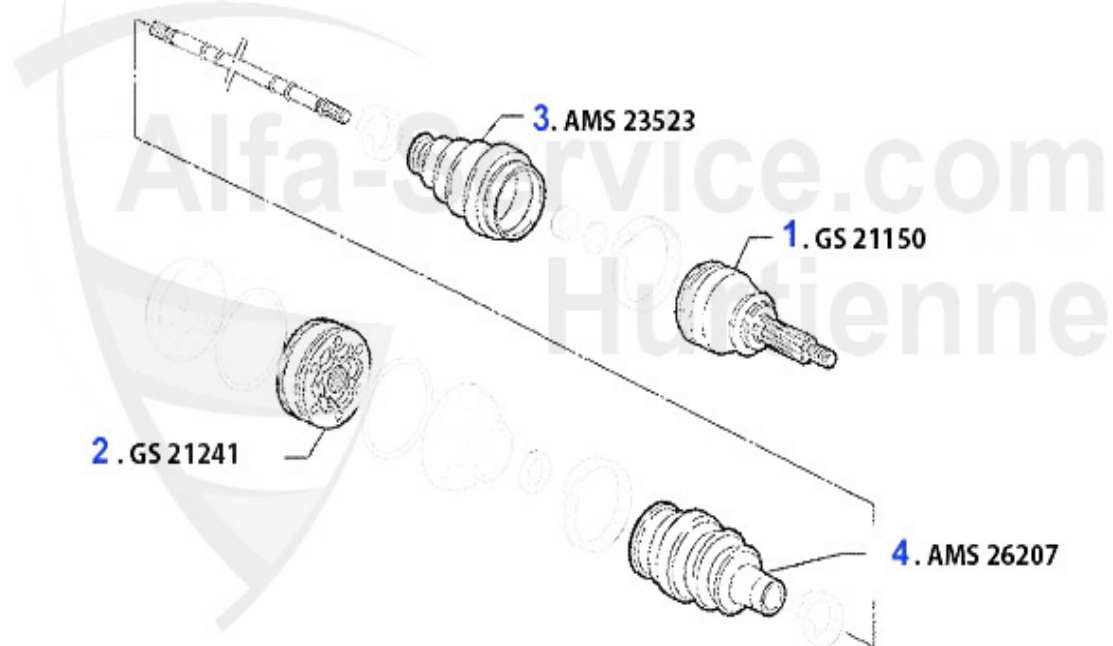

Antriebswelle/Driveshaft gtv/spider (916) 2.0 JTS

1	GS21150	cardan ext. 145/6 TS 16V #3180592>, 147 TS 16V,gtv/spid	121.05 EUR
2	GS21241	cardan int. gtv/spider (916),155,145/6 TS 16V, 156 TS 1	111.72 EUR
3	AMS23523	fuelle ext. 33,145/6,155,164,gtv/ spider (916)	22.49 EUR
4	AMS26207	fuelle int.gtv/spider (916) 2.0 TS 1995-98, 145, 155, 1	25.00 EUR