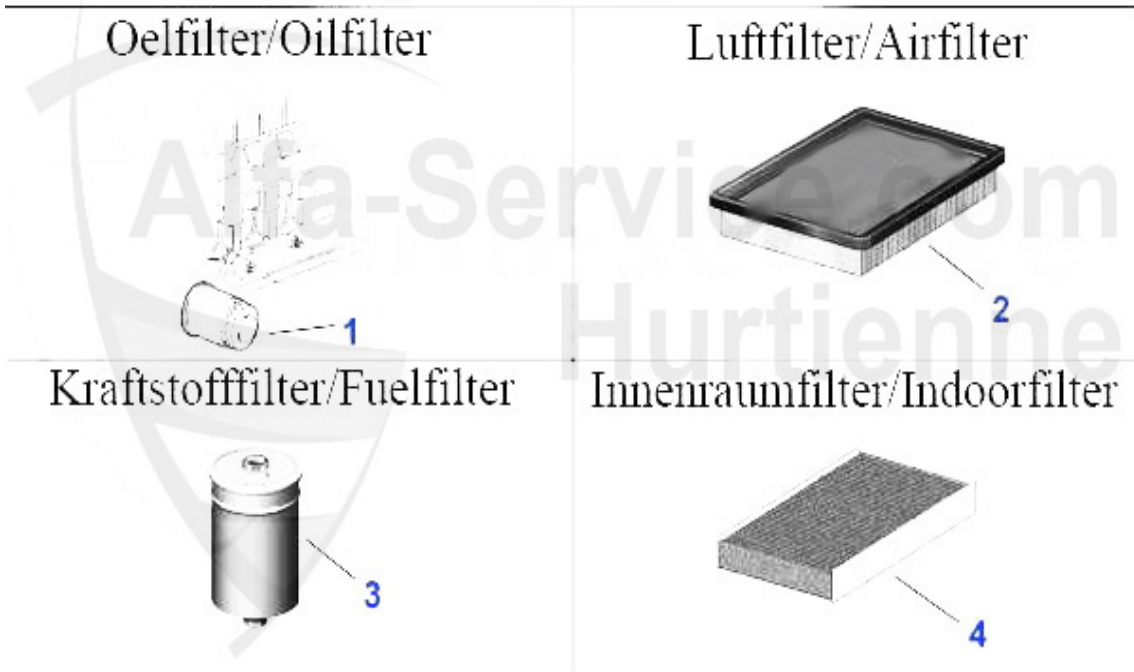

Filter gtv/spider (916) 2.0 V6 Turbo

1	OF124	filtro aceite 147,155,156,164,166,gtv/ spider (916),nuo	9.13 EUR
2	LF280	filtro aire 145/6/155 >96 gtv/spider (916) >98,	17.50 EUR
3	KF86	filtre carburante 75,164/Super,gtv/ spider (916), rosca	25.89 EUR
4	IF314	filtro antipolen 145/6/155 96> gtv/spider (916) 98>	26.91 EUR