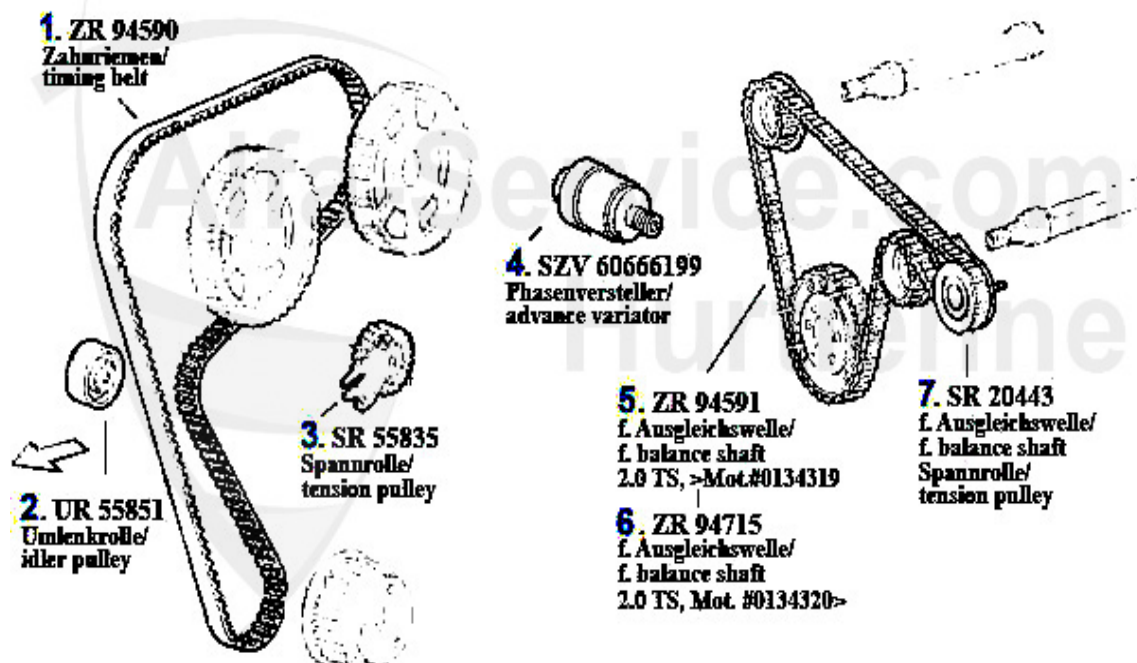

Zahnriemen/Timing Belt gtv/spider (916) TS 16V

1	ZR94590	correa dentada 168SHPN240H 145/6 1.8/2.0 ie/16V/TS, 147	49.50 EUR
2	UR55851	rodillo correa dentada 145/6/7, 155/6, 166,gtv/spider (	32.50 EUR
3	SR55835	rodillo tensor 145/6/147,155/156,166, gtv/spider (916)	89.50 EUR
4	SZVRS15450	Reparatursatz Spritzzeitversteller Alfa 145/46 155/6 Sp	Preis auf Anfrage
4	SZV60666199	variador de fase ORIGINAL 145/6,155,156,164,166 gtv/spid	Preis auf Anfrage
5	ZR94591	correa dentada 130SLDD150H 145/6, 115/6 2.0 16V TS arbo	66.00 EUR
6	ZR94715	correa dentada 126SHPDD150H 145/6, 155,spider/gtv (916)	89.00 EUR
7	SR20443	rodillo tensor para arbol equilibrio 2.0 TS gtv/spider	39.50 EUR