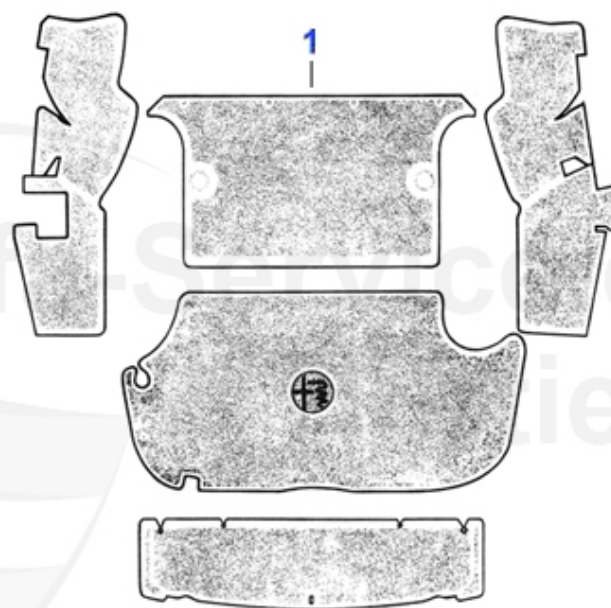

GT Bertone > acabado interior > vestidos de piso > Kofferraumteppich

-if you are looking for other colors please contact us-

1 20 118 2 0

juego de moquetas mateletero GT

189.00 EUR