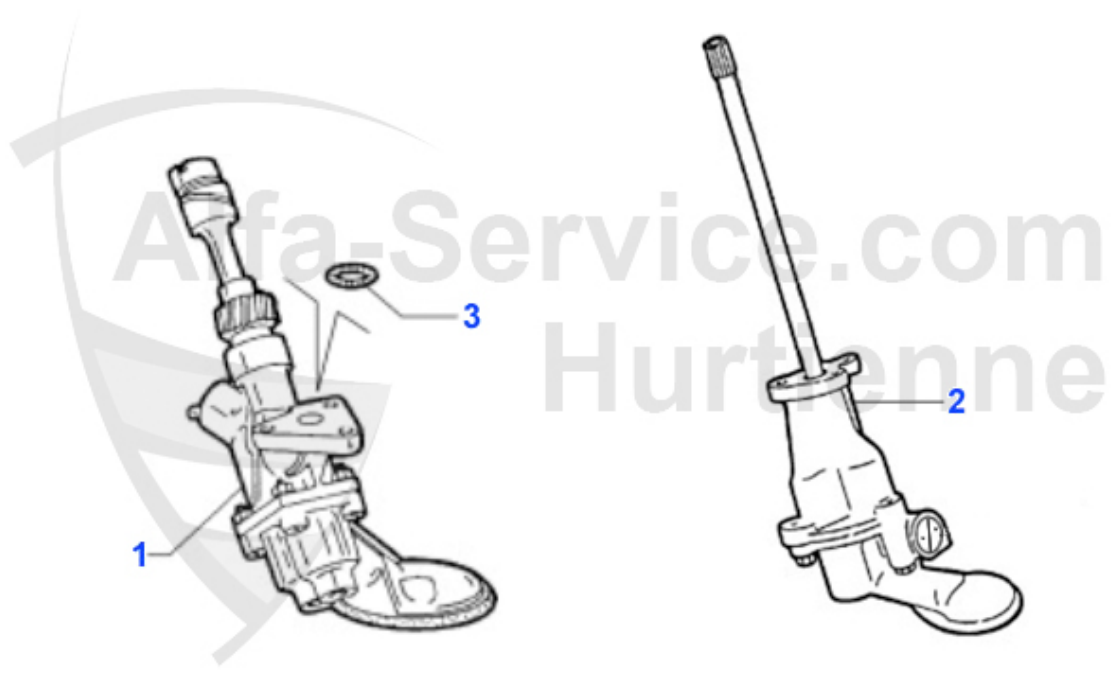

GT/V/6 (116) > motor > bomba de aceite

1	OP68500	bomba de aceite 116 4-cilindros	479.00 EUR
2	OP03510	Ölpumpe 2,5/3,0/3,2 V6 147,156,166,GTV+Sp.916,GT	Preis auf Anfrage
3	02 073 0 0	junta bomba aceite	1.70 EUR