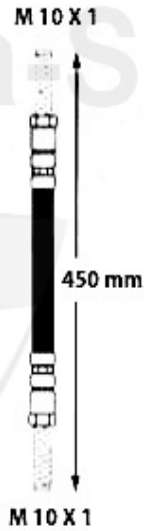

2. BS 510084
vorne/front
02.1981>