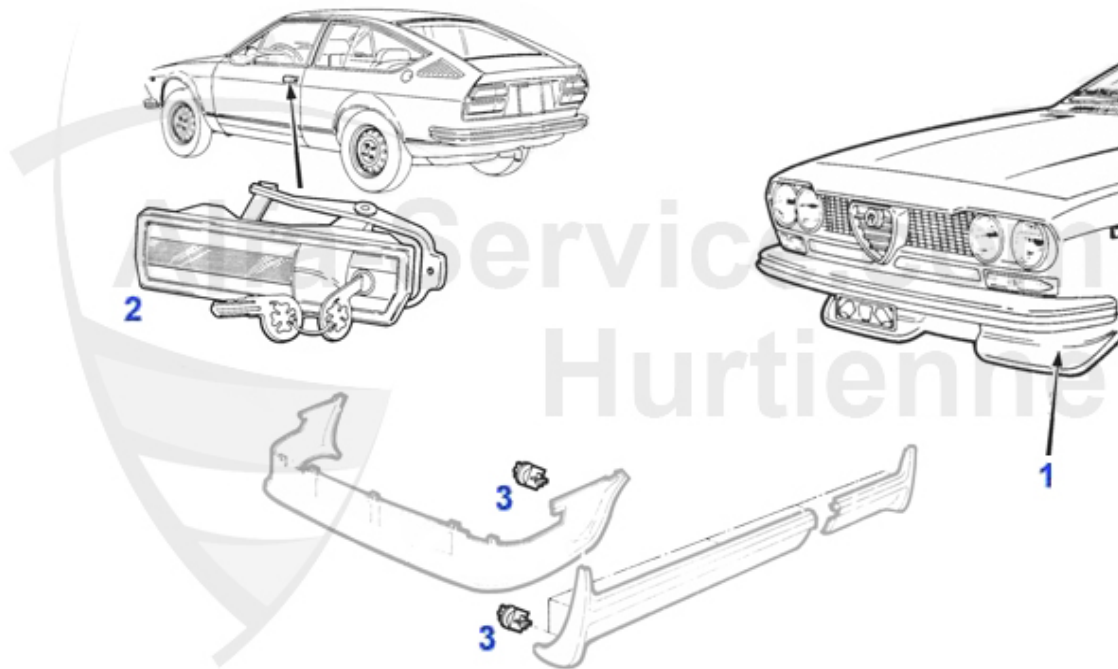

GTV/6 (116) > carroceria > Carrocería

1	SP11600	Frontspoiler Alfetta GT/GTV Chrommodell 74-80 2 tlg. 1,	399.00 EUR
2	TG8501	Türgriffe Alfetta GT/V >'80, Montreal, Satz	359.00 EUR
3	ZL0748	Befestigungsklammer für Schwellerabdeckung GTV6, GTV ab	4.90 EUR
4	ZL20137	vestido lateral del.der. GTV/6 (116)	101.55 EUR
5	STF20134	vestido parachoques post. der. GTV/6	69.00 EUR