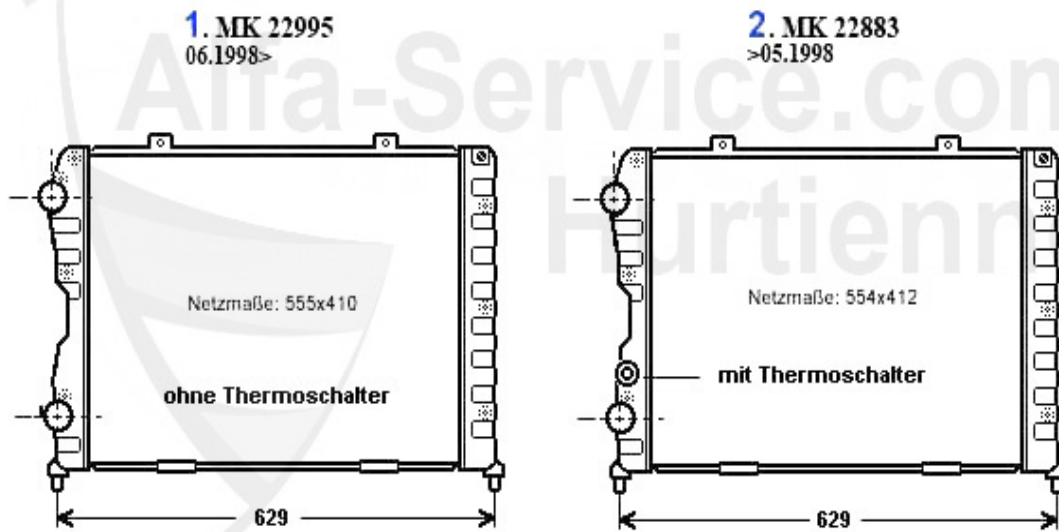

Motorkühler/Radiator gtv/spider (916) 3.0 V6

1	MK22995	Motorkühler gtv/spider (916) 1.8/2.0 16V TS ab # 60232	359.00 EUR
2	MK22883	Motorkühler gtv/spider (916) 2.0 V6 Turbo, 3.0 V6 alle	375.00 EUR