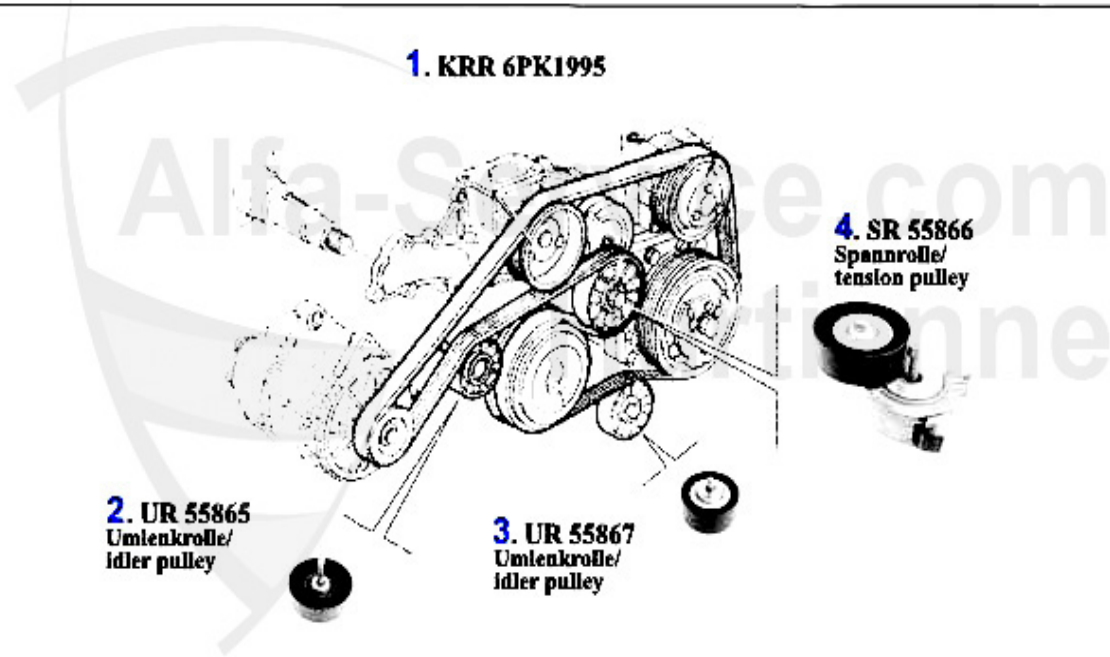

Keilriemen/V-Belt Nuovo GT 3.2 V6 24V

1	KRR6PK1995	correa dentada 6PK1995 147,156,166, gtv/spider (916) Nu	29.00 EUR
2	UR55865	rodillo correa dentada 156,166, gtv/spider (916) V6	42.70 EUR
3	UR55867	rodillo correa dentada 156,166, gtv/spider (916) V6	55.00 EUR
4	SR55866	rodillo tensor 156,166 V6 24V/GTA	149.00 EUR