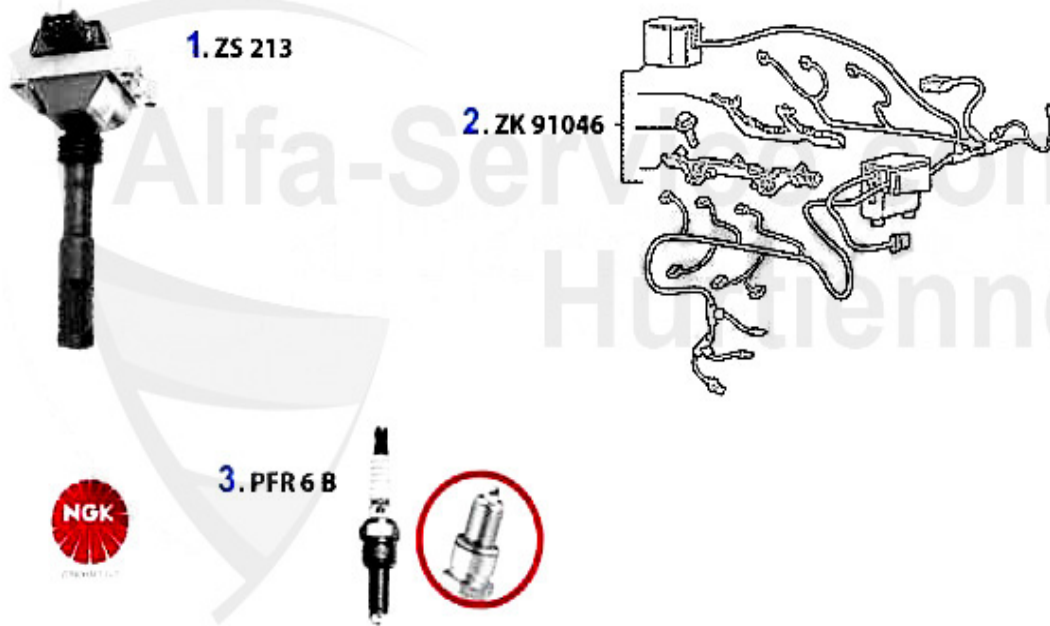

Zündanlage/Ignition System Nuovo GT GTA

1	ZS213	bobina 156,164,166,Spider/gtv (916) 2.5/ 3.0 V6 24V 94	109.00 EUR
3	PFR 6 B	bujia NGK 33 1.7 ie 16V, 145/6 1.7 ie 16V,147 3.2 GTA,	19.00 EUR