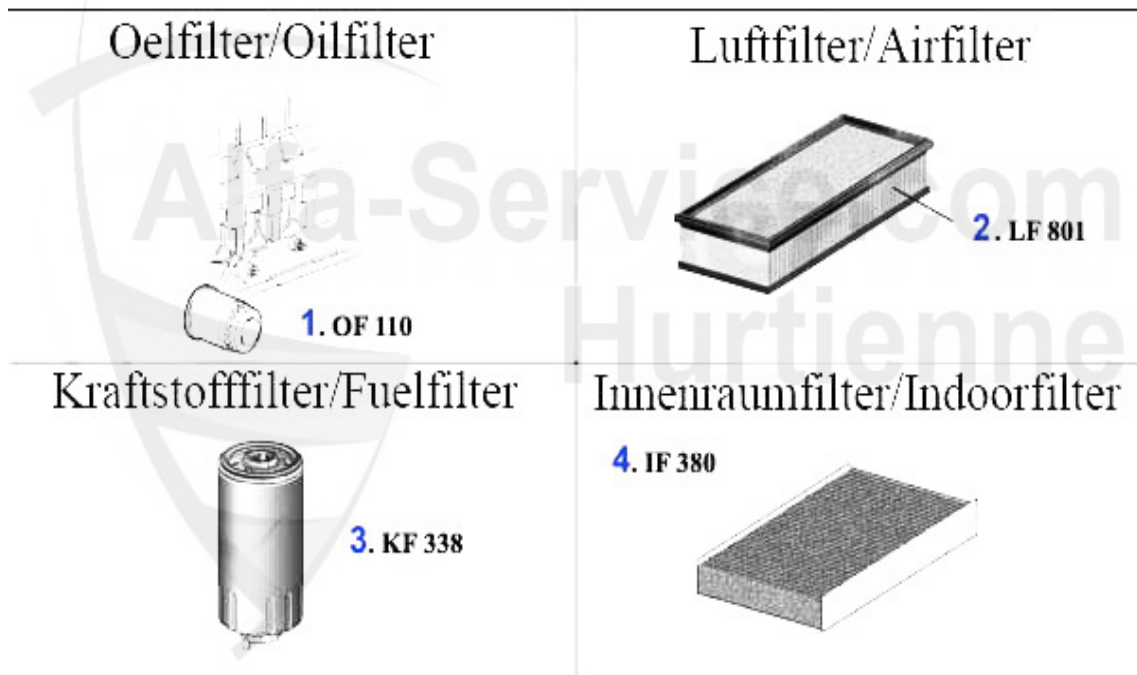

Filter Nuovo GT 1.9 JTD

1	OF110	filtro aceite 147,156,Nuovo GT 1.9 JTD 166 2.5 JTD cart	10.36 EUR
2	LF801	Luftfilter 147,156,Nuovo GT 1.9 JTD (CF3) eckig	14.88 EUR
3	KF338	filtre carburante 147,156,166,Nuovo GT JTD (CF3), 01>	28.62 EUR
4	IF380	filtro antipolen 147,156 >01, Nuovo GT carbon activo	17.23 EUR