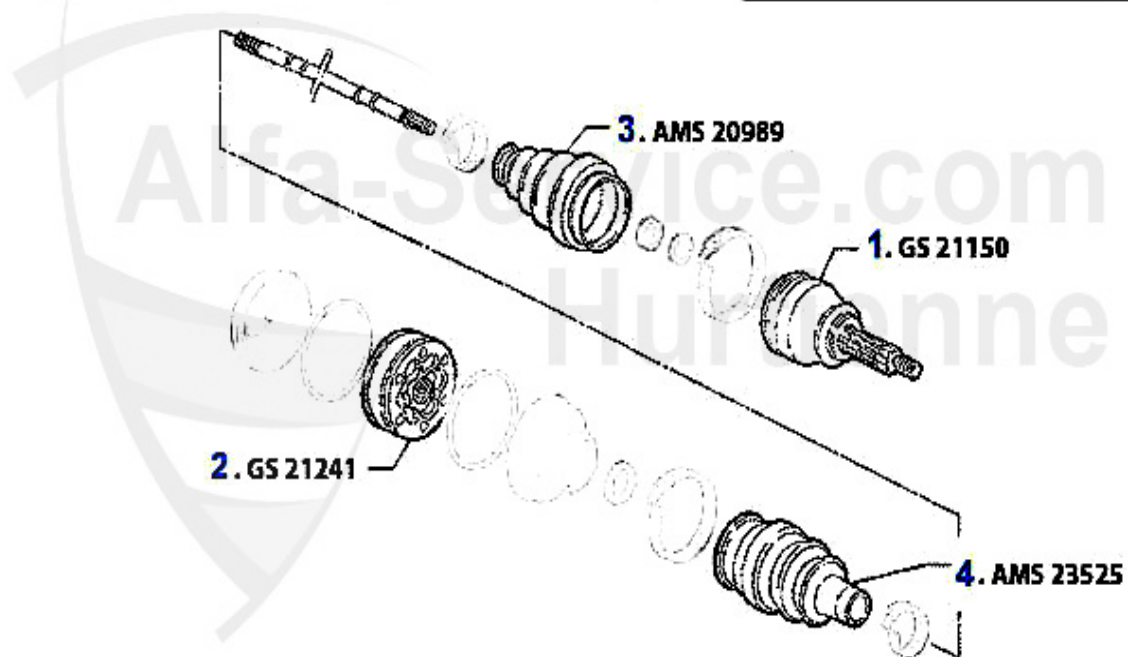

Antriebswelle/Driveshaft Nuovo GT 1.8 TS

1	GS21150	cardan ext. 145/6 TS 16V #3180592>, 147 TS 16V,gtv/spid	121.05 EUR
2	GS21241	cardan int. gtv/spider (916),155,145/6 TS 16V, 156 TS 1	111.72 EUR
3	AMS20989	fuelle ext. 145/6 147,156,166	17.90 EUR
4	AMS23525	fuelle int. 155 1.7/1.8/2.0/TS 16V,2.5 V6,1.9TD,164/Sup	25.55 EUR