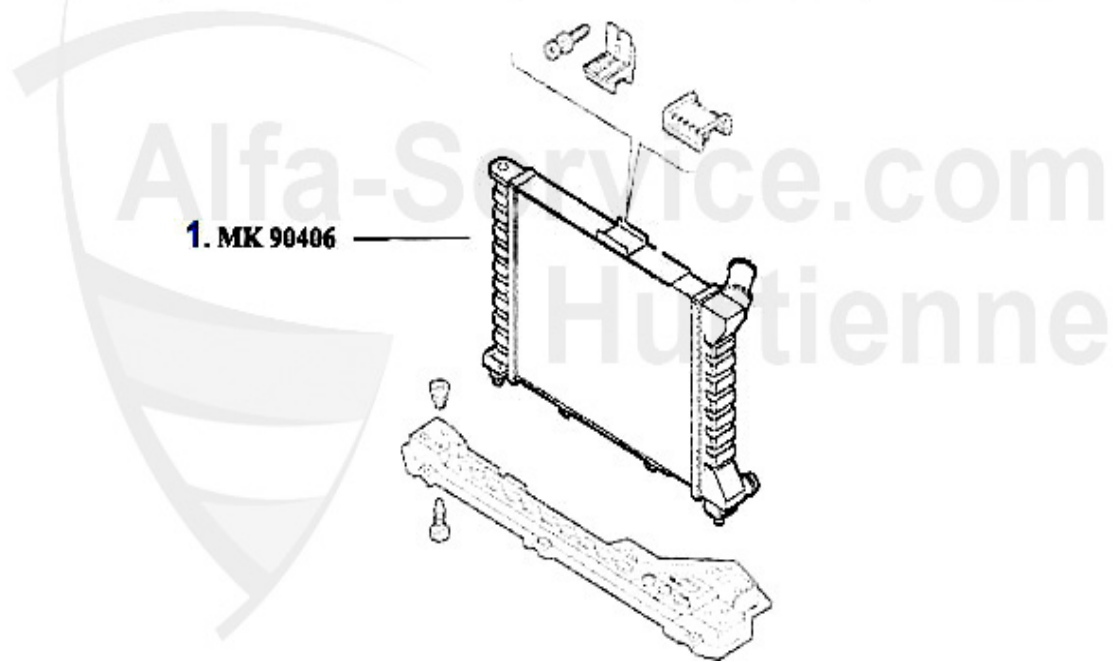

Kühler/Radiator Nuovo GT 3.2/GTA

1 MK90406

radiador 147/156 3.2 V6 24V/GTA

252.40 EUR