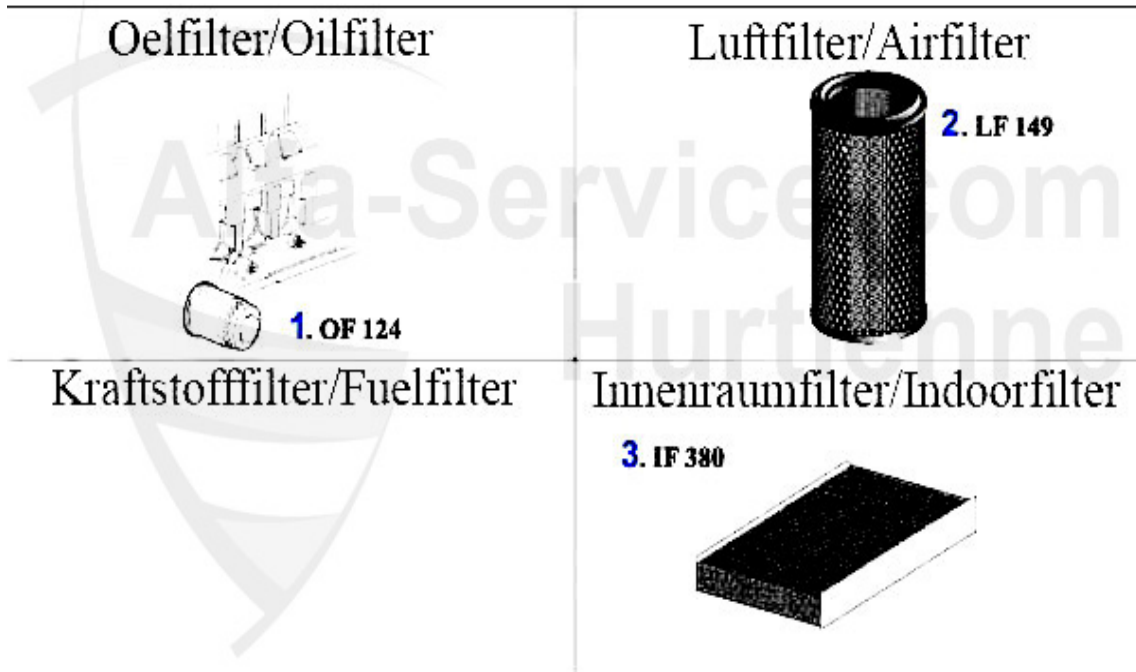

Filter Nuovo GT 3.2 V6 24V

1	OF124	filtro aceite 147,155,156,164,166,gtv/ spider (916),nuo	9.13 EUR
2	LF149	filtro aire 147 GTA, 156 2.0 TS/JTS V6 24V/JTD, Nuovo G	14.77 EUR
3	IF380	filtro antipolen 147,156 >01, Nuovo GT carbon activo	17.23 EUR